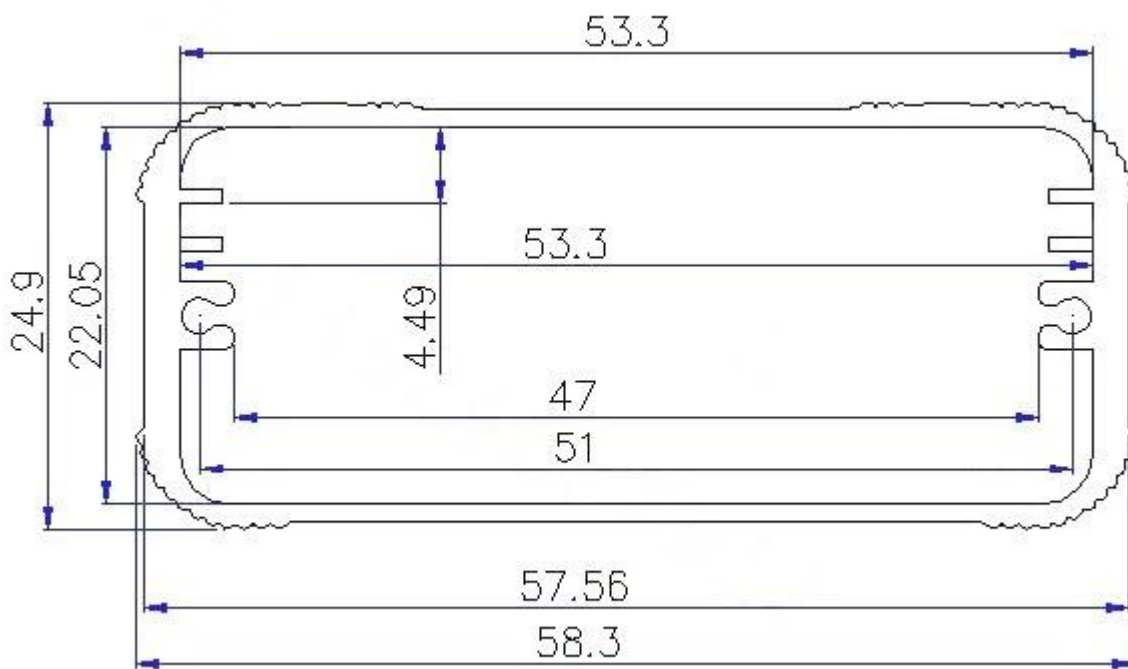

SZOMK

▶ **Enclosure Manufacturer**
www.chinaenclosure.com

*size:2.28*0.98*Free inch*
*58*25*Free mm*

Plate

Silkscreen

Sticker

*We can do
customize*

Cutout

Silicone Seals

Color

Wall-mounting series

Size List:HxWxfree(mm)

Length can be random

AK-C-A1	36x147	AK-C-A17	40.5x97
AK-C-A2	41x147	AK-C-A18	80x234
AK-C-A3	29x129	AK-C-A19	40x80.5
AK-C-A4	28x104	AK-C-A20	33x105
AK-C-A5	32x155	AK-C-A21	39x96
AK-C-A6	71x190	AK-C-A22	24x76
AK-C-A7	46x190	AK-C-A23	58x180
AK-C-A8	38x88	AK-C-A24	29x164
AK-C-A9	48x204	AK-C-A25	61x147
AK-C-A10	38x150	AK-C-A26	35x120
AK-C-A11	55x150	AK-C-A27	36x85
AK-C-A12	45x138	AK-C-A28	28x165
AK-C-A13	55x147	AK-C-A29	52x165
AK-C-A14	30x67	AK-C-A30	33.5x103
AK-C-A15	73.5x250	AK-C-A31	39x144
AK-C-A16	24x80	AK-C-A32	26x66

Nomal series

Size List:HxWxfree(mm)

Length can be random

AK-C-B1	45x70	AK-C-B33	35x80
AK-C-B2	23x44	AK-C-B34	28x84
AK-C-B3	43x66	AK-C-B35	27.5x66.2
AK-C-B4	24x64	AK-C-B36	47x132
AK-C-B5	27x66	AK-C-B37	25x58
AK-C-B6	28x58	AK-C-B38	22.4x61
AK-C-B7	25x40	AK-C-B39	30.5x72
AK-C-B8	20x54	AK-C-B40	27.5x81
AK-C-B9	44x80	AK-C-B41	26x108
AK-C-B10	19x52	AK-C-B42	40x93
AK-C-B11	22x104	AK-C-B43	45x240
AK-C-B12	38x63.5	AK-C-B44	30x80
AK-C-B13	33x70	AK-C-B45	42.7x65.8
AK-C-B14	32x23	AK-C-B46	33x61
AK-C-B15	29x75	AK-C-B47	45.2x70.8
AK-C-B16	25x82	AK-C-B48	30x79
AK-C-B17	35x65	AK-C-B49	24x58
AK-C-B18	39x80	AK-C-B50	35x90
AK-C-B19	29x67	AK-C-B51	20x65
AK-C-B20	27x142.5	AK-C-B52	22.5x43.5
AK-C-B21	28.8x82.8	AK-C-B53	48x100
AK-C-B22	45x122	AK-C-B54	30x55
AK-C-B23	32x82	AK-C-B55	40x50
AK-C-B24	40x157	AK-C-B56	56x75
AK-C-B25	32x138.5	AK-C-B57	23.5x64
AK-C-B26	25x66	AK-C-B58	42.5x68
AK-C-B27	24x70	AK-C-B59	23.5x101.2
AK-C-B28	19x45	AK-C-B60	33x79.2
AK-C-B29	22x55	AK-C-B61	45x60
AK-C-B30	25x64	AK-C-B62	35x70
AK-C-B31	29x46	AK-C-B63	46x66
AK-C-B32	47x88	AK-C-B64	28x122.3