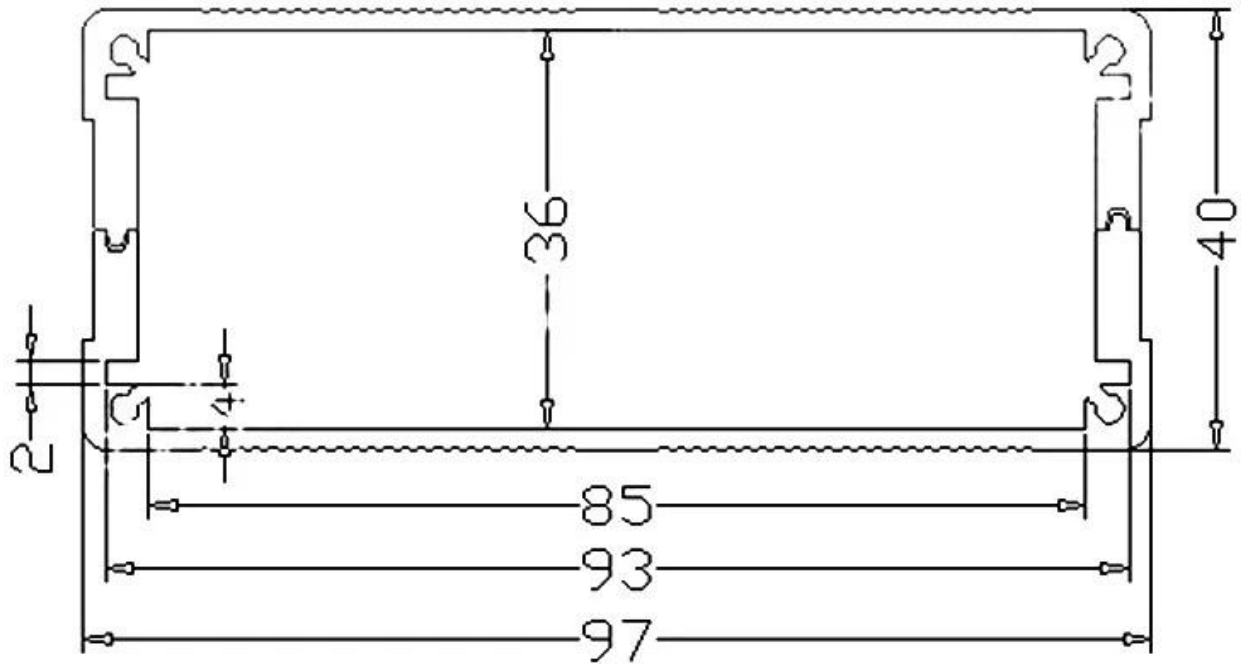

China high quality seperated series 120X97X40mm aluminum enclosuer

High quality enclosure show:

SZOMK

*Customizable
Cutout, sticker
Silkscreen, color*

Weight: 278g

Size: 40*79*120mm

Model No. AK-C-C1

1.57*3.11*4.72 inch

SZOMK

*Customizable
Cutout, sticker
Silkscreen, color*

Weight: 278g

Size: 40*79*120mm

Model No. AK-C-C1

1.57*3.11*4.72 inch

SZOMK

Customizable
Cutout, sticker
Silkscreen, color

Weight: 278g

Size: 40*79*120mm

Model No. AK-C-C1

1.57*3.11*4.72 inch

SZOMK

*Customizable
Cutout, sticker
Silkscreen, color*

Weight: 278g

Size: 40*79*120mm

Model No. AK-C-C1

1.57*3.11*4.72 inch

Type	Seperated aluminum enclosure
Model No.	AK-C-C1
Size	120X97X40mm
Color	Black & Customized other colors
Weight	278g

We are pleased to offer you:

- 1 Drilling, punching, etc.
- 2 Cutout, screen printing, laser engraving, stickers and so on
- 3 Short delivery time, usually 3-5 days after payment (according to the number)
- 4 For an accepted response to your inquiry