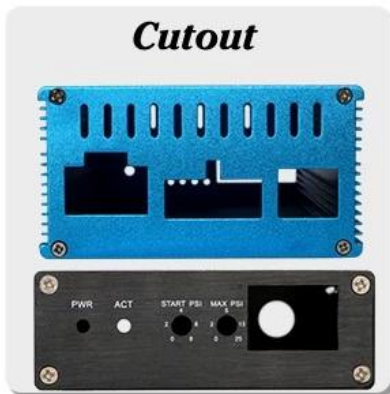

SZOMK

*Customizable
Cutout, sticker
Silkscreen, color*

Weight: 278g

Size: 40*79*120mm

Model No. AK-C-C1

1.57*3.11*4.72 inch

SZOMK

Customizable
Cutout, sticker
Silkscreen, color

Weight: 278g

Size: 40*79*120mm

Model No. AK-C-C1

1.57*3.11*4.72 inch

SZOMK

*Customizable
Cutout, sticker
Silkscreen, color*

Weight: 278g

Size: 40*79*120mm

Model No. AK-C-C1

1.57*3.11*4.72 inch

Type	Seperated aluminum enclosure
Model No.	AK-C-C1
Size	120X97X40mm
Color	Black & Customized other colors
Weight	278g

We are pleased to offer you:

- 1 Drilling, punching, etc.
- 2 Cutout, screen printing, laser engraving, stickers and so on
- 3 Short delivery time, usually 3-5 days after payment (according to the number)
- 4 For an accepted response to your inquiry