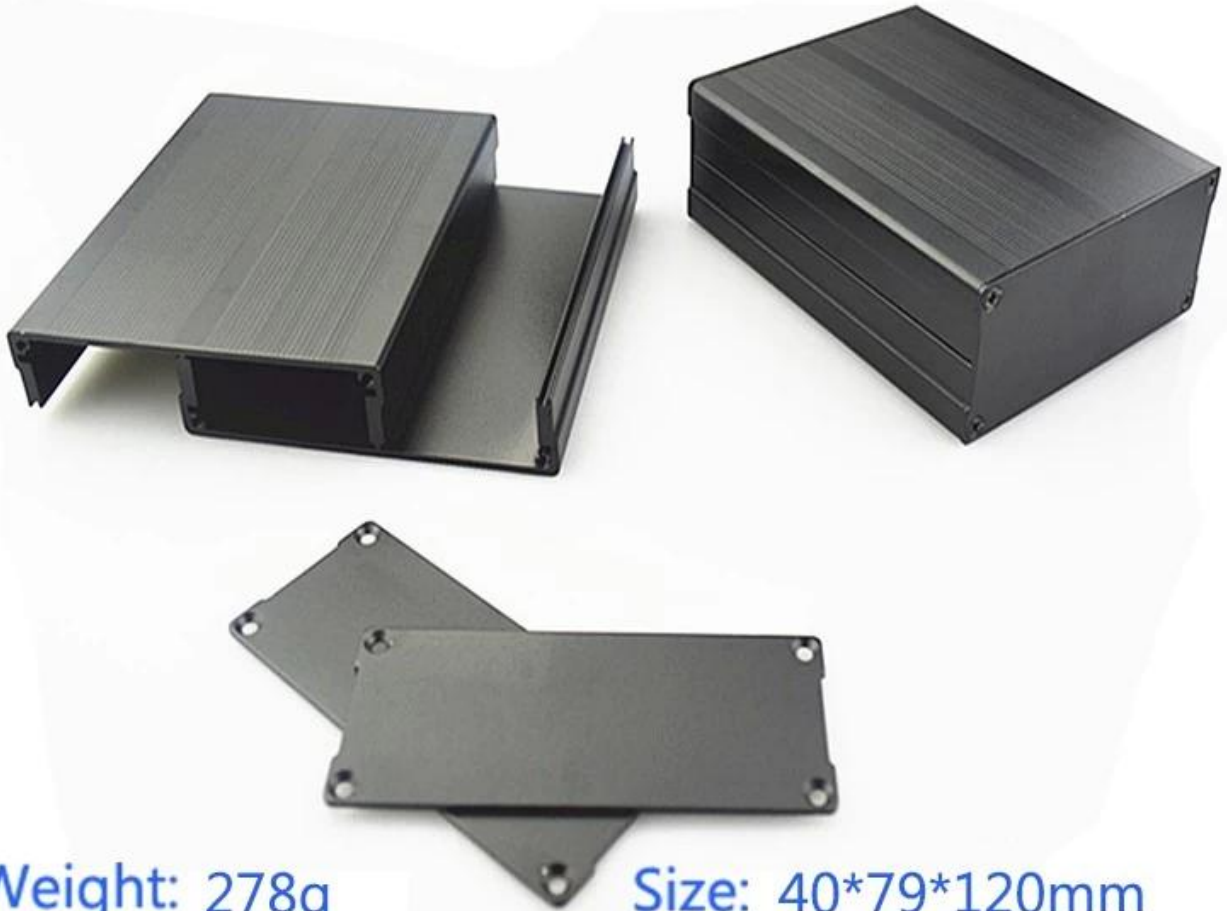

China high quality seperated series 120X97X40mm aluminum enclosuer

High quality enclosure show:

SZOMK

*Customizable
Cutout, sticker
Silkscreen, color*

Weight: 278g

Size: 40*79*120mm

Model No. AK-C-C1

1.57*3.11*4.72 inch

SZOMK

*Customizable
Cutout, sticker
Silkscreen, color*

Weight: 278g

Size: 40*79*120mm

Model No. AK-C-C1

1.57*3.11*4.72 inch

SZOMK

Customizable
Cutout, sticker
Silkscreen, color

Weight: 278g

Size: 40*79*120mm

Model No. AK-C-C1

1.57*3.11*4.72 inch

SZOMK

*Customizable
Cutout, sticker
Silkscreen, color*

Weight: 278g

Size: 40*79*120mm

Model No. AK-C-C1

1.57*3.11*4.72 inch

Type	Seperated aluminum enclosure
Model No.	AK-C-C1
Size	120X97X40mm
Color	Black & Customized other colors
Weight	278g

We are pleased to offer you:

- 1 Drilling, punching, etc.
- 2 Cutout, screen printing, laser engraving, stickers and so on
- 3 Short delivery time, usually 3-5 days after payment (according to the number)
- 4 For an accepted response to your inquiry