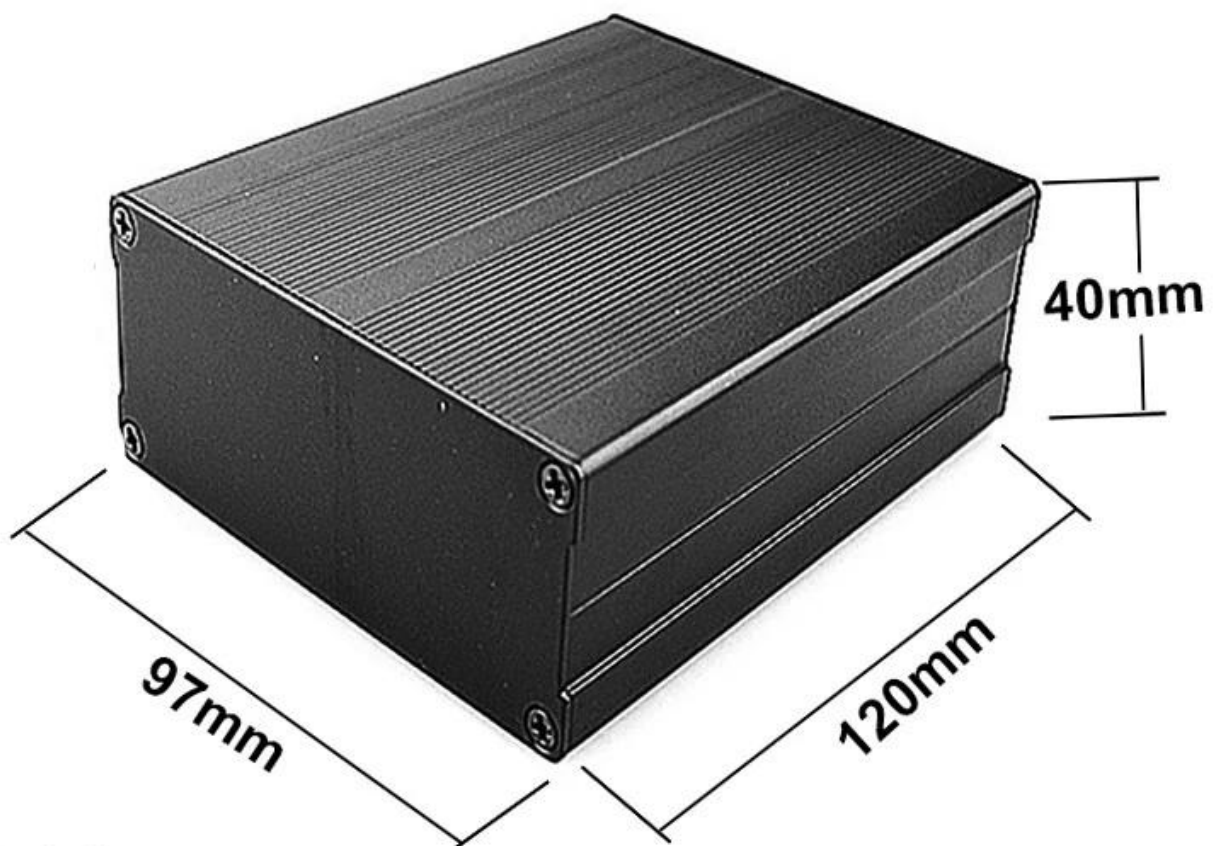

China high quality seperated series 120X97X40mm aluminum enclosuer

High quality enclosure show:

SZOMK

*Customizable
Cutout, sticker
Silkscreen, color*

Weight: 278g

Size: 40*79*120mm

Model No. AK-C-C1

1.57*3.11*4.72 inch

SZOMK

*Customizable
Cutout, sticker
Silkscreen, color*

Weight: 278g

Size: 40*79*120mm

Model No. AK-C-C1

1.57*3.11*4.72 inch

SZOMK

Customizable
Cutout, sticker
Silkscreen, color

Weight: 278g

Size: 40*79*120mm

Model No. AK-C-C1

1.57*3.11*4.72 inch

SZOMK

*Customizable
Cutout, sticker
Silkscreen, color*

Weight: 278g

Size: 40*79*120mm

Model No. AK-C-C1

1.57*3.11*4.72 inch

Type	Seperated aluminum enclosure
Model No.	AK-C-C1
Size	120X97X40mm
Color	Black & Customized other colors
Weight	278g

We are pleased to offer you:

- 1 Drilling, punching, etc.
- 2 Cutout, screen printing, laser engraving, stickers and so on
- 3 Short delivery time, usually 3-5 days after payment (according to the number)
- 4 For an accepted response to your inquiry