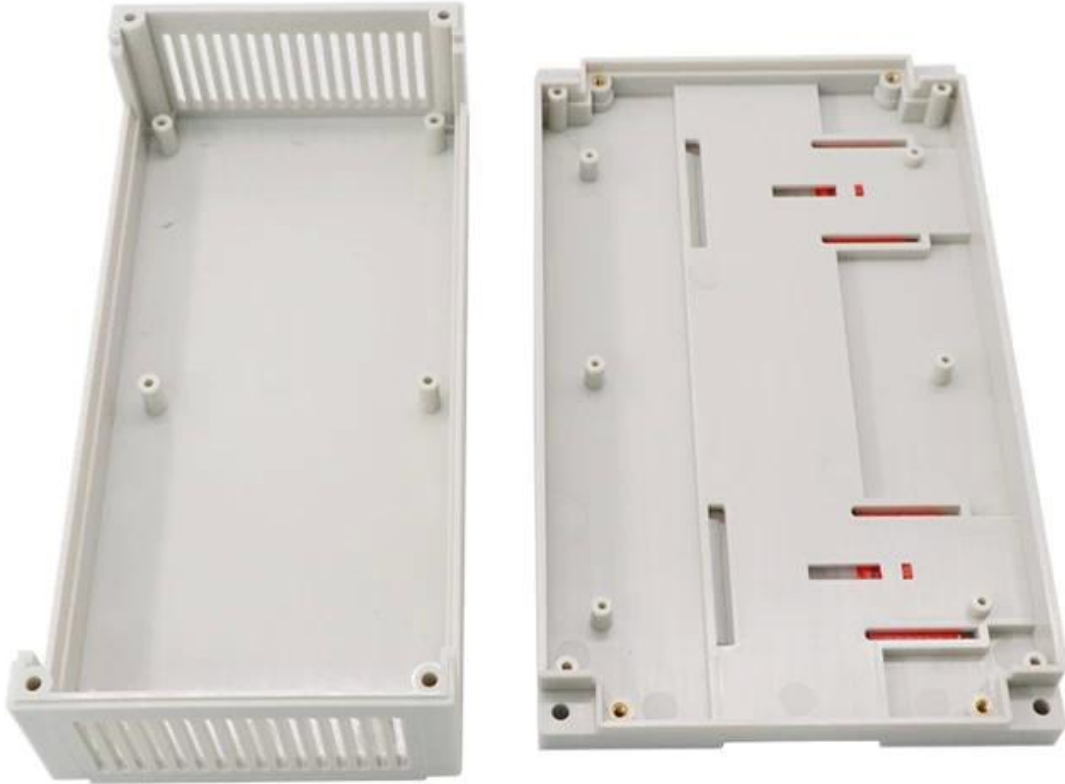

**SZOMK**

**Size:200\*120\*60mm**

**Weight:189g**

**AK-P-46**

**SZOMK**

**Size:200\*120\*60mm**

**Weight:189g**

**AK-P-46**

**SZOMK**

**Size:200\*120\*60mm**

**Weight:189g**

**AK-P-46**