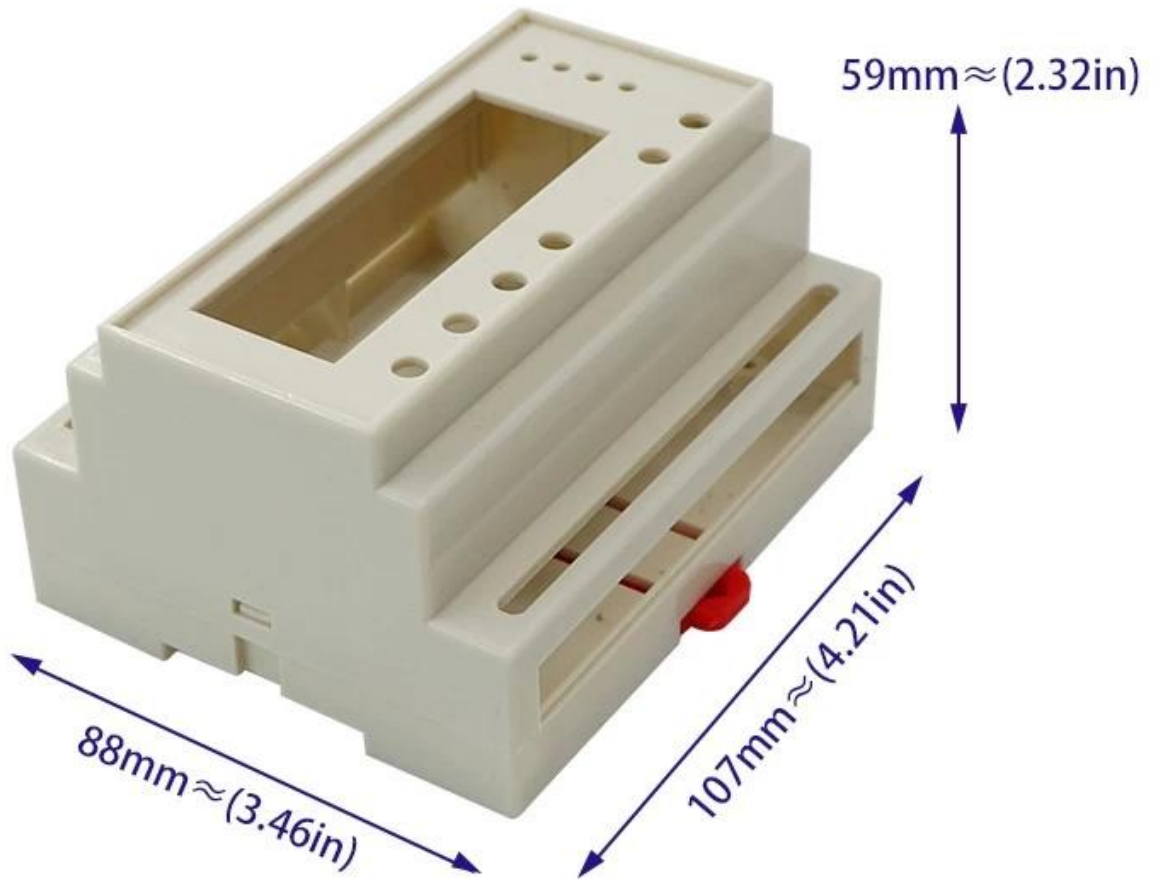

SZOMK

Size:88*107*59mm

Weight:71g

AK-DR-68