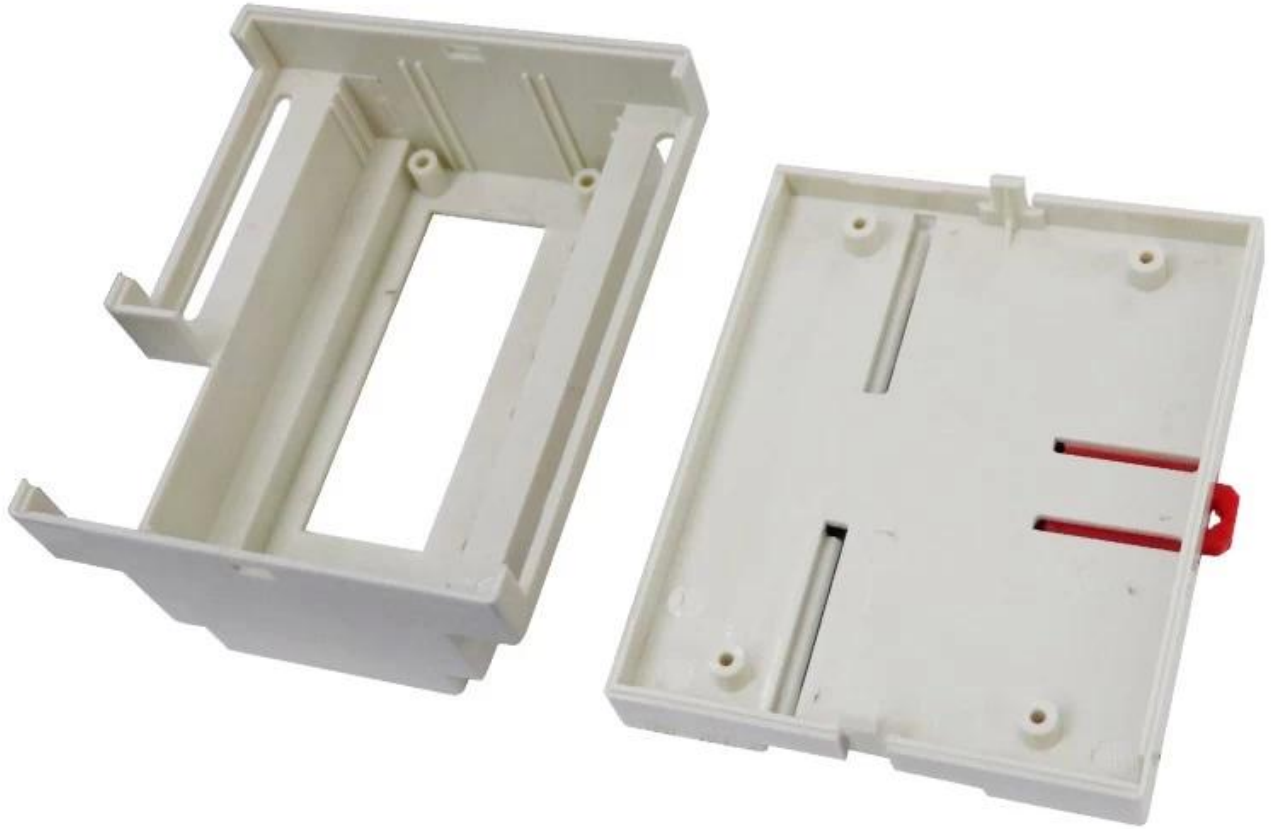

Size:88*107*59mm

Weight:71g

AK-DR-68

SZOMK

Size:88*107*59mm

Weight:71g

AK-DR-68