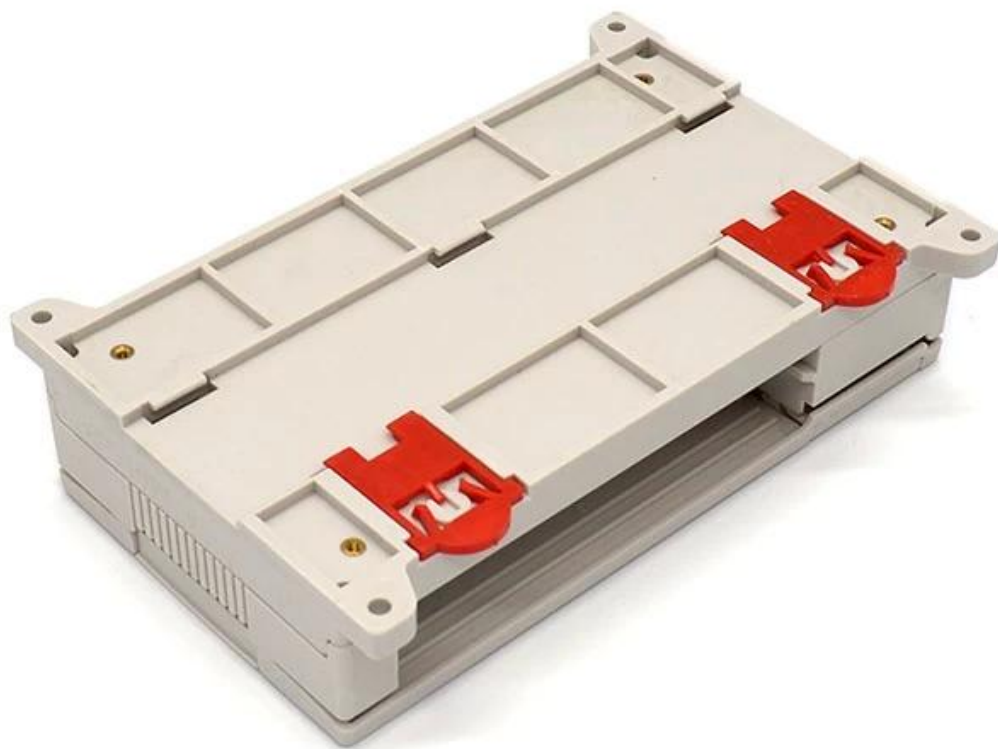

**DIN PLC**

- 1.
- 2.
- 3.

- 1
- 2
- 3 5
- 4

**DIN PLC**

SZOMK

*Customizable  
Cutout, sticker  
Silkscreen, color*

Weight: 98g

Size: 168\*115\*40 mm

Model No. AK-P-20

6.614.53\*1.57 inch

SZOMK

*Customizable  
Cutout, sticker  
Silkscreen, color*

Weight: 98g

Size: 168\*115\*40 mm

Model No. AK-P-20

6.614.53\*1.57 inch

SZOMK

*Customizable  
Cutout, sticker  
Silkscreen, color*

Weight: 98g

Size: 168\*115\*40 mm

Model No. AK-P-20

6.614.53\*1.57 inch

SZOMK

Customizable  
Cutout, sticker  
Silkscreen, color

Weight: 98g

Size: 168\*115\*40 mm

Model No. AK-P-20

6.614.53\*1.57 inch

□□□□□□□□

**SZOMK**