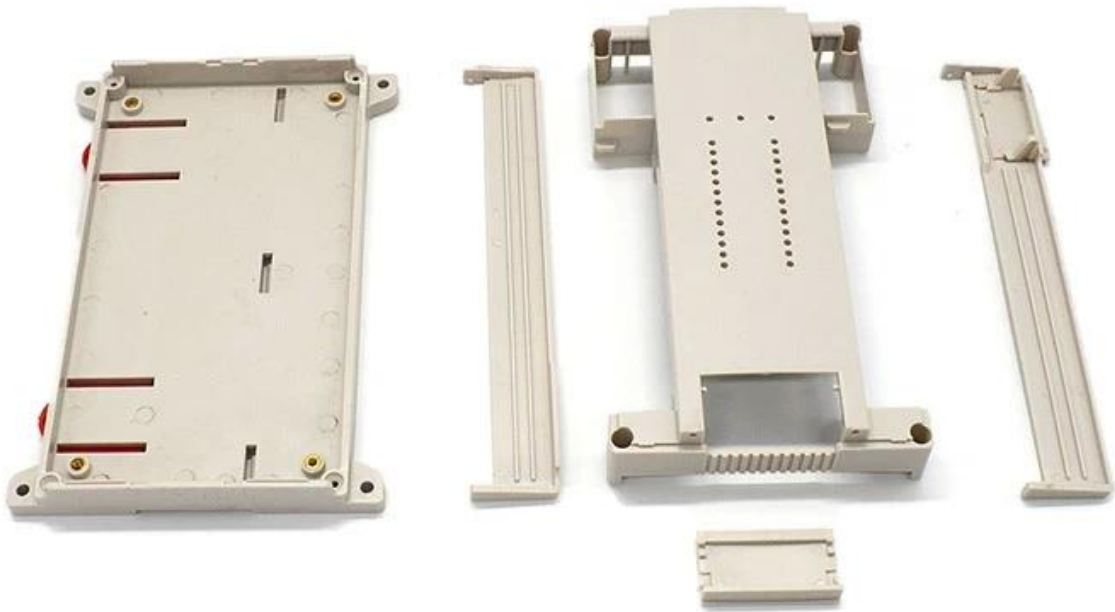

**DIN PLC**

- 1.
- 2.
- 3.

- 1
- 2
- 3 5
- 4

**DIN PLC**

SZOMK

*Customizable  
Cutout, sticker  
Silkscreen, color*

Weight: 98g

Size: 168\*115\*40 mm

Model No. AK-P-20

6.614.53\*1.57 inch

SZOMK

*Customizable  
Cutout, sticker  
Silkscreen, color*

Weight: 98g

Size: 168\*115\*40 mm

Model No. AK-P-20

6.614.53\*1.57 inch

SZOMK

*Customizable  
Cutout, sticker  
Silkscreen, color*

Weight: 98g

Size: 168\*115\*40 mm

Model No. AK-P-20

6.614.53\*1.57 inch

SZOMK

Customizable  
Cutout, sticker  
Silkscreen, color

Weight: 98g

Size: 168\*115\*40 mm

Model No. AK-P-20

6.614.53\*1.57 inch

□□□□□□□□

**SZOMK**