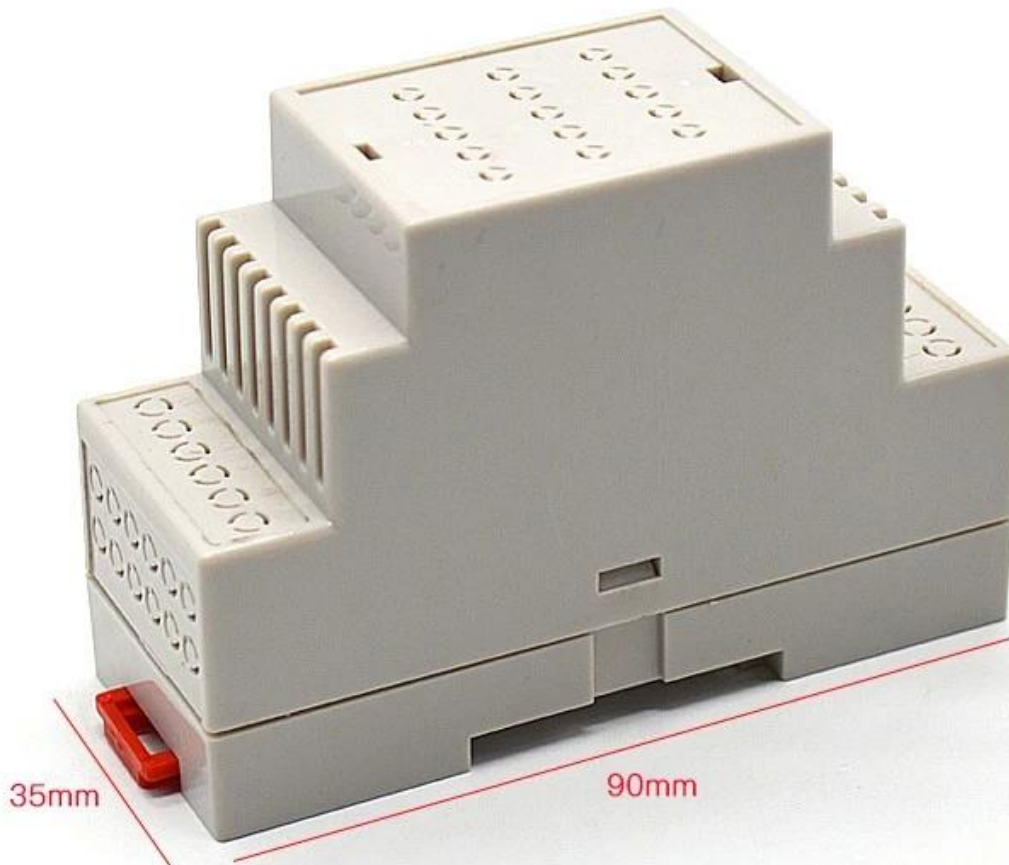

Din Rail ABS

- 1.
- 2.
- 3.

SZOMK

*Customizable
Cutout, sticker*

Weight: 36g

Size: 90*62*35 mm

Model No. AK-DR-38

3.54*2.44*1.38 inch

SZOMK

Customizable
Cutout, sticker

Weight: 36g

Size: 90*62*35 mm

Model No. AK-DR-38

3.54*2.44*1.38 inch

**We can do
customization**

PVC label