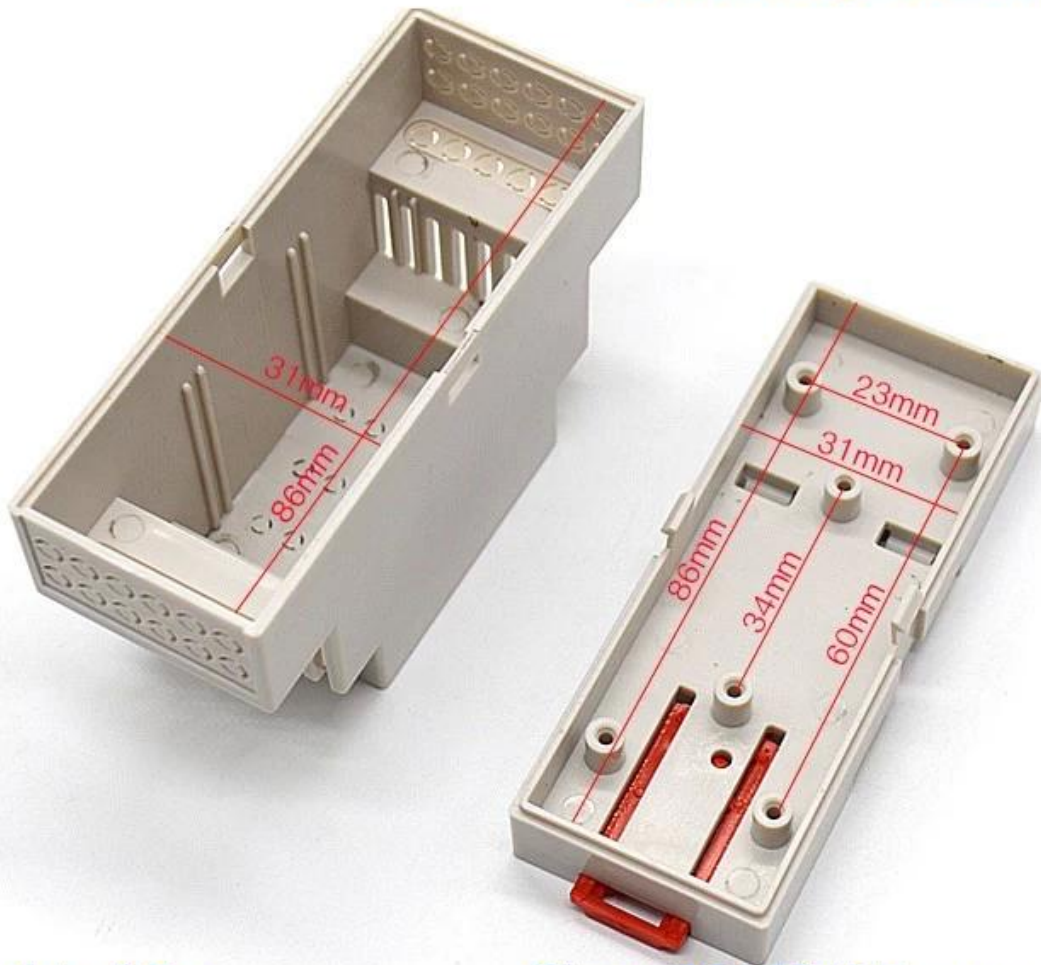

Din Rail ABS

- 1.
- 2.
- 3.

SZOMK

*Customizable
Cutout, sticker*

Weight: 36g

Size: 90*62*35 mm

Model No. AK-DR-38

3.54*2.44*1.38 inch

SZOMK

Customizable
Cutout, sticker

Weight: 36g

Size: 90*62*35 mm

Model No. AK-DR-38

3.54*2.44*1.38 inch

**We can do
customization**

PVC label

Silkscreen

Laser engraving

Acrylic plate

Mould

Sticker

Silicone

Cutout

Color