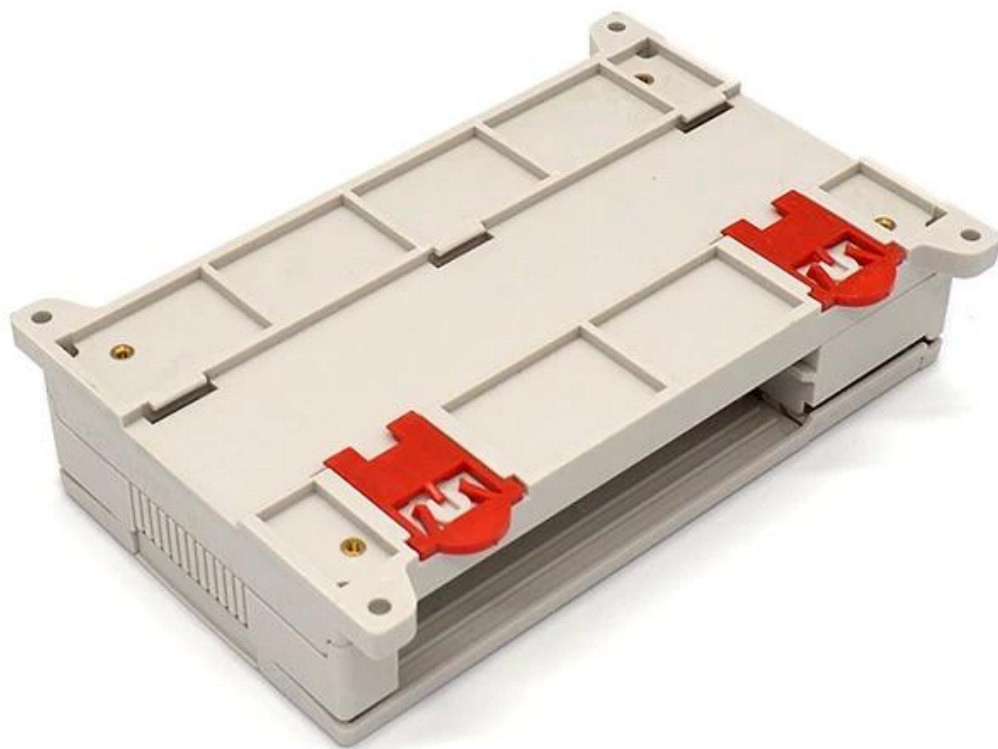

DIN PLC

- 1.
- 2.
- 3.

- 1
- 2
- 3 5
- 4

DIN PLC

SZOMK

*Customizable
Cutout, sticker
Silkscreen, color*

Weight: 98g

Size: 168*115*40 mm

Model No. AK-P-20

6.614.53*1.57 inch

SZOMK

*Customizable
Cutout, sticker
Silkscreen, color*

Weight: 98g

Size: 168*115*40 mm

Model No. AK-P-20

6.614.53*1.57 inch

SZOMK

*Customizable
Cutout, sticker
Silkscreen, color*

Weight: 98g

Size: 168*115*40 mm

Model No. AK-P-20

6.614.53*1.57 inch

SZOMK

Customizable
Cutout, sticker
Silkscreen, color

Weight: 98g

Size: 168*115*40 mm

Model No. AK-P-20

6.614.53*1.57 inch

□□□□□□□□

SZOMK

WE CAN DO

- ✓ **Provide thousands of public enclosure** *MOQ: 1 piece*
- ✓ **Small order custom** *MOQ: 20-30 pcs*
- ✓ **Design private custom enclosure (provide PCB)**
- ✓ **Molding, tooling (provide sample / STEP file)**