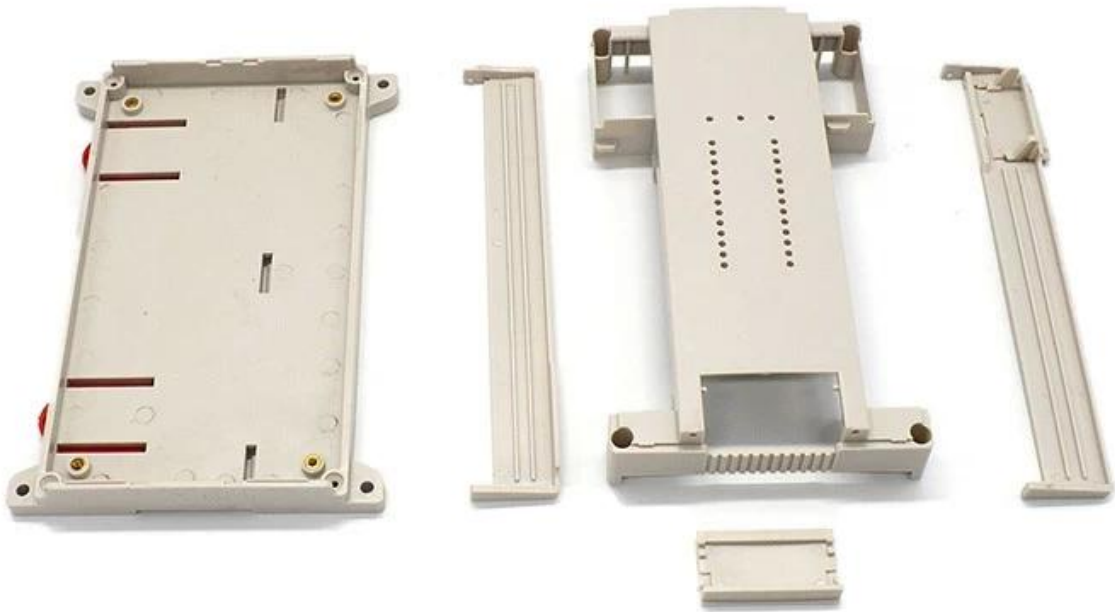

Model No. AK-P-20

6.614.53*1.57 inch

SZOMK

*Customizable
Cutout, sticker
Silkscreen, color*

Weight: 98g

Size: 168*115*40 mm

Model No. AK-P-20

6.614.53*1.57 inch

SZOMK

*Customizable
Cutout, sticker
Silkscreen, color*

Weight: 98g

Size: 168*115*40 mm

Model No. AK-P-20

6.614.53*1.57 inch

SZOMK

Customizable
Cutout, sticker
Silkscreen, color

Weight: 98g

Size: 168*115*40 mm

Model No. AK-P-20

6.614.53*1.57 inch

□□□□□□□□

SZOMK

WE CAN DO

- ✓ **Provide thousands of public enclosure** *MOQ: 1 piece*
- ✓ **Small order custom** *MOQ: 20-30 pcs*
- ✓ **Design private custom enclosure (provide PCB)**
- ✓ **Molding, tooling (provide sample / STEP file)**