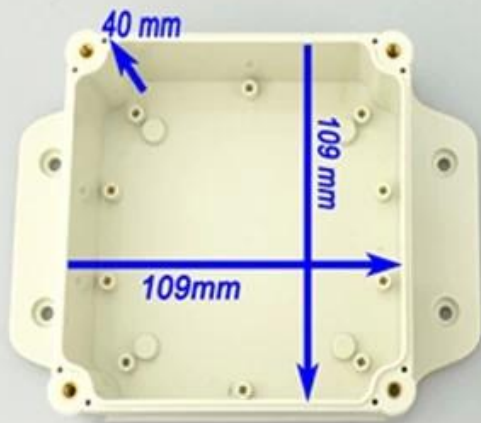

SZOMK

AK10001-A1

168*120*55 mm

6.6*4.7*2.2 inch

Material:ABS

Color:light grey

Net WT:237 g

Machining Service

Custom Colors

Various Sizes