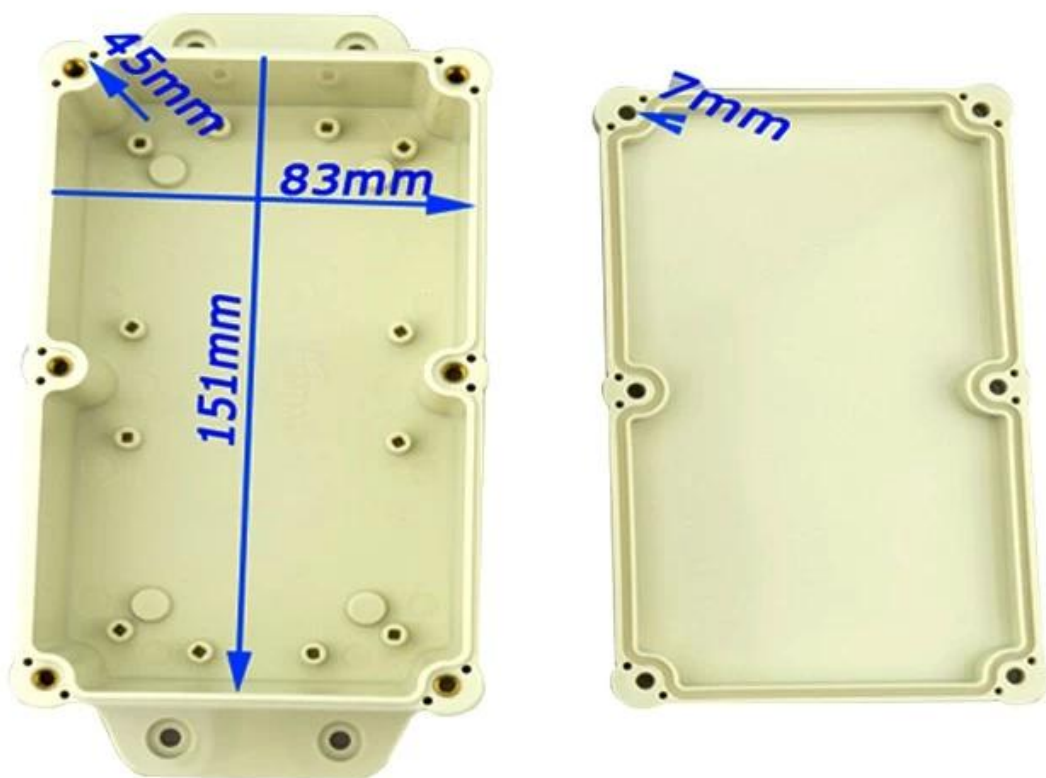

# SZOMK

**Epitheca (1PCS)**  
Material:ABS  
Color:Light Grey(FS20412)

**Hypotheca (1PCS)**  
Material:ABS  
Color:Light Grey(FS20412)

**Gasket (1PCS)**  
Material:Rubber  
Size:113\*113\*1.8 mm

**Copper Nut(6PCS)**  
Material:Copper  
Standard:M4\*10  
Color:Copper

**Grub Screw(6PCS)**  
Material:Stainless Steel  
Standard:M4\*25

**Screw Lid(6PCS)**  
Material:ABS  
Color:Light Grey(FS20412)

**Self-Tapping Screw(4PCS)**  
Material:Iron  
Standard:M4\*30

**Copper Nut(4PCS)**  
Material:M4\*5  
Color:Copper