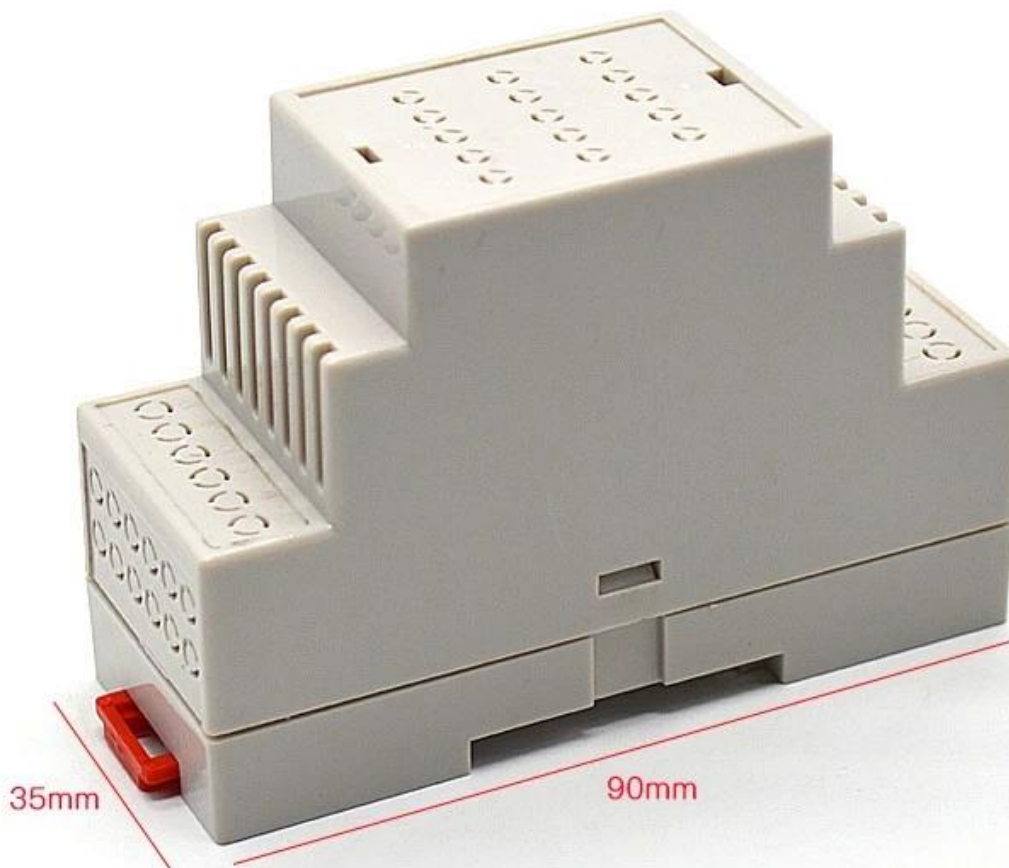

Din Rail ABS

- 1.
- 2.
- 3.

SZOMK

*Customizable
Cutout, sticker*

Weight: 36g

Size: 90*62*35 mm

Model No. AK-DR-38

3.54*2.44*1.38 inch

SZOMK

Customizable
Cutout, sticker

Weight: 36g

Size: 90*62*35 mm

Model No. AK-DR-38

3.54*2.44*1.38 inch

**We can do
customization**

PVC label