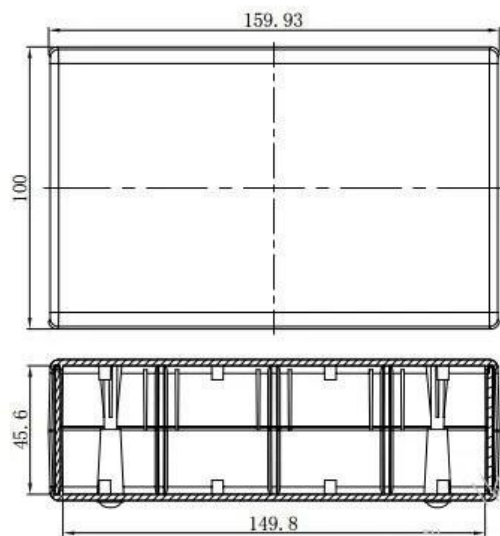

Customizable

cut holes  
sticker  
silk screen  
color

220 g

163\*100\*50 mm

6.42\*3.94\*1.97 inch

AK-D-03

**SZO MK**

**220 g**

**163\*100\*50 mm**

**6.42\*3.94\*1.97 inch**

**AK-D-03**

**SZO MK**

**Customizable**

cut holes  
sticker  
silk screen  
color

**220 g**

**163\*100\*50 mm**  
**6.42\*3.94\*1.97 inch**

### Desk top Plastic Box Sizelist

BDH20001	105X75X36 MM	BDH20009	140X170X60MM
BDH20002	135X90X45MM	BDH20010	160X130X48MM
BDH20003	164X100X50MM	BDH20011	175X210X65MM
BDH20005	105X75X36 MM	BDH20012	180X140X60MM
BDH20006	135X90X45MM	BDH20013	200X190X76MM
BDH20007	164X100X50MM	BDH20014	230X210X86MM
		BDH20015	260X220X80MM
		BDH20016	290X260X80MM