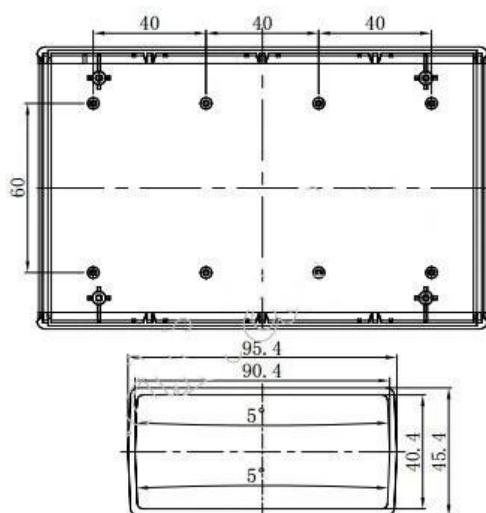

Customizable

cut holes  
sticker  
silk screen  
color

220 g

163\*100\*50 mm

6.42\*3.94\*1.97 inch

AK-D-03

**SZO MK**

**220 g**

**163\*100\*50 mm**

**6.42\*3.94\*1.97 inch**

**AK-D-03**

**SZO MK**

**Customizable**

cut holes  
sticker  
silk screen  
color

**220 g**

**163\*100\*50 mm**  
**6.42\*3.94\*1.97 inch**

### Desk top Plastic Box Sizelist

BDH20001	105X75X36 MM	BDH20009	140X170X60MM
BDH20002	135X90X45MM	BDH20010	160X130X48MM
BDH20003	164X100X50MM	BDH20011	175X210X65MM
BDH20005	105X75X36 MM	BDH20012	180X140X60MM
BDH20006	135X90X45MM	BDH20013	200X190X76MM
BDH20007	164X100X50MM	BDH20014	230X210X86MM
		BDH20015	260X220X80MM
		BDH20016	290X260X80MM

### *Standard Box Sizelist*

BMD60001	80X50X19MM	BMD60008	105X65X40MM
BMD60002	95X55X23MM	BMD60009	85X55X35MM
BMD60003	110X65X28MM	BMD60010	80X75X45MM
BMD60004	155X80X45MM	BMD60011	70X50X40MM
BMD60005	145X85X40MM	BMD60012	47X37X18MM
BMD60006	120X65X35MM	BMD60013	60X37X15MM
BMD60007	110X70X40MM	BMD60014	62X37X25MM
		BMD60015	72X42X23MM
		BMD60016	71X46X19MM
		BMD60017	60X58X28MM
		BMD60018	86X51X21MM
		BMD60019	92X59X23MM
		BMD60020	101X61X26MM
		BMD60021	121X58X32MM