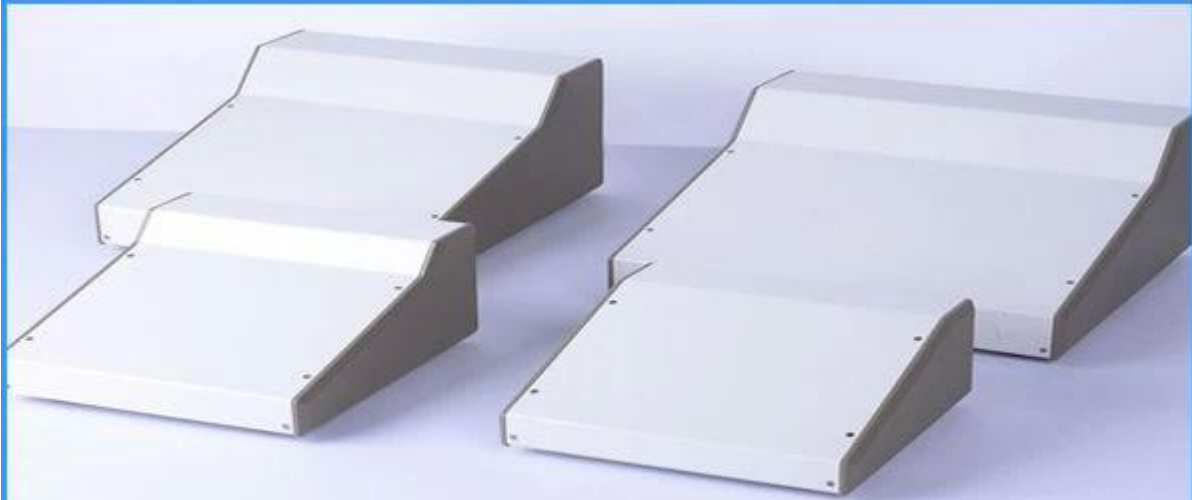

BWP10525 245X143X89MM

BWP10514 102X70X52MM

BWP10515 119X94X60MM

## IP 68 wall-mounting Box Sizerlist

BWP10001	120X168X55MM	BWP10016	173X85X51MM
BWP10002	200X94X45MM	BWP10017	224X129X70MM
BWP10003	200X94X60MM	BWP10018	260X143X78MM
BWP10008	260X143X75MM	BWP10019	61X111X33MM
BWP10011	168X120X61MM	BWP10020	165X284X66MM
BWP10012	200X94X51MM	BWP10021	100X283X59MM
BWP10013	200X94X66MM	BWP10022	238X84X60MM
BWP10014	128X70X52MM	BWP10023	204X166X91MM
BWP10015	148X94X60MM	BWP10024	282X142X59MM
		BWP10025	283X143X89MM