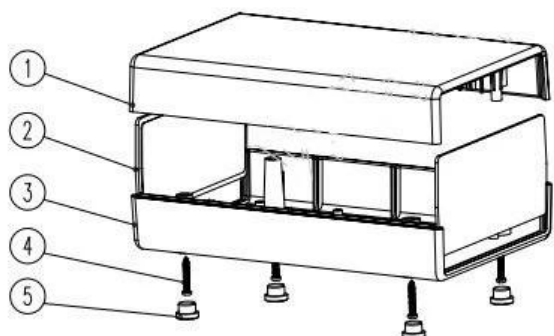

**163\*100\*50 mm**

**6.42\*3.94\*1.97 inch**

**AK-D-03**

**SZO MK**

**Customizable**

cut holes  
sticker  
silk screen  
color

**220 g**

**163\*100\*50 mm**  
**6.42\*3.94\*1.97 inch**

### Desk top Plastic Box Sizelist

BDH20001	105X75X36 MM	BDH20009	140X170X60MM
BDH20002	135X90X45MM	BDH20010	160X130X48MM
BDH20003	164X100X50MM	BDH20011	175X210X65MM
BDH20005	105X75X36 MM	BDH20012	180X140X60MM
BDH20006	135X90X45MM	BDH20013	200X190X76MM
BDH20007	164X100X50MM	BDH20014	230X210X86MM
		BDH20015	260X220X80MM
		BDH20016	290X260X80MM