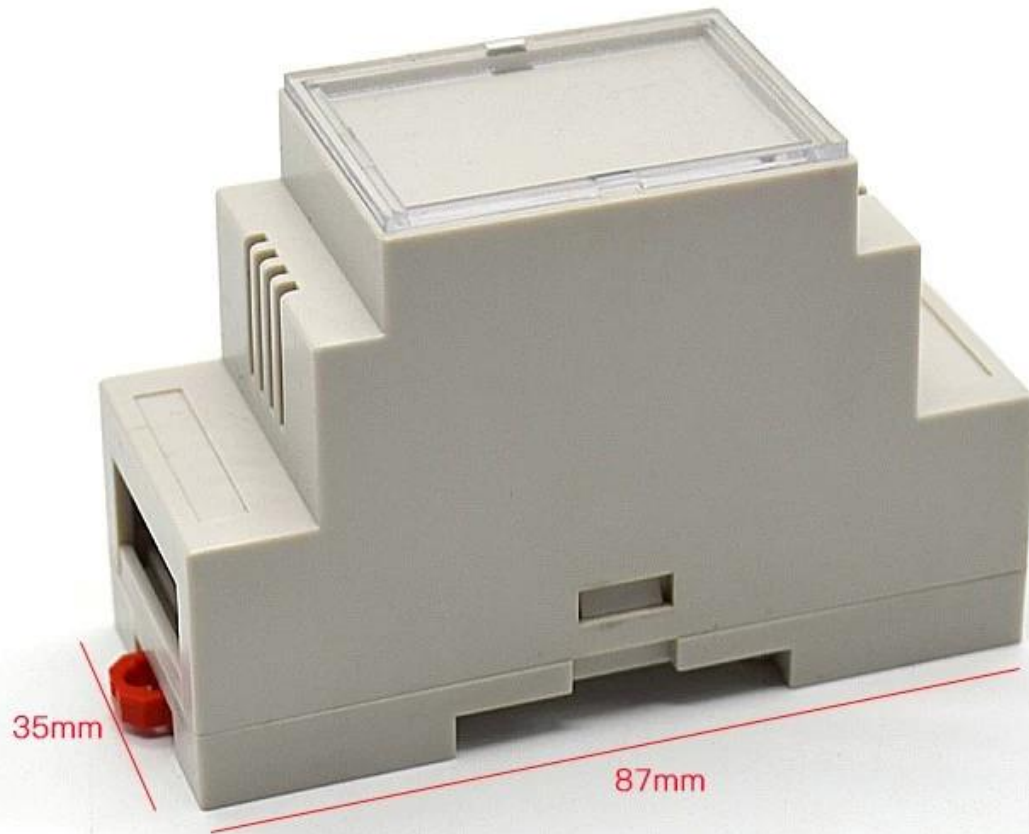

# SZOMK DIN Enclousrepcb ABS AK-DR-39 87 \* 60 \* 35mm

Din Rail ABS

- 1.
- 2.
- 3.

- 1
- 2
- 3 5
- 4

SZOMK

*Customizable  
Cutout, sticker*

Weight: 37g

Size: 87\*60\*35 mm

Model No. AK-DR-39

3.43\*2.36\*1.38 inch

SZOMK

*Customizable  
Cutout, sticker*

Weight: 37g

Size: 87\*60\*35 mm

Model No. AK-DR-39

3.43\*2.36\*1.38 inch

SZOMK

Customizable  
Cutout, sticker

Weight: 37g

Size: 87\*60\*35 mm

Model No. AK-DR-39

3.43\*2.36\*1.38 inch

T/T, WESTERN UNION, MONEY  
GRAM AND PAYPAL ACCPETED.

Skype: 13691908477