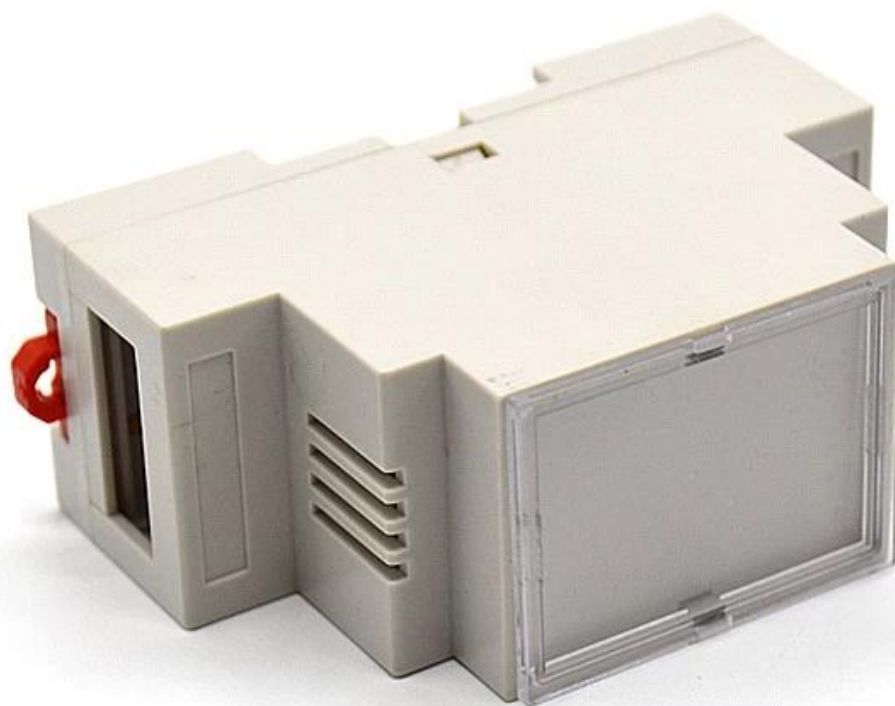

# SZOMK DIN Enclousrepcb ABS AK-DR-39 87 \* 60 \* 35mm

Din Rail ABS

- 1.
- 2.
- 3.

- 1
- 2
- 3 5
- 4

SZOMK

*Customizable  
Cutout, sticker*

Weight: 37g

Size: 87\*60\*35 mm

Model No. AK-DR-39

3.43\*2.36\*1.38 inch

SZOMK

*Customizable  
Cutout, sticker*

Weight: 37g

Size: 87\*60\*35 mm

Model No. AK-DR-39

3.43\*2.36\*1.38 inch

SZOMK

Customizable  
Cutout, sticker

Weight: 37g

Size: 87\*60\*35 mm

Model No. AK-DR-39

3.43\*2.36\*1.38 inch

T/T, WESTERN UNION, MONEY  
GRAM AND PAYPAL ACCPETED.

Skype: 13691908477