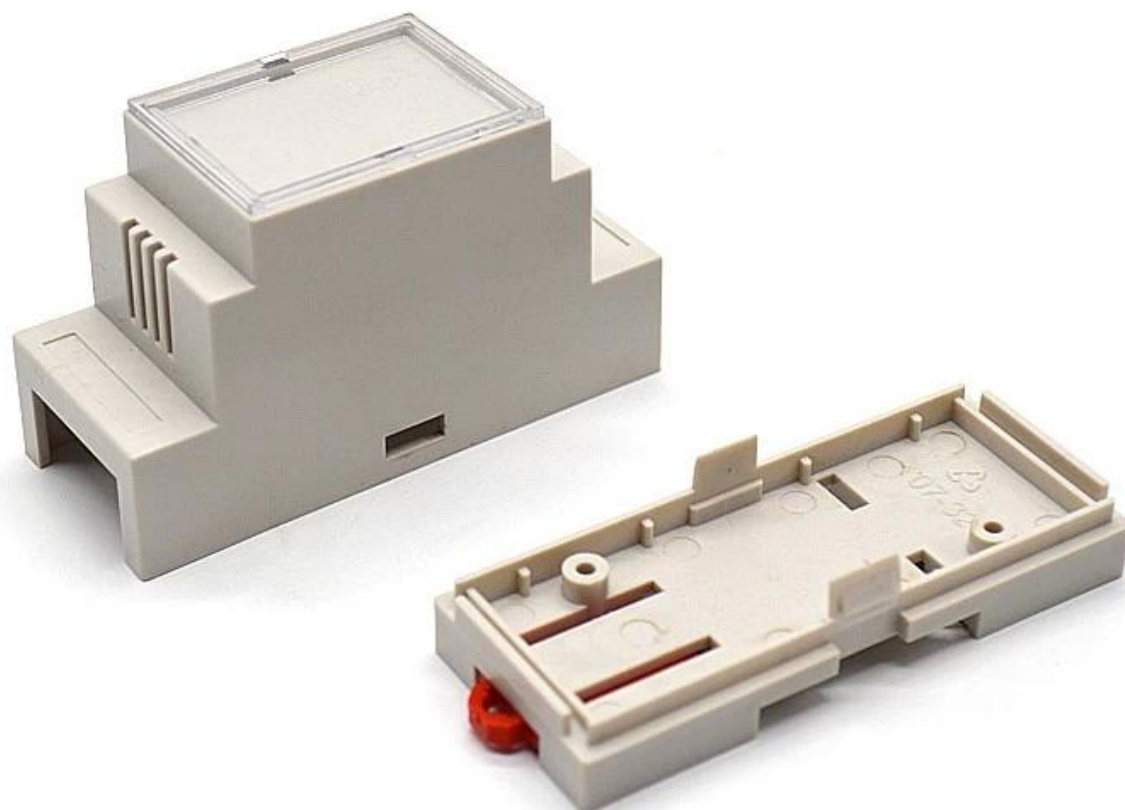

# SZOMK DIN Enclousrepcb ABS AK-DR-39 87 \* 60 \* 35mm

Din Rail ABS

- 1.
- 2.
- 3.

- 1
- 2
- 3 5
- 4

SZOMK

*Customizable  
Cutout, sticker*

Weight: 37g

Size: 87\*60\*35 mm

Model No. AK-DR-39

3.43\*2.36\*1.38 inch

SZOMK

*Customizable  
Cutout, sticker*

Weight: 37g

Size: 87\*60\*35 mm

Model No. AK-DR-39

3.43\*2.36\*1.38 inch

SZOMK

Customizable  
Cutout, sticker

Weight: 37g

Size: 87\*60\*35 mm

Model No. AK-DR-39

3.43\*2.36\*1.38 inch

T/T, WESTERN UNION, MONEY  
GRAM AND PAYPAL ACCPETED.

Skype: 13691908477