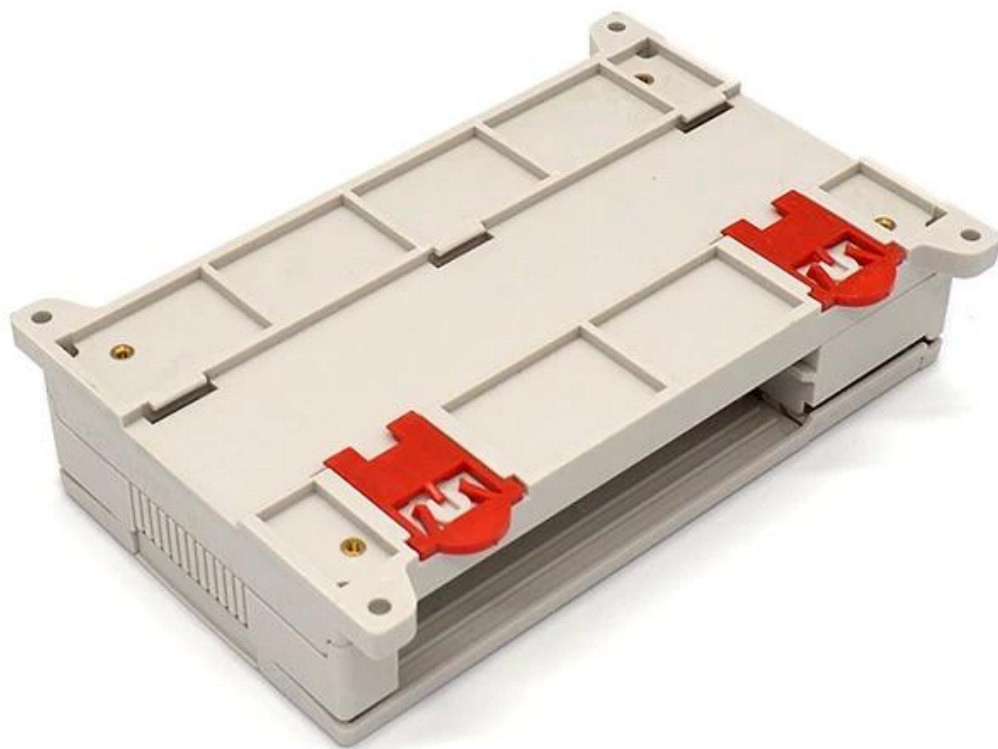

DIN PLC

- 1.
- 2.
- 3.

- 1
- 2
- 3 5
- 4

DIN PLC

SZOMK

*Customizable
Cutout, sticker
Silkscreen, color*

Weight: 98g

Size: 168*115*40 mm

Model No. AK-P-20

6.614.53*1.57 inch

SZOMK

*Customizable
Cutout, sticker
Silkscreen, color*

Weight: 98g

Size: 168*115*40 mm

Model No. AK-P-20

6.614.53*1.57 inch

SZOMK

*Customizable
Cutout, sticker
Silkscreen, color*

Weight: 98g

Size: 168*115*40 mm

Model No. AK-P-20

6.614.53*1.57 inch

SZOMK

Customizable
Cutout, sticker
Silkscreen, color

Weight: 98g

Size: 168*115*40 mm

Model No. AK-P-20

6.614.53*1.57 inch

□□□□□□□□

SZOMK

WE CAN DO

- ✓ *Provide thousands of public enclosure* *MOQ: 1 piece*
- ✓ *Small order custom* *MOQ: 20-30 pcs*
- ✓ *Design private custom enclosure (provide PCB)*
- ✓ *Molding, tooling (provide sample / STEP file)*