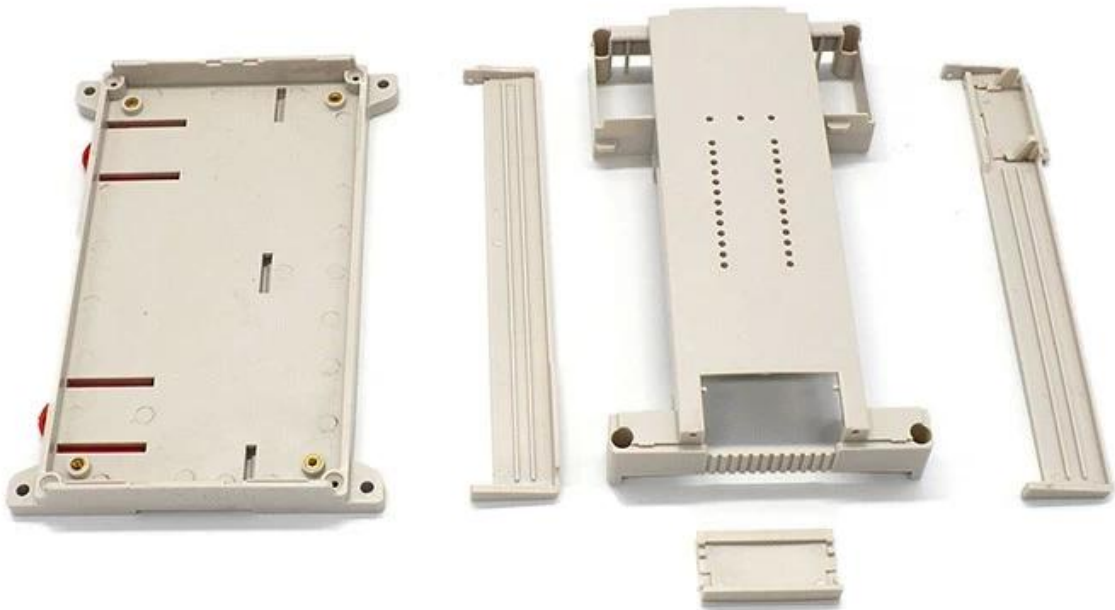

Model No. AK-P-20

6.614.53*1.57 inch

SZOMK

*Customizable
Cutout, sticker
Silkscreen, color*

Weight: 98g

Size: 168*115*40 mm

Model No. AK-P-20

6.614.53*1.57 inch

SZOMK

*Customizable
Cutout, sticker
Silkscreen, color*

Weight: 98g

Size: 168*115*40 mm

Model No. AK-P-20

6.614.53*1.57 inch

SZOMK

Customizable
Cutout, sticker
Silkscreen, color

Weight: 98g

Size: 168*115*40 mm

Model No. AK-P-20

6.614.53*1.57 inch

□□□□□□□□

SZOMK

WE CAN DO

- ✓ *Provide thousands of public enclosure* *MOQ: 1 piece*
- ✓ *Small order custom* *MOQ: 20-30 pcs*
- ✓ *Design private custom enclosure (provide PCB)*
- ✓ *Molding, tooling (provide sample / STEP file)*