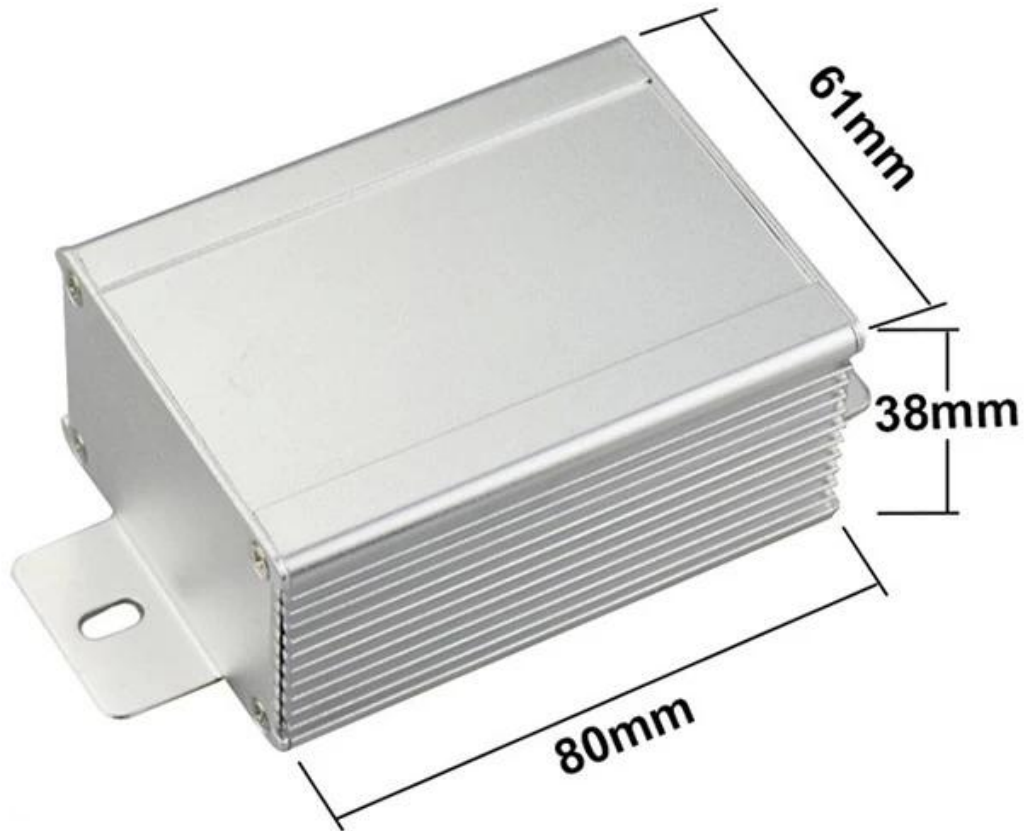

# SZOMK

Customizable  
cutout, sticker  
silkscreen, color

Weight: 110g  
Model No. AK-C-C57

Size: 1.42\*2.40\*3.15 inch  
38\*61\*80 mm