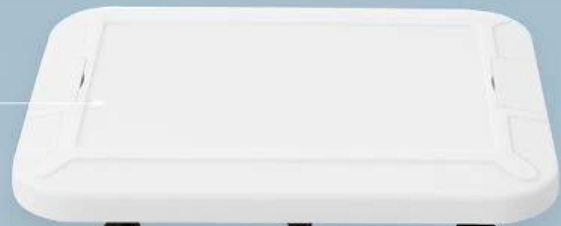

**Blind lids**

**Top cover**

**Gasket Ring**

**Bottom base**

**Pole mount bracket**

**Screws**

Dustproof

Operating temperature

**ASA**

-30 ~ +60°C

IP67 Waterproof

UV-Weatherproof