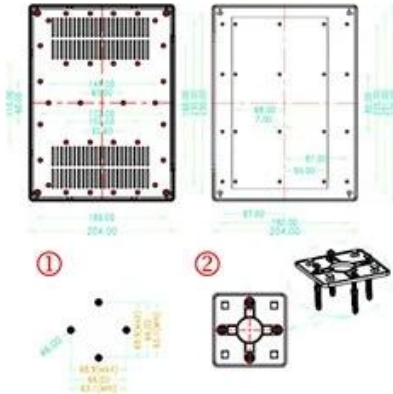

BMW 50016

Accessories

QQ

2406659781

Tel

86-755-83222882
86-18598241813

Add

628Room,505 Building ,Shangbu industry,
Hangtian road ,Futian district ,Shenzhen,
China,518031