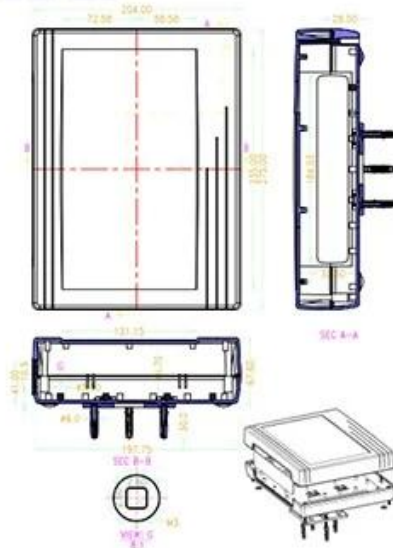

BMW 50016

Accessories

QQ

2406659781

Tel

86-755-83222882
86-18598241813

Add

628Room,505 Building ,Shangbu industry,
Hangtian road ,Futian district ,Shenzhen,
China,518031