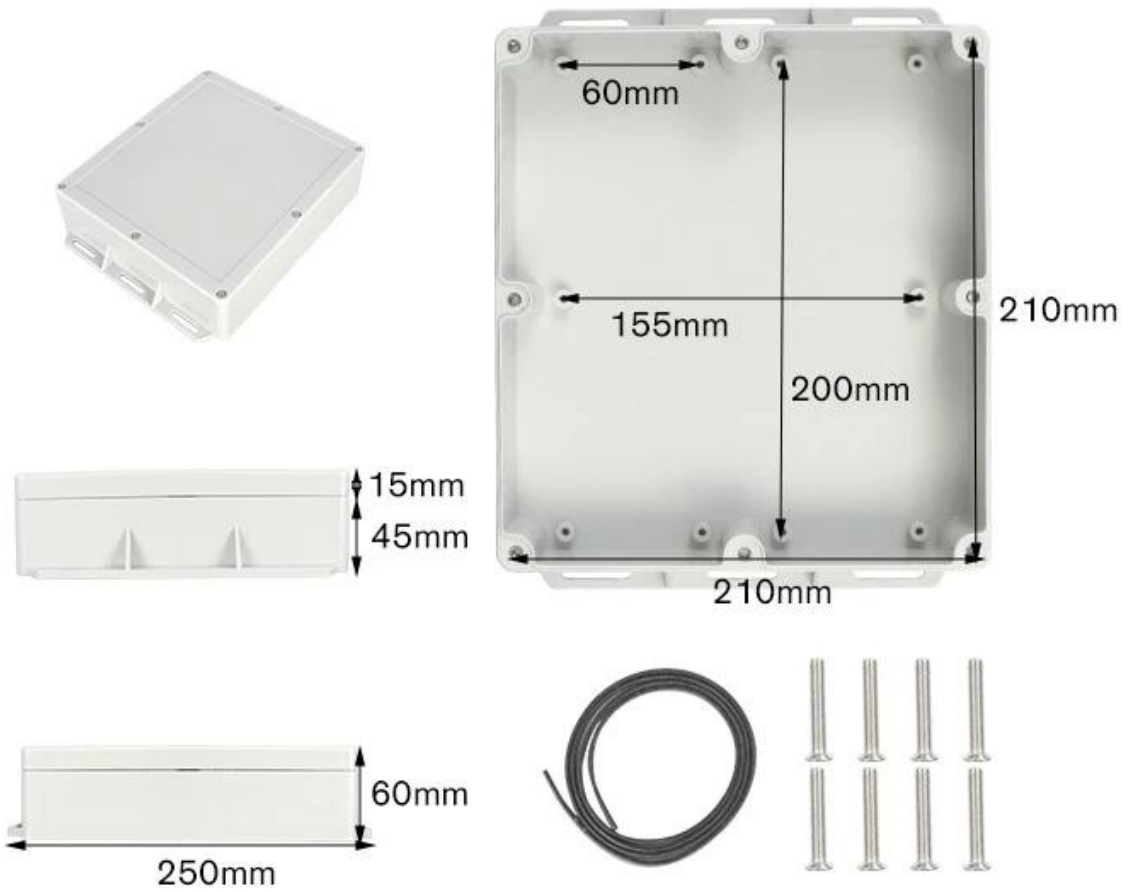

**SZOMK**

▶ **Enclosure Manufacturer**  
[www.chinaenclosure.com](http://www.chinaenclosure.com)

**SZOMK**

**AK-01-56 250\*220\*60mm 510g**

**SZOMK**

**AK-01-56    250\*220\*60mm    510g**

**SZOMK**

**AK-01-56    250\*220\*60mm    510g**

IP65 Waterproof Enclosure Size List (Transparent Cover)							
M.N.	Size(mm)	M.N.	Size(mm)	M.N.	Size(mm)	M.N.	Size(mm)
AK-B-FT1	200x120x72			AK-B-FT13	115x129x68		with ears
AK-B-FT2	158x90x60			AK-B-FT14	138x68x50		with ears
AK-B-FT3	115x90x55			AK-B-FT15	230x150x85		
AK-B-FT4	100x68x50			AK-B-FT16	160x110x90		
AK-B-FT5	160x160x90			AK-B-FT17	320x240x110		
AK-B-FT6	263x185x95			AK-B-FT18	120x120x90		
AK-B-FT9	162x81x65			with ears AK-B-FT21	84x59x33		with small ears
AK-B-FT11	240x120x75			with ears AK-B-FT23	200x120x60		
AK-B-FT12	195x90x60			with ears AK-B-FT25	200x163x90		with ears