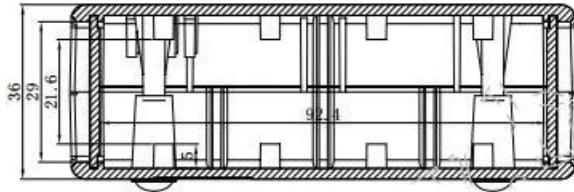

**SZOMK**

**Customizable**

cut holes  
sticker  
silk screen  
color

**AK-D-01**

**94 g**

**105\*75\*35 mm**

**4.13\*2.95\*1.38 inch**

□□□□

### Desk top Plastic Box Sizerlist

BDH20001	105X75X36 MM	BDH20009	140X170X60MM
BDH20002	135X90X45MM	BDH20010	160X130X48MM
BDH20003	164X100X150MM	BDH20011	175X210X65MM
BDH20005	105X75X36 MM	BDH20012	180X140X60MM
BDH20006	135X90X45MM	BDH20013	200X190X76MM
BDH20007	164X100X50MM	BDH20014	230X210X86MM
		BDH20015	260X220X80MM
		BDH20016	290X260X80MM