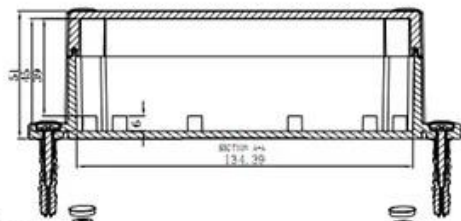

SZOMK

SZOMK

SZOMK

①
Epitheca (1PCS)
 Material:PC
 Color:Transparent

②
Hypotheca (1PCS)
 Material:ABS
 Color:Light Grey(FS20412)

③
Gasket (1PCS)
 Material:Rubber
 Size:96.5*64.5*1.8 mm

④
Copper Nut(6PCS)
 Material:Copper
 Standard:M4*10
 Color:Copper

⑤
Grub Screw(6PCS)
 Material:Stainless Steel
 Standard:M4*25

⑥
Screw Lid(6PCS)
 Material:ABS
 Color:Light Grey(FS20412)

⑦
Self-Tapping Screw(4PCS)
 Material:Iron
 Standard:M4*30

⑧
Wall Nail(4PCS)
 Material:PP
 Color:Light Grey(CM906)