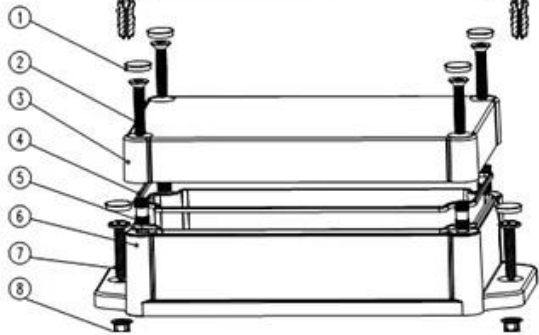

SZOMK

SZOMK

SZOMK

①
Epitheca (1PCS)
 Material:PC
 Color:Transparent

②
Hypotheca (1PCS)
 Material:ABS
 Color:Light Grey(FS20412)

③
Gasket (1PCS)
 Material:Rubber
 Size:96.5*64.5*1.8 mm

④
Copper Nut(6PCS)
 Material:Copper
 Standard:M4*10
 Color:Copper

⑤
Grub Screw(6PCS)
 Material:Stainless Steel
 Standard:M4*25

⑥
Screw Lid(6PCS)
 Material:ABS
 Color:Light Grey(FS20412)

⑦
Self-Tapping Screw(4PCS)
 Material:Iron
 Standard:M4*30

⑧
Wall Nail(4PCS)
 Material:PP
 Color:Light Grey(CM906)