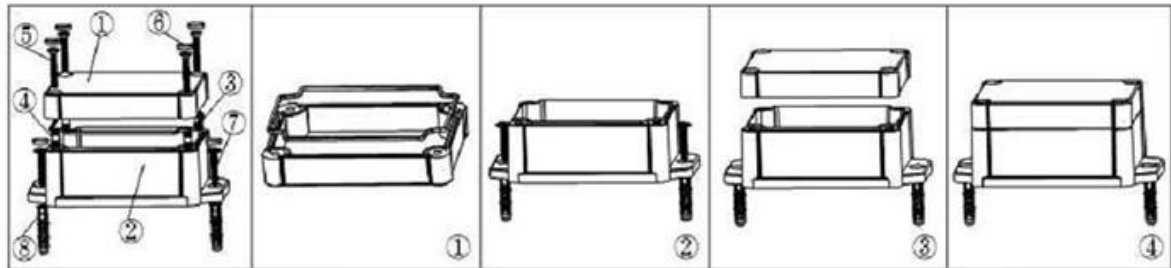

SZOMK

SZOMK

SZOMK

①
Epitheca (1PCS)
 Material:PC
 Color:Transparent

②
Hypotheca (1PCS)
 Material:ABS
 Color:Light Grey(FS20412)

③
Gasket (1PCS)
 Material:Rubber
 Size:96.5*64.5*1.8 mm

④
Copper Nut(6PCS)
 Material:Copper
 Standard:M4*10
 Color:Copper

⑤
Grub Screw(6PCS)
 Material:Stainless Steel
 Standard:M4*25

⑥
Screw Lid(6PCS)
 Material:ABS
 Color:Light Grey(FS20412)

⑦
Self-Tapping Screw(4PCS)
 Material:Iron
 Standard:M4*30

⑧
Wall Nail(4PCS)
 Material:PP
 Color:Light Grey(CM906)