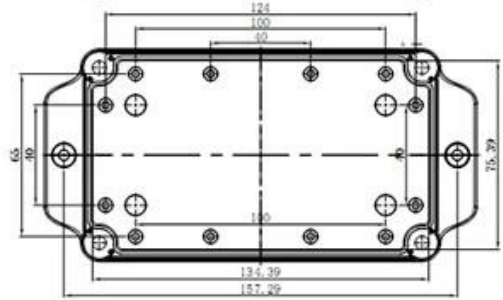

SZOMK

SZOMK

SZOMK

①
Epitheca (1PCS)
 Material:PC
 Color:Transparent

②
Hypotheca (1PCS)
 Material:ABS
 Color:Light Grey(FS20412)

③
Gasket (1PCS)
 Material:Rubber
 Size:96.5*64.5*1.8 mm

④
Copper Nut(6PCS)
 Material:Copper
 Standard:M4*10
 Color:Copper

⑤
Grub Screw(6PCS)
 Material:Stainless Steel
 Standard:M4*25

⑥
Screw Lid(6PCS)
 Material:ABS
 Color:Light Grey(FS20412)

⑦
Self-Tapping Screw(4PCS)
 Material:Iron
 Standard:M4*30

⑧
Wall Nail(4PCS)
 Material:PP
 Color:Light Grey(CM906)