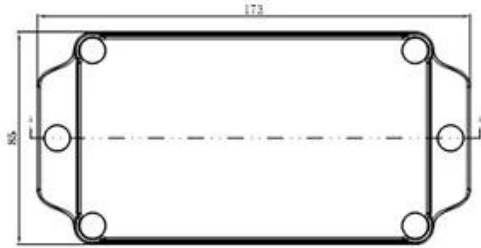

SZOMK

SZOMK

SZOMK

①
Epitheca (1PCS)
 Material:PC
 Color:Transparent

②
Hypotheca (1PCS)
 Material:ABS
 Color:Light Grey(FS20412)

③
Gasket (1PCS)
 Material:Rubber
 Size:96.5*64.5*1.8 mm

④
Copper Nut(6PCS)
 Material:Copper
 Standard:M4*10
 Color:Copper

⑤
Grub Screw(6PCS)
 Material:Stainless Steel
 Standard:M4*25

⑥
Screw Lid(6PCS)
 Material:ABS
 Color:Light Grey(FS20412)

⑦
Self-Tapping Screw(4PCS)
 Material:Iron
 Standard:M4*30

⑧
Wall Nail(4PCS)
 Material:PP
 Color:Light Grey(CM906)