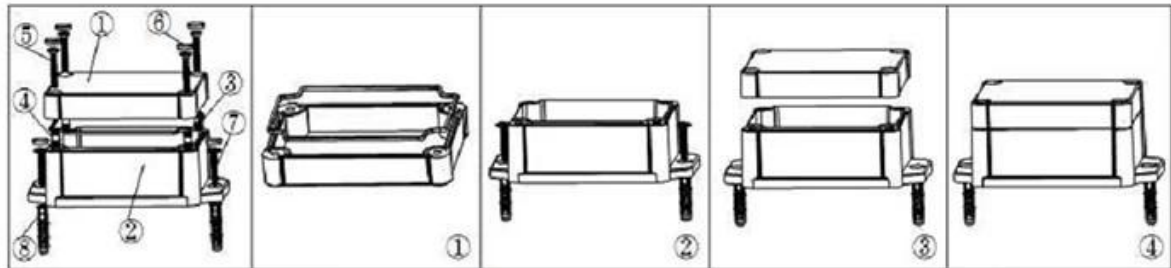

SZOMK

SZOMK

SZOMK

SZOMK

Epitheca (1PCS)
Material:PC
Color:Transparent

Hypotheca (1PCS)
Material:ABS
Color:Light Grey(FS20412)

Gasket (1PCS)
Material:Rubber
Size:96.5*64.5*1.8 mm

Copper Nut(6PCS)
Material:Copper
Standard:M4*10
Color:Copper

Grub Screw(6PCS)
Material:Stainless Steel
Standard:M4*25

Screw Lid(6PCS)
Material:ABS
Color:Light Grey(FS20412)

Self-Tapping Screw(4PCS)
Material:Iron
Standard:M4*30

Wall Nail(4PCS)
Material:PP
Color:Light Grey(CM906)