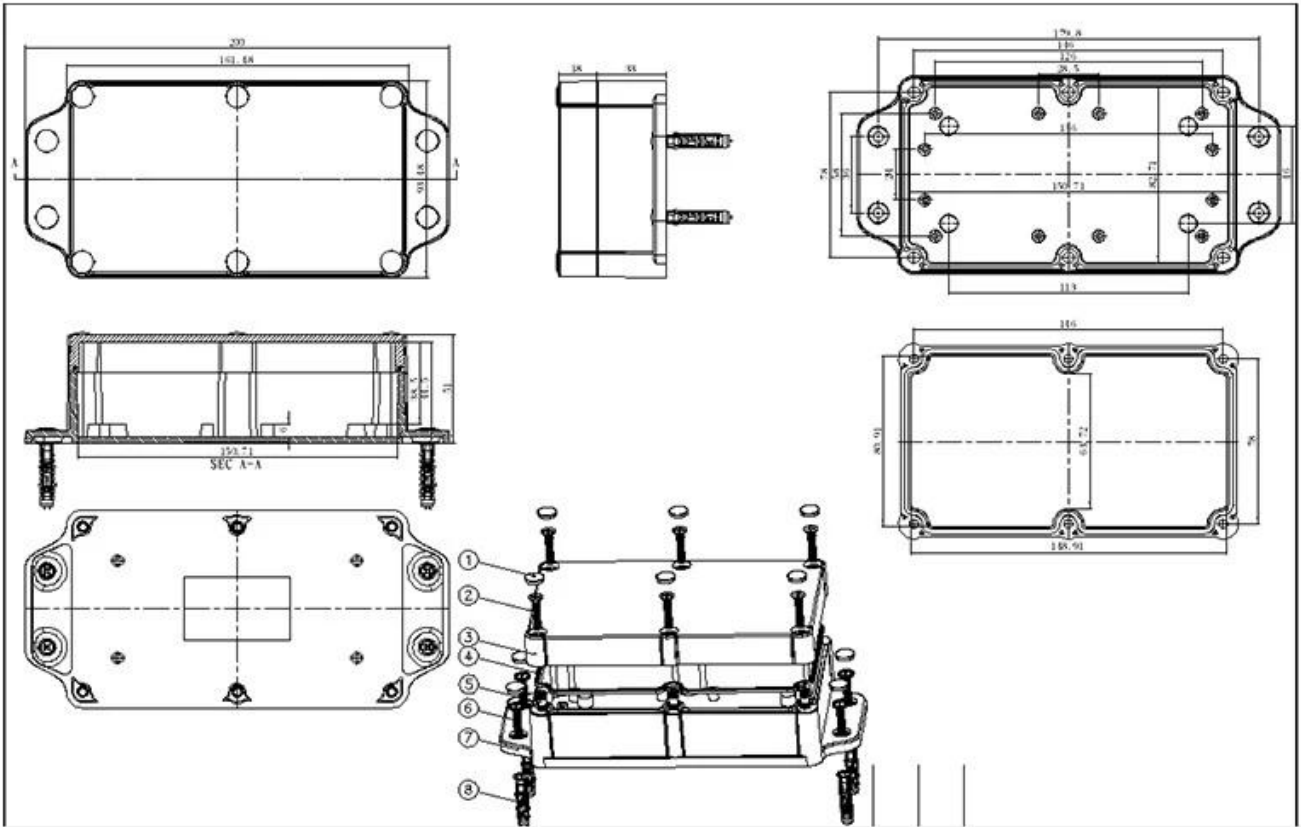

**Grub Screw(6PCS)**  
Material:Stainless Steel  
Standard:M4\*25

**Screw Lid(6PCS)**  
Material:ABS  
Color:Light Grey(FS20412)

**Self-Tapping Screw(4PCS)**  
Material:Iron  
Standard:M4\*30

**Wall Nail(4PCS)**  
Material:PP  
Color:Light Grey(CM906)