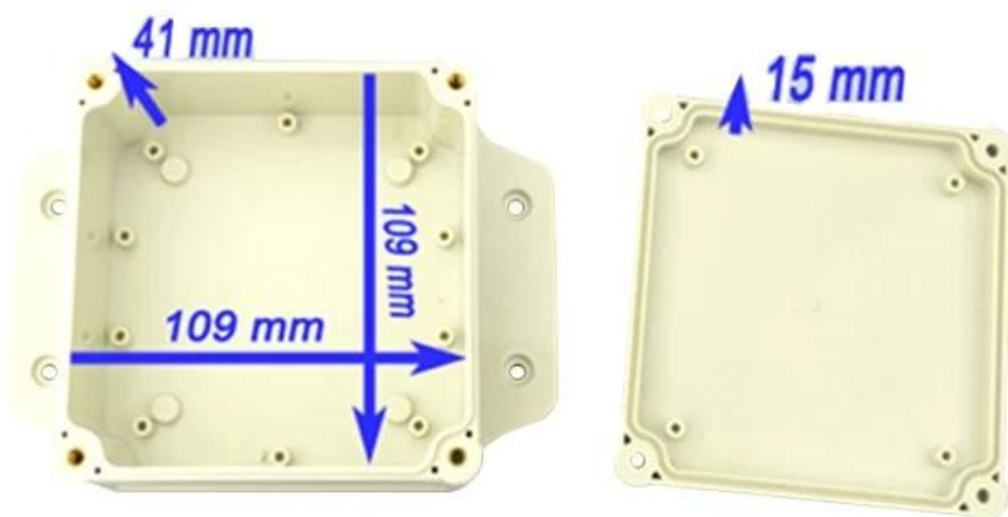

# SZOMK

①  
**Epitheca (1PCS)**  
 Material:ABS  
 Color:Light Grey(FS20412)

②  
**Hypotheca (1PCS)**  
 Material:ABS  
 Color:Light Grey(FS20412)

**Gasket (1PCS)**  
 Material:Rubber

**Copper Nut(6PCS)**  
 Material:Copper  
 Standard:M4\*10  
 Color:Copper

**Grub Screw(6PCS)**  
 Material:Stainless Steel  
 Standard:M4\*25

**Screw Lid(6PCS)**  
 Material:ABS  
 Color:Light Grey(FS20412)

**Self-Tapping Screw(4PCS)**  
 Material:Iron  
 Standard:M4\*30

**Wall Nail(4PCS)**  
 Material:PP  
 Color:Light Grey(CM906)