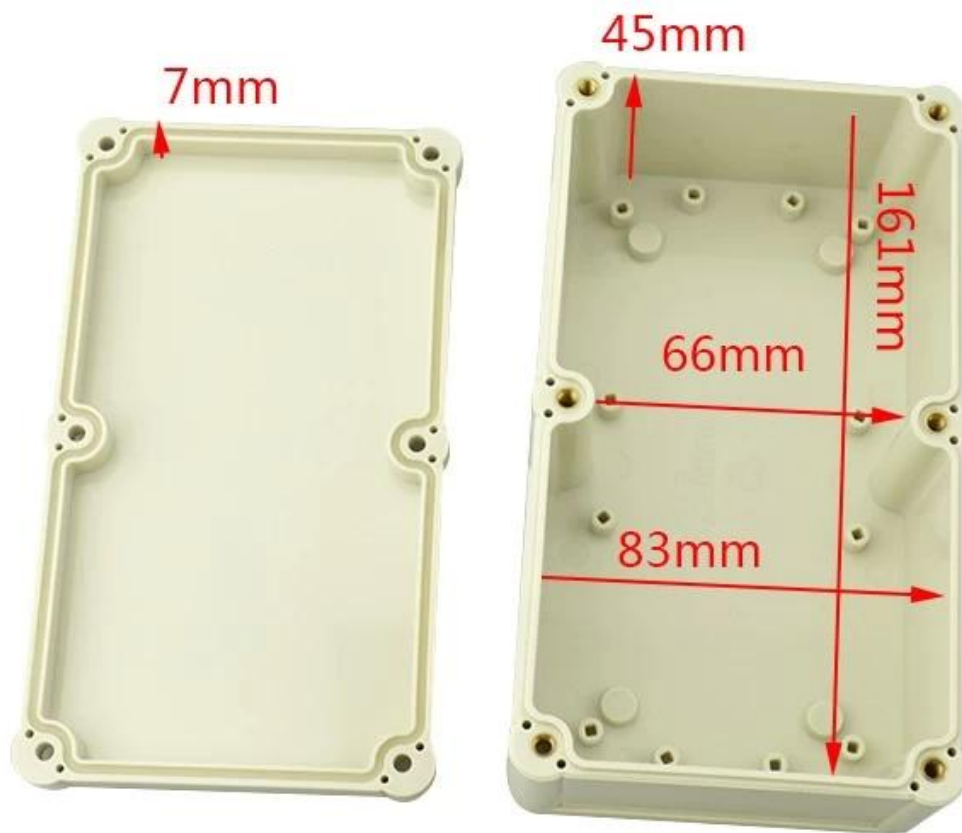

SZOMK

SZOMK

SZOMK

SZOMK

SZOMK

Epitheca (1PCS)
Material:PC
Color:Transparent

Hypotheca (1PCS)
Material:ABS
Color:Light Grey(FS20412)

Gasket (1PCS)
Material:Rubber
Size:113*113*1.8 mm

Copper Nut(6PCS)
Material:Copper
Standard:M4*10
Color:Copper

Grub Screw(6PCS)
Material:Stainless Steel
Standard:M4*25

Screw Lid(6PCS)
Material:ABS
Color:Light Grey(FS20412)

Self-Tapping Screw(4PCS)
Material:Iron
Standard:M4*30

Copper Nut(4PCS)
Material:M4*5
Color:Copper

QQ

2819022460

Tel

86-755-83222882
86-13418600500

Add

628Room,505 Building ,Shangbu industry,
Hangtian road ,Futian district ,Shenzhen,
China,518031

Email