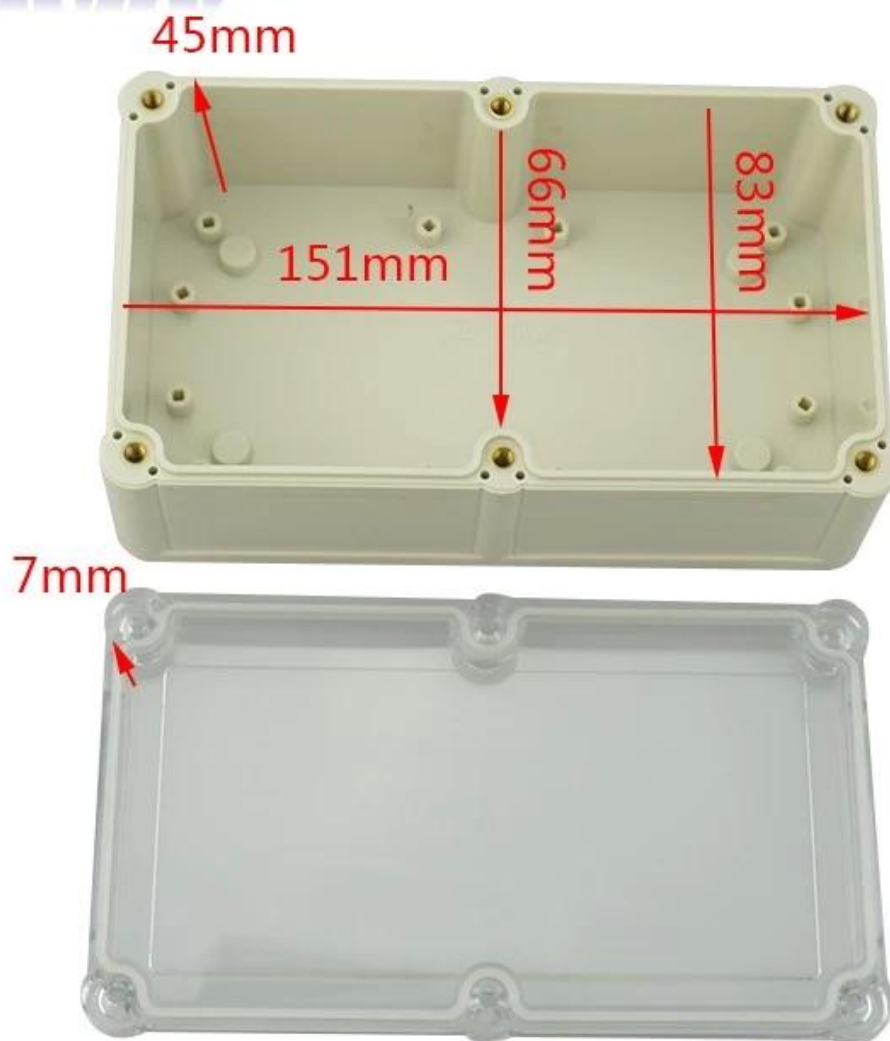

SZOMK

SZOMK

SZOMK

SZOMK

SZOMK

SZOMK

Epitheca (1PCS)
Material:PC
Color:Transparent

Hypotheca (1PCS)
Material:ABS
Color:Light Grey(FS20412)

Gasket (1PCS)
Material:Rubber
Size:113*113*1.8 mm

Copper Nut(6PCS)
Material:Copper
Standard:M4*10
Color:Copper

Grub Screw(6PCS)
Material:Stainless Steel
Standard:M4*25

Screw Lid(6PCS)
Material:ABS
Color:Light Grey(FS20412)

Self-Tapping Screw(4PCS)
Material:Iron
Standard:M4*30

Copper Nut(4PCS)
Material:M4*5
Color:Copper

QQ

2819022460

Tel

86-755-83222882
86-13418600500

Add

628Room,505 Building ,Shangbu industry,
Hangtian road ,Futian district ,Shenzhen,
China,518031