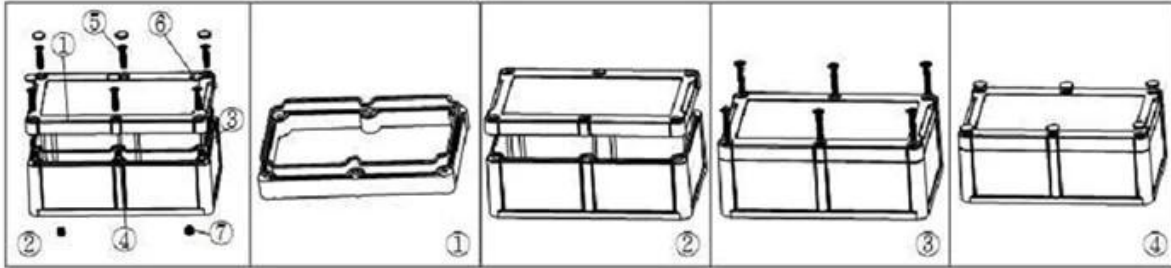

SZOMK

SZOMK

SZOMK

SZOMK

SZOMK

SZOMK

Epitheca (1PCS)
Material:PC
Color:Transparent

Hypotheca (1PCS)
Material:ABS
Color:Light Grey(FS20412)

Gasket (1PCS)
Material:Rubber
Size:113*113*1.8 mm

Copper Nut(6PCS)
Material:Copper
Standard:M4*10
Color:Copper

Grub Screw(6PCS)
Material:Stainless Steel
Standard:M4*25

Screw Lid(6PCS)
Material:ABS
Color:Light Grey(FS20412)

Self-Tapping Screw(4PCS)
Material:Iron
Standard:M4*30

Copper Nut(4PCS)
Material:M4*5
Color:Copper

QQ

2819022460

Tel

86-755-83222882
86-13418600500

Add

628Room,505 Building ,Shangbu industry,
Hangtian road ,Futian district ,Shenzhen,
China,518031