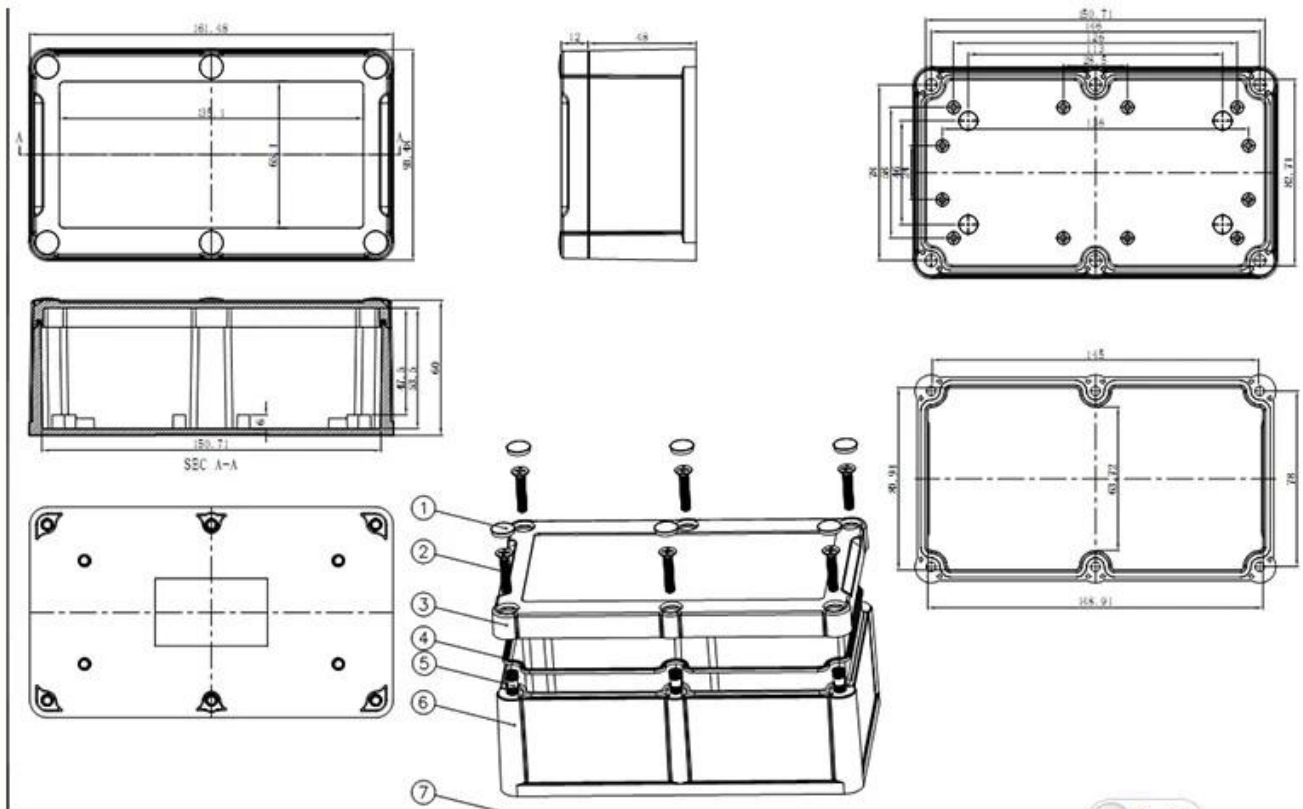

SZOMK

SZOMK

SZOMK

SZOMK

SZOMK

SZOMK

Epitheca (1PCS)
Material:PC
Color:Transparent

Hypotheca (1PCS)
Material:ABS
Color:Light Grey(FS20412)

Gasket (1PCS)
Material:Rubber
Size:113*113*1.8 mm

Copper Nut(6PCS)
Material:Copper
Standard:M4*10
Color:Copper

Grub Screw(6PCS)
Material:Stainless Steel
Standard:M4*25

Screw Lid(6PCS)
Material:ABS
Color:Light Grey(FS20412)

Self-Tapping Screw(4PCS)
Material:Iron
Standard:M4*30

Copper Nut(4PCS)
Material:M4*5
Color:Copper

QQ

2819022460

Tel

86-755-83222882
86-13418600500

Add

628Room,505 Building ,Shangbu industry,
Hangtian road ,Futian district ,Shenzhen,
China,518031