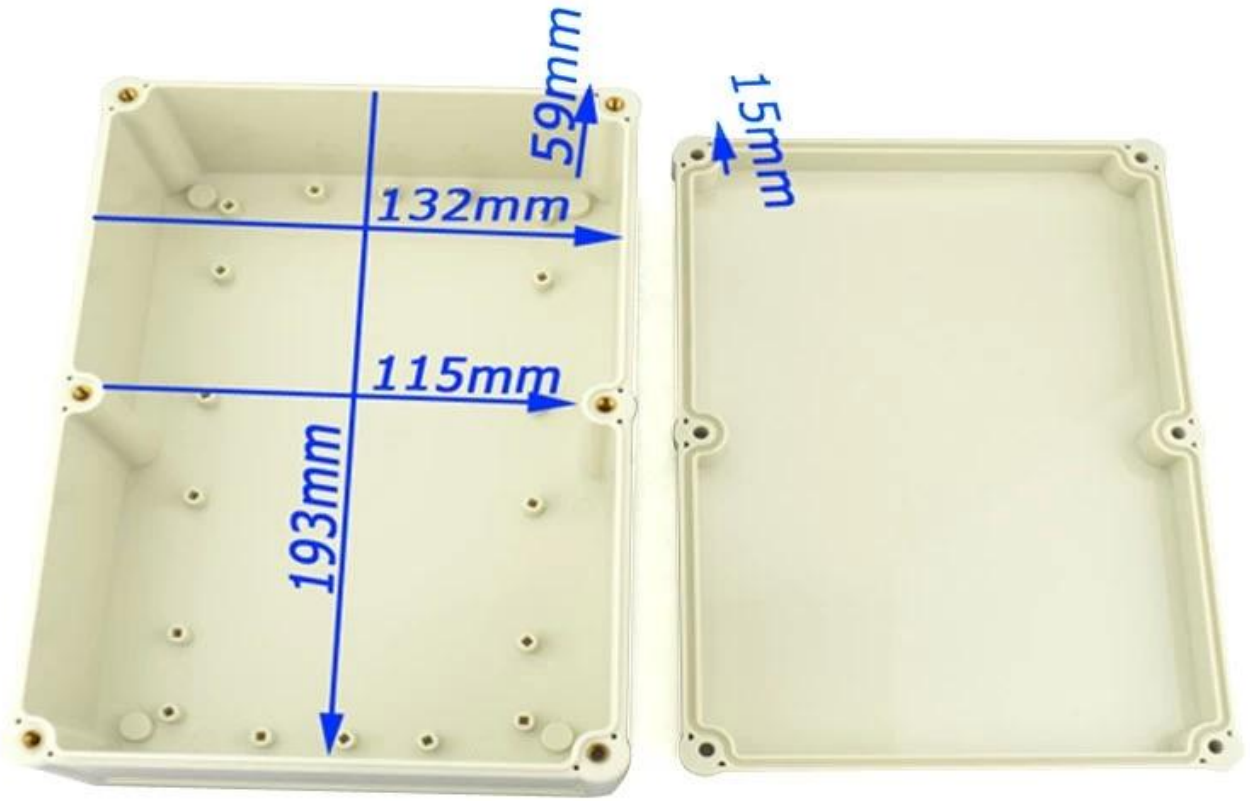

SZOMK

SZOMK

SZOMK

Epitheca (1PCS)
Material:ABS
Color:Light Grey(FS20412)

Hypotheca (1PCS)
Material:ABS
Color:Light Grey(FS20412)

Gasket (1PCS)
Material:Rubber
Size:113*113*1.8 mm

Copper Nut(6PCS)
Material:Copper
Standard:M4*10
Color:Copper

Grub Screw(6PCS)
Material:Stainless Steel
Standard:M4*25

Screw Lid(6PCS)
Material:ABS
Color:Light Grey(FS20412)

Self-Tapping Screw(4PCS)
Material:Iron
Standard:M4*30

Copper Nut(4PCS)
Material:M4*5
Color:Copper