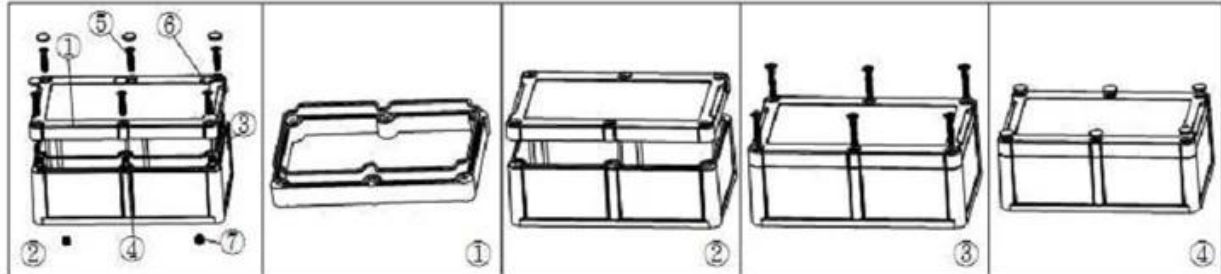

SZOMK

SZOMK

SZOMK

Epitheca (1PCS)
Material:ABS
Color:Light Grey(FS20412)

Hypotheca (1PCS)
Material:ABS
Color:Light Grey(FS20412)

Gasket (1PCS)
Material:Rubber
Size:113*113*1.8 mm

Copper Nut(6PCS)
Material:Copper
Standard:M4*10
Color:Copper

Grub Screw(6PCS)
Material:Stainless Steel
Standard:M4*25

Screw Lid(6PCS)
Material:ABS
Color:Light Grey(FS20412)

Self-Tapping Screw(4PCS)
Material:Iron
Standard:M4*30

Copper Nut(4PCS)
Material:M4*5
Color:Copper