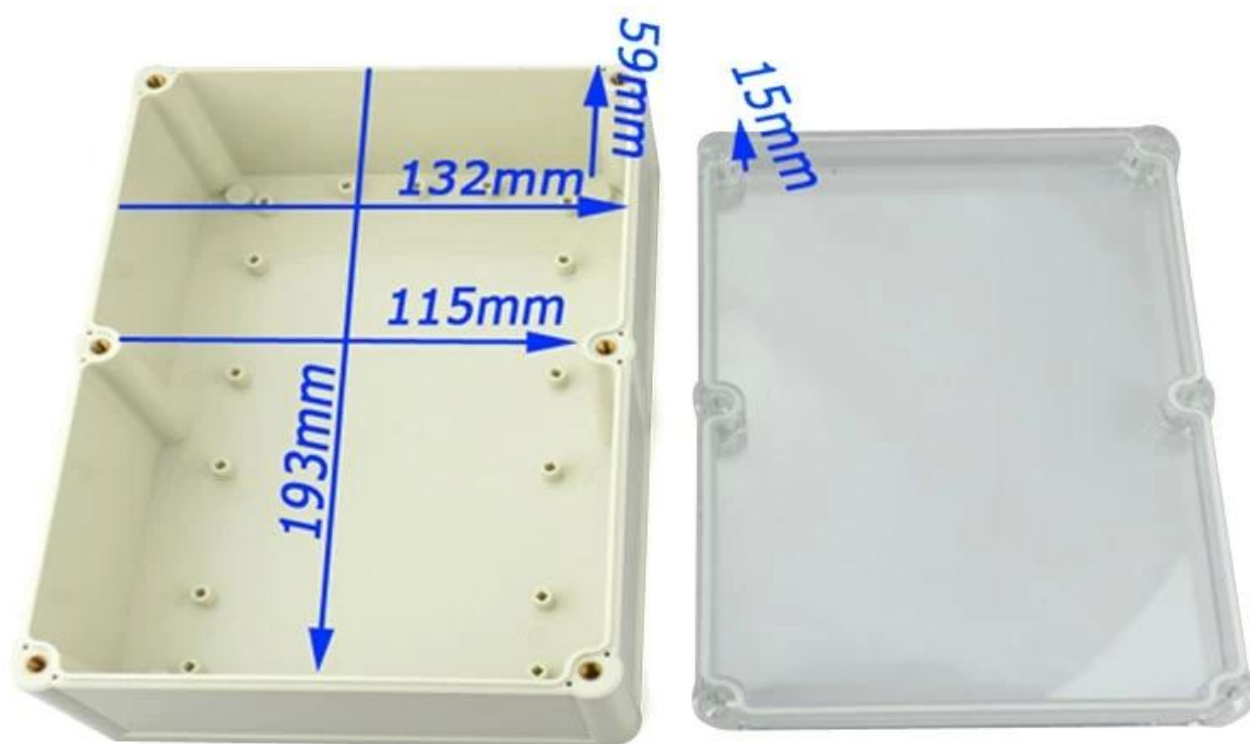

SZOMK

SZOMK

SZOMK

Epitheca (1PCS)
Material:PC
Color:Transparent

Hypotheca (1PCS)
Material:ABS
Color:Light Grey(FS20412)

Gasket (1PCS)
Material:Rubber
Size:113*113*1.8 mm

Copper Nut(6PCS)
Material:Copper
Standard:M4*10
Color:Copper

Grub Screw(6PCS)
Material:Stainless Steel
Standard:M4*25

Screw Lid(6PCS)
Material:ABS
Color:Light Grey(FS20412)

Self-Tapping Screw(4PCS)
Material:Iron
Standard:M4*30

Copper Nut(4PCS)
Material:M4*5
Color:Copper