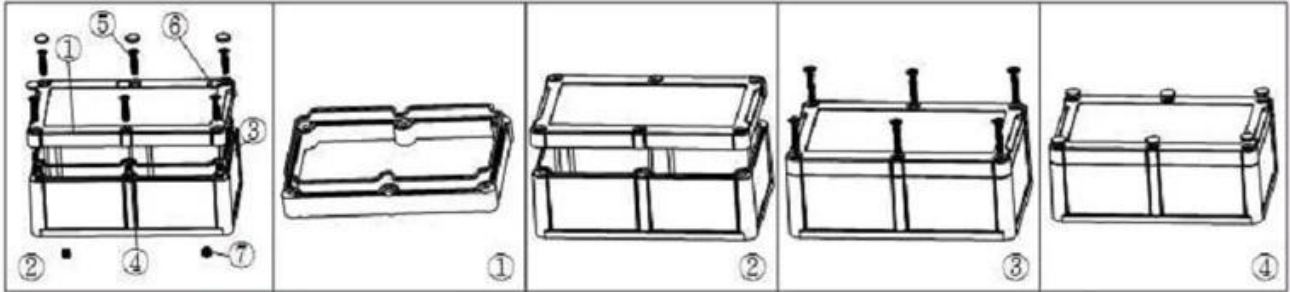

SZOMK

SZOMK

SZOMK

Epitheca (1PCS)
Material:PC
Color:Transparent

Hypotheca (1PCS)
Material:ABS
Color:Light Grey(FS20412)

Gasket (1PCS)
Material:Rubber
Size:113*113*1.8 mm

Copper Nut(6PCS)
Material:Copper
Standard:M4*10
Color:Copper

Grub Screw(6PCS)
Material:Stainless Steel
Standard:M4*25

Screw Lid(6PCS)
Material:ABS
Color:Light Grey(FS20412)

Self-Tapping Screw(4PCS)
Material:Iron
Standard:M4*30

Copper Nut(4PCS)
Material:M4*5
Color:Copper