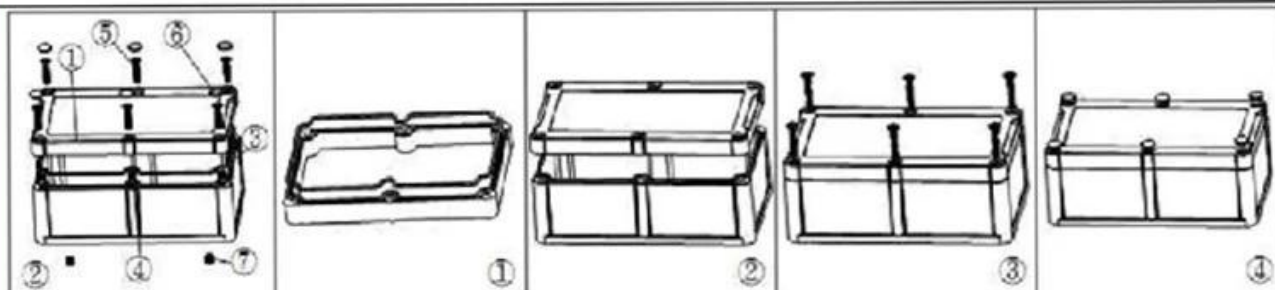

# SZOMK

**SZOMK**

**Epitheca (1PCS)**  
Material:ABS  
Color:Light Grey(FS20412)

**Hypotheca (1PCS)**  
Material:ABS  
Color:Light Grey(FS20412)

**Gasket (1PCS)**  
Material:Rubber  
Size:113\*113\*1.8 mm

**Copper Nut(6PCS)**  
Material:Copper  
Standard:M4\*10  
Color:Copper

**Grub Screw(6PCS)**  
Material:Stainless Steel  
Standard:M4\*25

**Screw Lid(6PCS)**  
Material:ABS  
Color:Light Grey(FS20412)

**Self-Tapping Screw(4PCS)**  
Material:Iron  
Standard:M4\*30