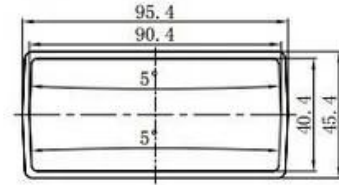

198g

163\*100\*50 mm

6.42\*3.94\*1.97 inch

AK-D-03a

SZO MK

198g

163\*100\*50 mm

6.42\*3.94\*1.97 inch

AK-D-03a

SZO MK

198g

163\*100\*50 mm  
6.42\*3.94\*1.97 inch

AK-D-03a

□□□□

□□□□□□□□

□□□□□□

## Din Rail Enclosure Sizerlist

|          |             |          |              |
|----------|-------------|----------|--------------|
| BRT80001 | 36X87X60 MM | BRT80006 | 115X90X40MM  |
| BRT80002 | 53X87X60MM  | BRT80007 | 145X90X40MM  |
| BRT80003 | 72X87X60MM  | BRT80008 | 174X139X57MM |
| BRT80004 | 106X87X60MM | BRT80009 | 108X112X75MM |
| BRT80005 | 158X87X60MM | BRT80010 | 108X112X56MM |
|          |             | BRT80011 | 108X112X62MM |

### Desk top Plastic Box Sizelist

|          |              |          |              |
|----------|--------------|----------|--------------|
| BDH20001 | 105X75X36 MM | BDH20009 | 140X170X60MM |
| BDH20002 | 135X90X45MM  | BDH20010 | 160X130X48MM |
| BDH20003 | 164X100X50MM | BDH20011 | 175X210X65MM |
| BDH20005 | 105X75X36 MM | BDH20012 | 180X140X60MM |
| BDH20006 | 135X90X45MM  | BDH20013 | 200X190X76MM |
| BDH20007 | 164X100X50MM | BDH20014 | 230X210X86MM |
|          |              | BDH20015 | 260X220X80MM |
|          |              | BDH20016 | 290X260X80MM |