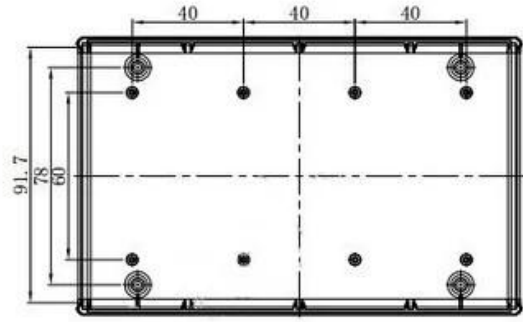

198g

163\*100\*50 mm

6.42\*3.94\*1.97 inch

AK-D-03a

SZO MK

198g

163\*100\*50 mm

6.42\*3.94\*1.97 inch

AK-D-03a

SZO MK

198g

163\*100\*50 mm  
6.42\*3.94\*1.97 inch

AK-D-03a

□□□□

□□□□□□□□

□□□□□□

## Din Rail Enclosure Sizerlist

|          |             |          |              |
|----------|-------------|----------|--------------|
| BRT80001 | 36X87X60 MM | BRT80006 | 115X90X40MM  |
| BRT80002 | 53X87X60MM  | BRT80007 | 145X90X40MM  |
| BRT80003 | 72X87X60MM  | BRT80008 | 174X139X57MM |
| BRT80004 | 106X87X60MM | BRT80009 | 108X112X75MM |
| BRT80005 | 158X87X60MM | BRT80010 | 108X112X56MM |
|          |             | BRT80011 | 108X112X62MM |

### Desk top Plastic Box Sizelist

|          |              |          |              |
|----------|--------------|----------|--------------|
| BDH20001 | 105X75X36 MM | BDH20009 | 140X170X60MM |
| BDH20002 | 135X90X45MM  | BDH20010 | 160X130X48MM |
| BDH20003 | 164X100X50MM | BDH20011 | 175X210X65MM |
| BDH20005 | 105X75X36 MM | BDH20012 | 180X140X60MM |
| BDH20006 | 135X90X45MM  | BDH20013 | 200X190X76MM |
| BDH20007 | 164X100X50MM | BDH20014 | 230X210X86MM |
|          |              | BDH20015 | 260X220X80MM |
|          |              | BDH20016 | 290X260X80MM |