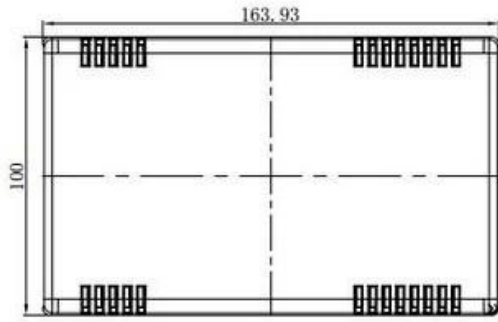

198g

163\*100\*50 mm

6.42\*3.94\*1.97 inch

AK-D-03a

SZO MK

198g

163\*100\*50 mm

6.42\*3.94\*1.97 inch

AK-D-03a

SZO MK

198g

163\*100\*50 mm  
6.42\*3.94\*1.97 inch

AK-D-03a

□□□□

□□□□□□□□

□□□□□□

### Desk top Plastic Box Sizelist

|          |              |          |              |
|----------|--------------|----------|--------------|
| BDH20001 | 105X75X36 MM | BDH20009 | 140X170X60MM |
| BDH20002 | 135X90X45MM  | BDH20010 | 160X130X48MM |
| BDH20003 | 164X100X50MM | BDH20011 | 175X210X65MM |
| BDH20005 | 105X75X36 MM | BDH20012 | 180X140X60MM |
| BDH20006 | 135X90X45MM  | BDH20013 | 200X190X76MM |
| BDH20007 | 164X100X50MM | BDH20014 | 230X210X86MM |
|          |              | BDH20015 | 260X220X80MM |
|          |              | BDH20016 | 290X260X80MM |

### *Standard Box Sizelist*

BMD60001 80X50X19MM

BMD60002 95X55X23MM

BMD60003 110X65X28MM

BMD60004 155X80X45MM

BMD60005 145X85X40MM

BMD60006 120X65X35MM

BMD60007 110X70X40MM