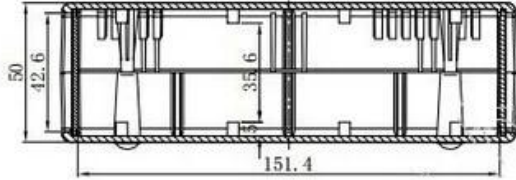

AK-D-03a

SZO MK

198g

163\*100\*50 mm  
6.42\*3.94\*1.97 inch

AK-D-03a

□□□□

□□□□□□□□

□□□□□□

## Din Rail Enclosure Sizerlist

|          |             |          |              |
|----------|-------------|----------|--------------|
| BRT80001 | 36X87X60 MM | BRT80006 | 115X90X40MM  |
| BRT80002 | 53X87X60MM  | BRT80007 | 145X90X40MM  |
| BRT80003 | 72X87X60MM  | BRT80008 | 174X139X57MM |
| BRT80004 | 106X87X60MM | BRT80009 | 108X112X75MM |
| BRT80005 | 158X87X60MM | BRT80010 | 108X112X56MM |
|          |             | BRT80011 | 108X112X62MM |