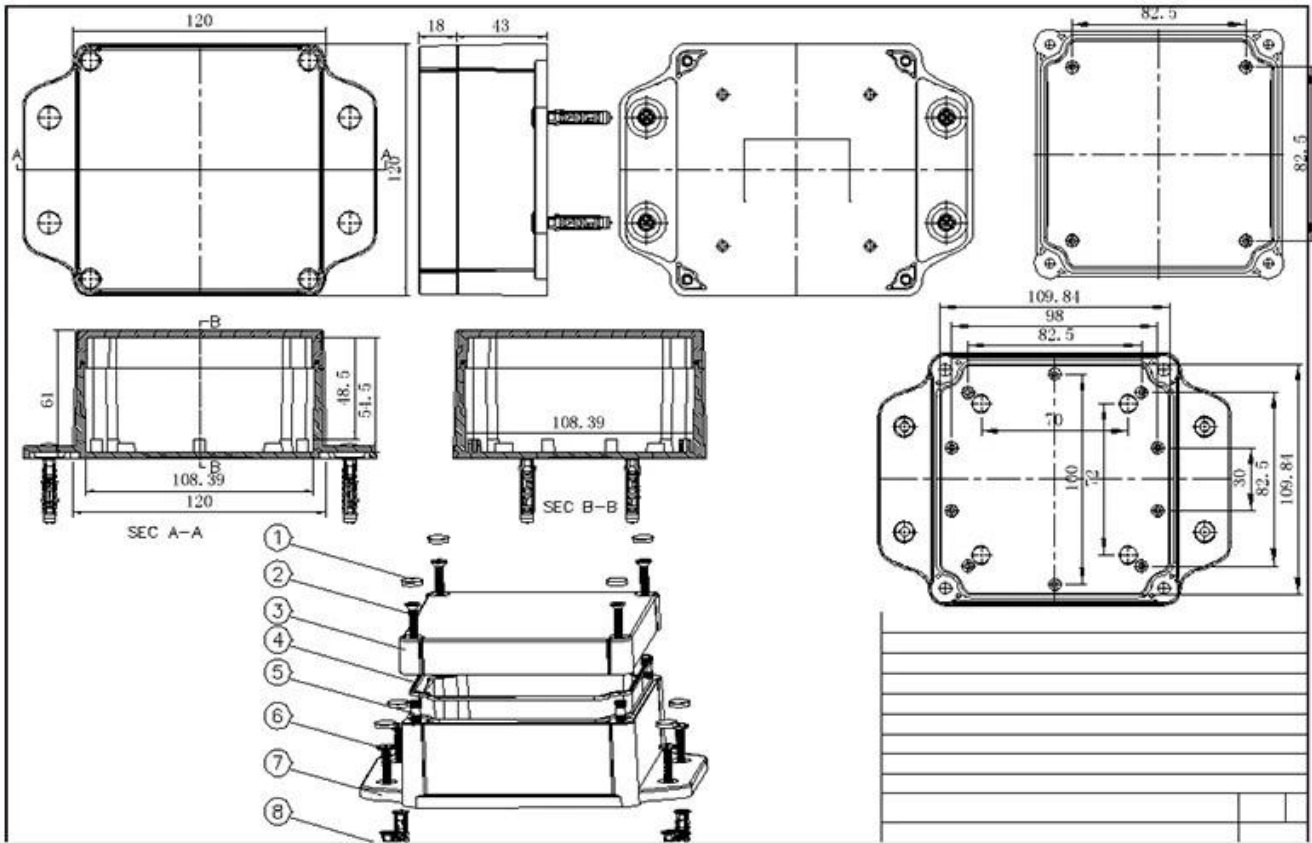

SZOMK

SZOMK

SZOMK

SZOMK

Epiteca (1PCS)
Material:PC
Color:Transparent

Hypotheca (1PCS)
Material:ABS
Color:Light Grey(FS20412)

Gasket (1PCS)
Material:Rubber
Size:113*113*1.8 mm

Copper Nut(6PCS)
Material:Copper
Standard:M4*10
Color:Copper

Grub Screw(6PCS)
Material:Stainless Steel
Standard:M4*25

Screw Lid(6PCS)
Material:ABS
Color:Light Grey(FS20412)

Self-Tapping Screw(4PCS)
Material:Iron
Standard:M4*30

Wall Nail(4PCS)
Material:PP
Color:Light Grey(CM906)