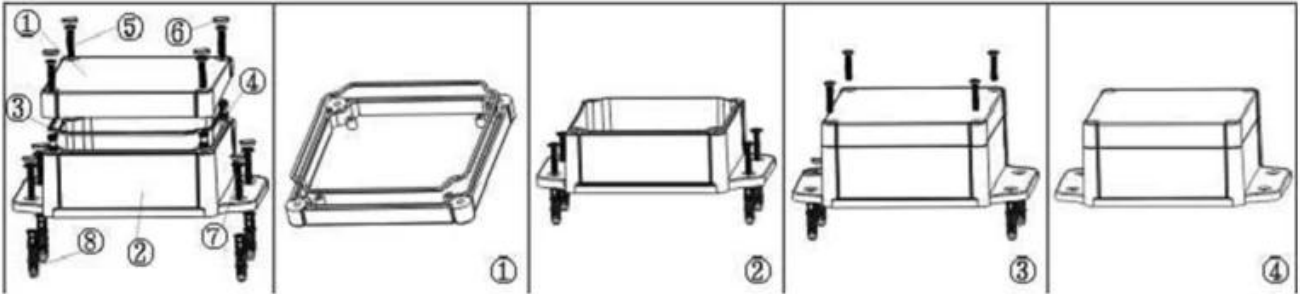

SZOMK

SZOMK

SZOMK

SZOMK

Epiteca (1PCS)
Material:PC
Color:Transparent

Hypotheca (1PCS)
Material:ABS
Color:Light Grey(FS20412)

Gasket (1PCS)
Material:Rubber
Size:113*113*1.8 mm

Copper Nut(6PCS)
Material:Copper
Standard:M4*10
Color:Copper

Grub Screw(6PCS)
Material:Stainless Steel
Standard:M4*25

Screw Lid(6PCS)
Material:ABS
Color:Light Grey(FS20412)

Self-Tapping Screw(4PCS)
Material:Iron
Standard:M4*30

Wall Nail(4PCS)
Material:PP
Color:Light Grey(CM906)