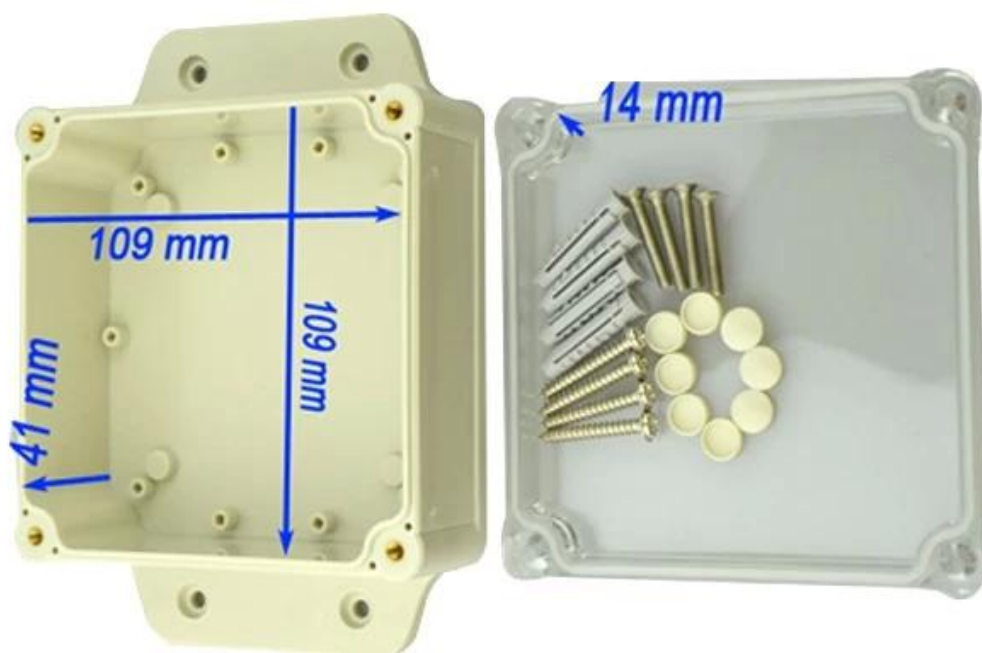

SZOMK

SZOMK

SZOMK

SZOMK

Epiteca (1PCS)
Material:PC
Color:Transparent

Hypotheca (1PCS)
Material:ABS
Color:Light Grey(FS20412)

Gasket (1PCS)
Material:Rubber
Size:113*113*1.8 mm

Copper Nut(6PCS)
Material:Copper
Standard:M4*10
Color:Copper

Grub Screw(6PCS)
Material:Stainless Steel
Standard:M4*25

Screw Lid(6PCS)
Material:ABS
Color:Light Grey(FS20412)

Self-Tapping Screw(4PCS)
Material:Iron
Standard:M4*30

Wall Nail(4PCS)
Material:PP
Color:Light Grey(CM906)