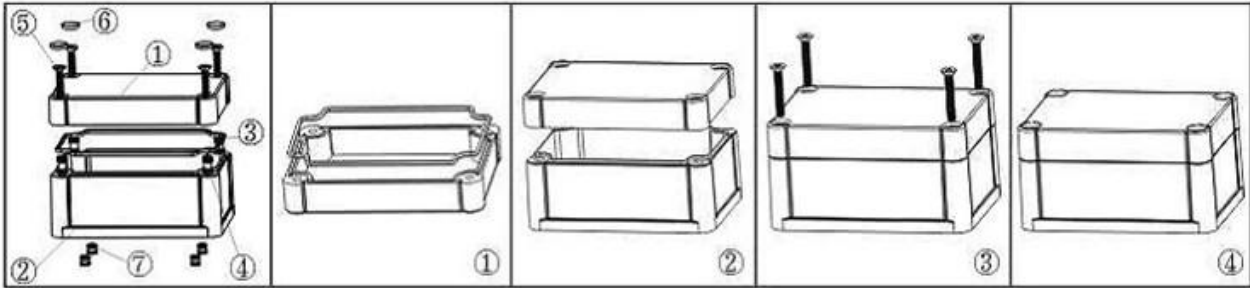

SZOMK

SZOMK

Epitheca (1PCS)
Material:ABS
Color:Light Grey(FS20412)

Hypotheca (1PCS)
Material:ABS
Color:Light Grey(FS20412)

Gasket (1PCS)
Material:Rubber
Size:96.5*64.5*1.8 mm

Copper Nut(4PCS)
Material:Copper
Standard:M4*10
Color:Copper

Grub Screw(4PCS)
Material:Stainless Steel
Standard:M4*25

Screw Lid(6PCS)
Material:ABS
Color:Light Grey(FS20412)

QQ

2819022460

Tel

86-755-83222882
86-13418600500

Add

628Room,505 Building ,Shangbu industry,
Hangtian road ,Futian district ,Shenzhen,
China,518031