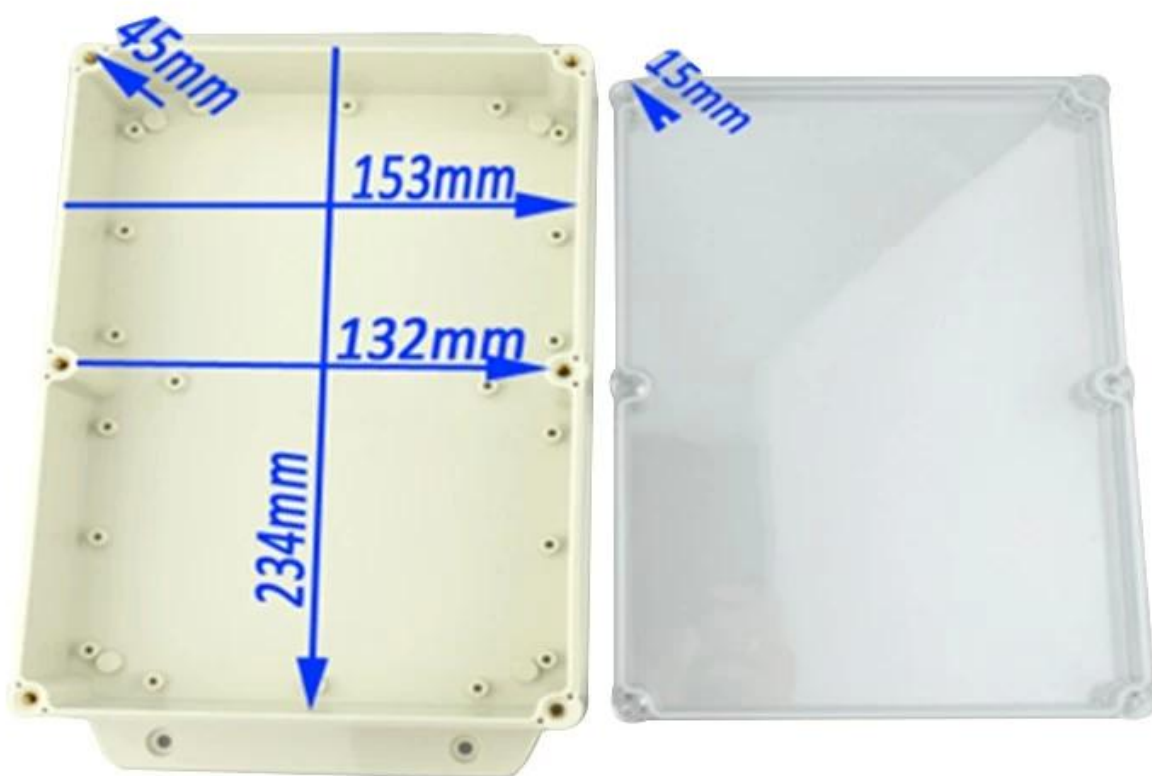

SZOMK

SZOMK

SZOMK

SZOMK

①

Epitheca (1PCS)
Material:PC
Color:Transparent

②

Hypotheca (1PCS)
Material:ABS
Color:Light Grey(FS20412)

Gasket (1PCS)
Material:Rubber
Size:96.5*64.5*1.8 mm

Copper Nut(6PCS)
Material:Copper
Standard:M4*10
Color:Copper

Grub Screw(6PCS)
Material:Stainless Steel
Standard:M4*25

Screw Lid(6PCS)
Material:ABS
Color:Light Grey(FS20412)

Self-Tapping Screw(4PCS)
Material:Iron
Standard:M4*30

Wall Nail(4PCS)
Material:PP
Color:Light Grey(CM906)

SZOMK

①

Epitheca (1PCS)
Material:PC
Color:Transparent

②

Hypotheca (1PCS)
Material:ABS
Color:Light Grey(FS20412)