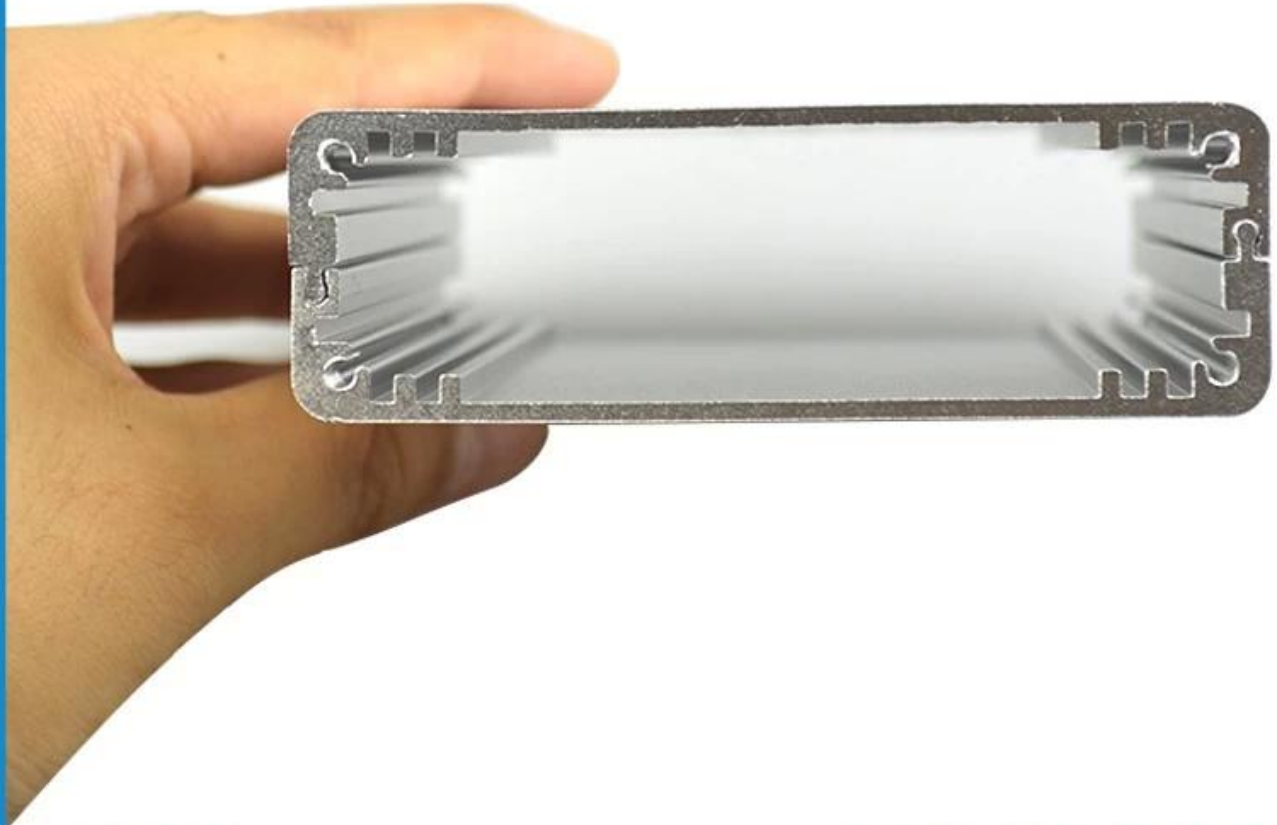

SZOMK

Aluminum Box

29x90x100mm

173g

AK-C-C30