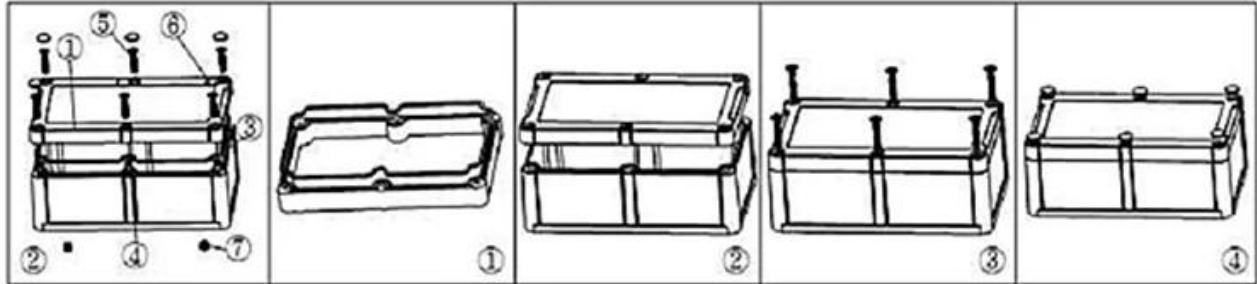

□□□ □□ □□□ □□ □ □□ □□□ □□□ □□□□ :

SZOMK

SZOMK

SZOMK

Epitheca (1PCS)
Material:ABS
Color:Light Grey(FS20412)

Hypotheca (1PCS)
Material:ABS
Color:Light Grey(FS20412)

Gasket (1PCS)
Material:Rubber
Size:113*113*1.8 mm

Copper Nut(6PCS)
Material:Copper
Standard:M4*10
Color:Copper

Grub Screw(6PCS)
Material:Stainless Steel
Standard:M4*25

Screw Lid(6PCS)
Material:ABS
Color:Light Grey(FS20412)

Self-Tapping Screw(4PCS)
Material:Iron
Standard:M4*30