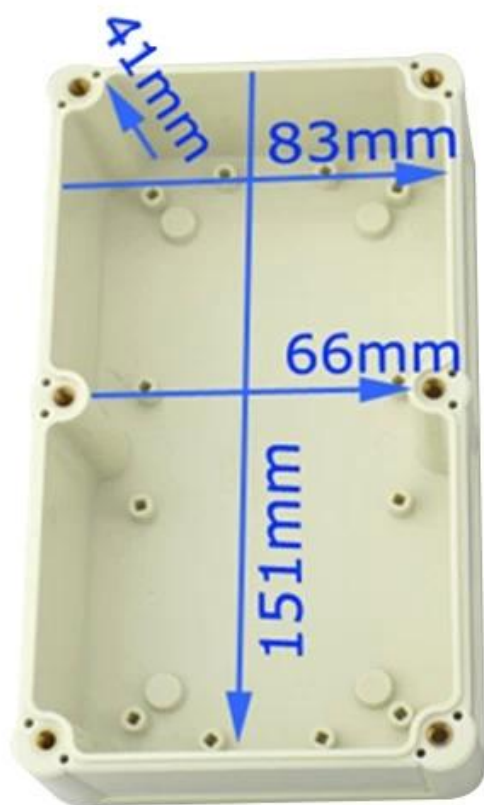

□□□ □□ □□□ □□ □ □□ □□□ □□□ □□□□ :

SZOMK

SZOMK

SZOMK

Epitheca (1PCS)
Material:ABS
Color:Light Grey(FS20412)

Hypotheca (1PCS)
Material:ABS
Color:Light Grey(FS20412)

Gasket (1PCS)
Material:Rubber
Size:113*113*1.8 mm

Copper Nut(6PCS)
Material:Copper
Standard:M4*10
Color:Copper

Grub Screw(6PCS)
Material:Stainless Steel
Standard:M4*25

Screw Lid(6PCS)
Material:ABS
Color:Light Grey(FS20412)

Self-Tapping Screw(4PCS)
Material:Iron
Standard:M4*30