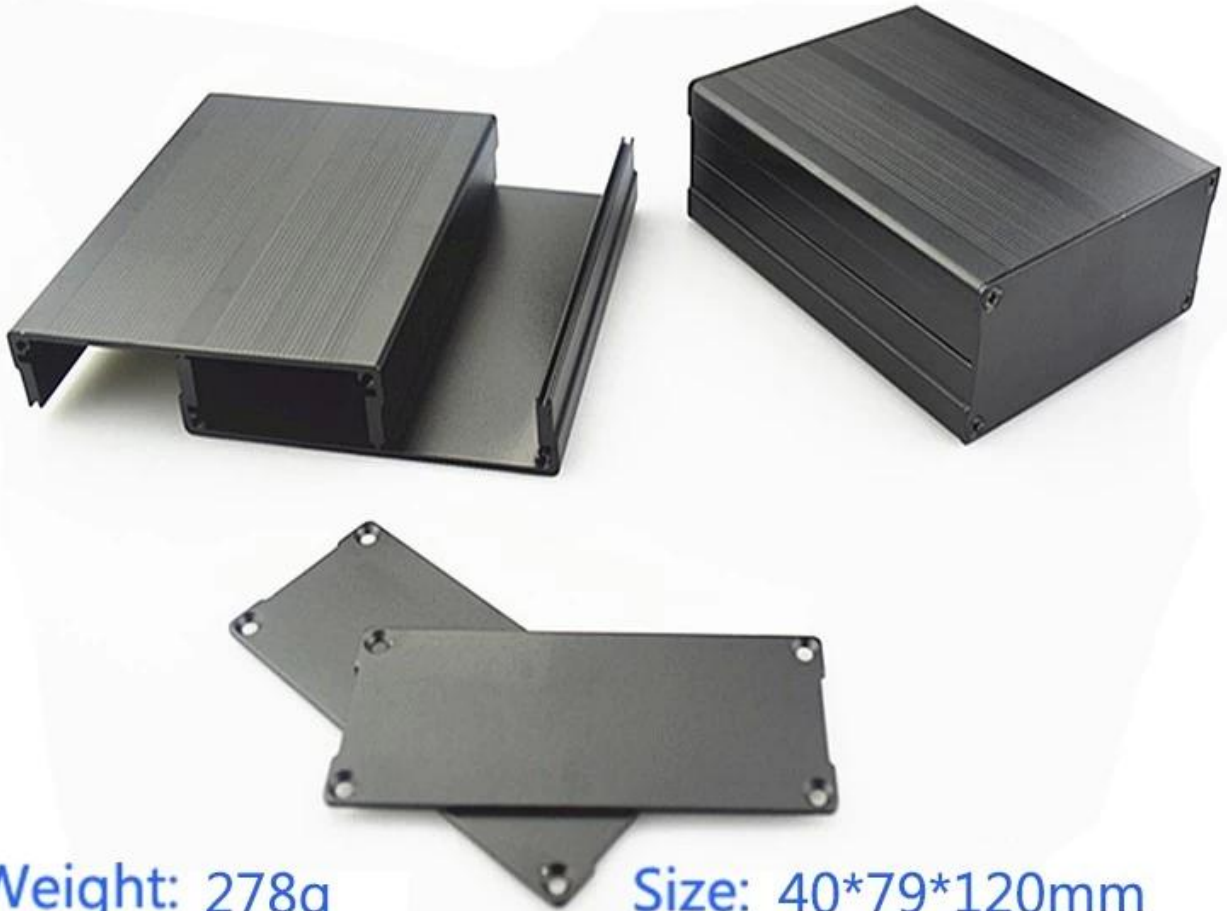

China high quality seperated series 120X97X40mm aluminum enclosuer

High quality enclosure show:

SZOMK

*Customizable
Cutout, sticker
Silkscreen, color*

Weight: 278g

Size: 40*79*120mm

Model No. AK-C-C1

1.57*3.11*4.72 inch

SZOMK

*Customizable
Cutout, sticker
Silkscreen, color*

Weight: 278g

Size: 40*79*120mm

Model No. AK-C-C1

1.57*3.11*4.72 inch

SZOMK

*Customizable
Cutout, sticker
Silkscreen, color*

Weight: 278g

Size: 40*79*120mm

Model No. AK-C-C1

1.57*3.11*4.72 inch

SZOMK

Customizable
Cutout, sticker
Silkscreen, color

Weight: 278g

Size: 40*79*120mm

Model No. AK-C-C1

1.57*3.11*4.72 inch

Type	Seperated aluminum enclosure
Model No.	AK-C-C1
Size	120X97X40mm
Color	Black & Customized other colors
Weight	278g

We are pleased to offer you:

- 1 Drilling, punching, etc.
- 2 Cutout, screen printing, laser engraving, stickers and so on
- 3 Short delivery time, usually 3-5 days after payment (according to the number)
- 4 For an accepted response to your inquiry