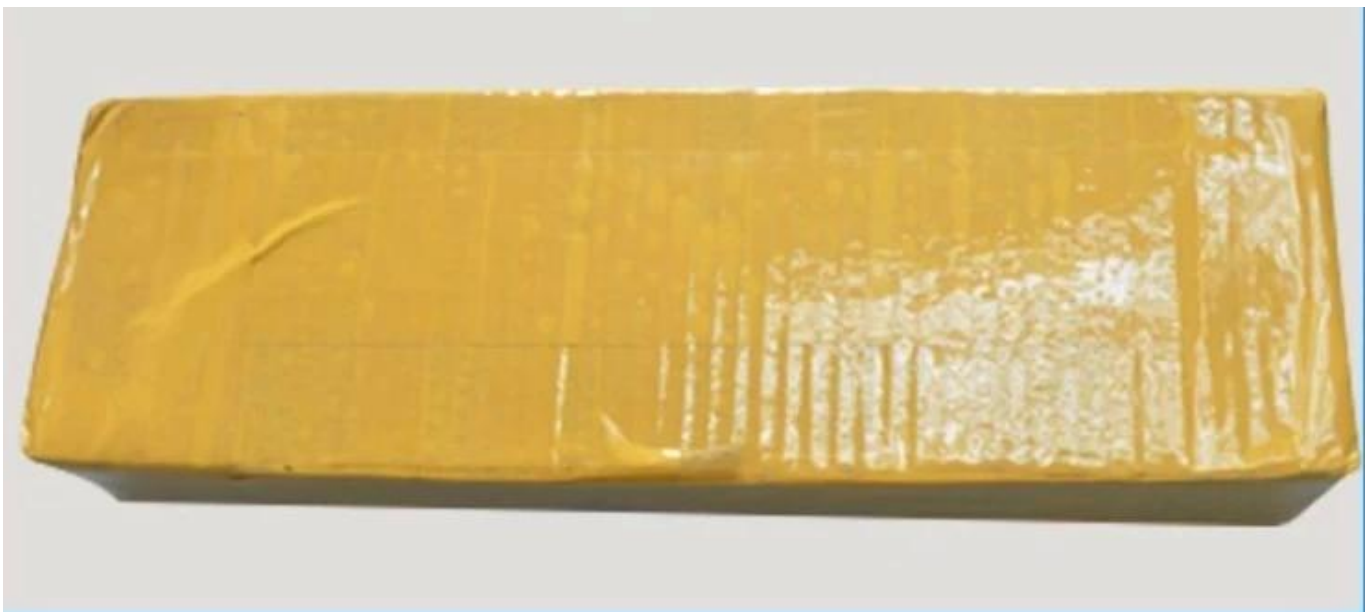

## Our packaging

Plastic foam packaging

Metal shell packaging

Plastic box packaging

T/T, WESTERN UNION, MONEY  
GRAM AND PAYPAL ACCPETED.

**Skype:** 13691908154

**Tel:** +86 13691908154

**E-mail:** galaxie@szomk.net