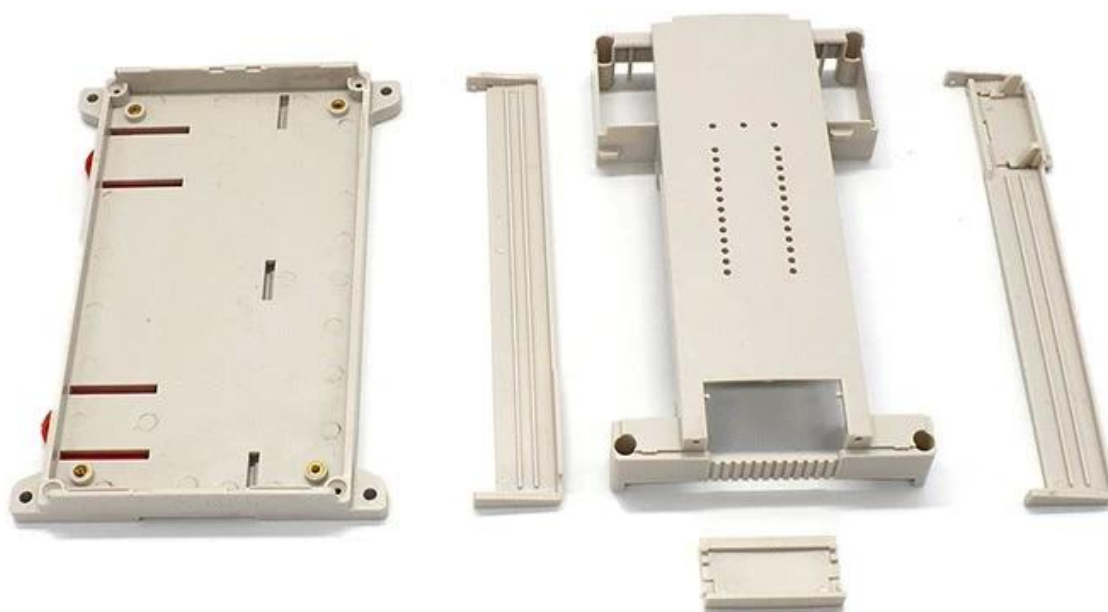

Size: 168*115*40 mm

Model No. AK-P-20

6.614.53*1.57 inch

SZOMK

*Customizable
Cutout, sticker
Silkscreen, color*

Weight: 98g

Size: 168*115*40 mm

Model No. AK-P-20

6.614.53*1.57 inch

SZOMK

*Customizable
Cutout, sticker
Silkscreen, color*

Weight: 98g

Size: 168*115*40 mm

Model No. AK-P-20

6.614.53*1.57 inch

SZOMK

Customizable
Cutout, sticker
Silkscreen, color

Weight: 98g

Size: 168*115*40 mm

Model No. AK-P-20

6.614.53*1.57 inch

□□ □□□ □□

SZOMK

WE CAN DO