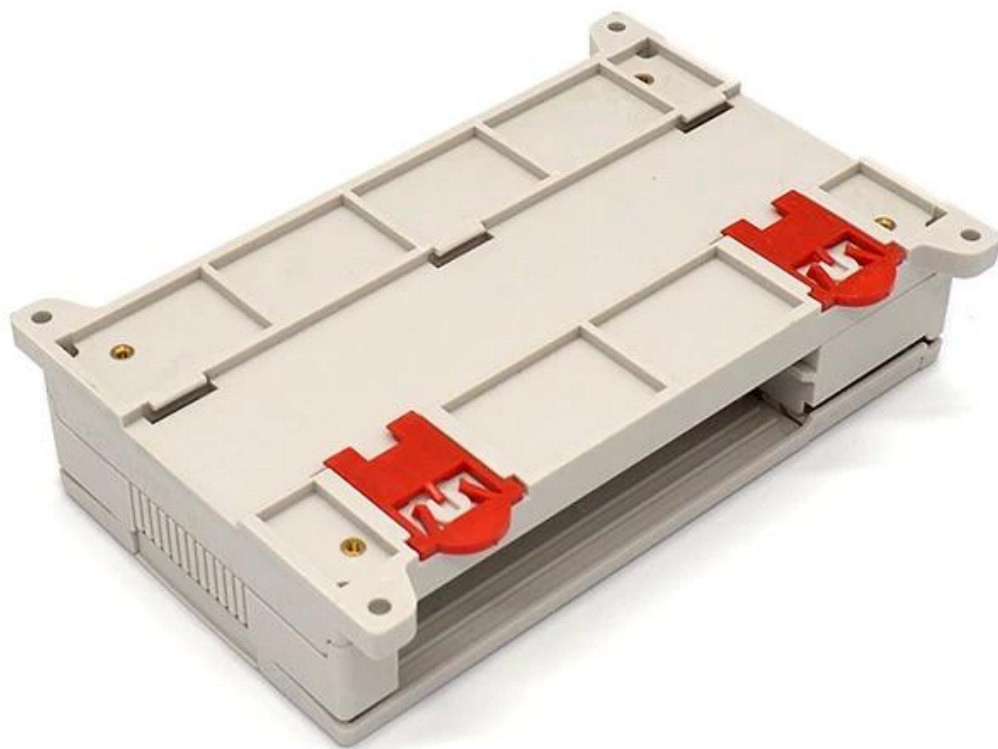

DIN PLC

1. ...
2. ...
3. ...

DIN PLC

1. ...
2. ...
3. ... 3-5 ...
4. ...

DIN PLC

SZOMK

*Customizable
Cutout, sticker
Silkscreen, color*

Weight: 98g

Size: 168*115*40 mm

Model No. AK-P-20

6.614.53*1.57 inch

SZOMK

*Customizable
Cutout, sticker
Silkscreen, color*

Weight: 98g

Size: 168*115*40 mm

Model No. AK-P-20

6.614.53*1.57 inch

SZOMK

*Customizable
Cutout, sticker
Silkscreen, color*

Weight: 98g

Size: 168*115*40 mm

Model No. AK-P-20

6.614.53*1.57 inch

SZOMK

Customizable
Cutout, sticker
Silkscreen, color

Weight: 98g

Size: 168*115*40 mm

Model No. AK-P-20

6.614.53*1.57 inch

□□ □□□ □□

SZOMK

WE CAN DO