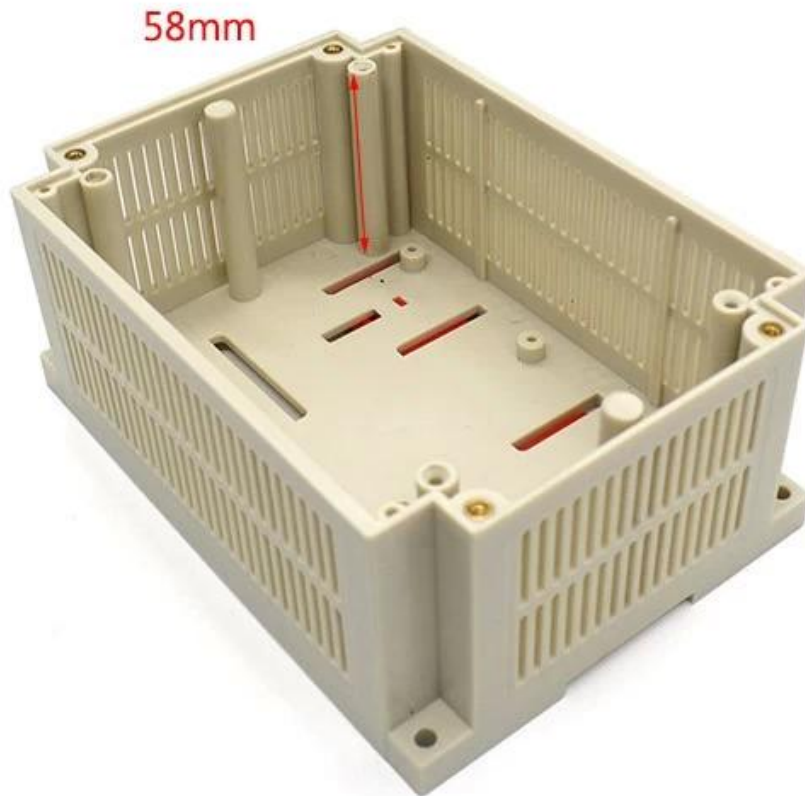

تستخدم في تصميم **PLC** في العديد من التطبيقات

SZOMK

*Customizable
Cutout, sticker
Silkscreen, color*

Weight: 135g

Size: 155*110*110 mm

Model No. AK-P-15

6.10*4.33*4.33 inch

SZOMK

*Customizable
Cutout, sticker
Silkscreen, color*

Weight: 135g

Size: 155*110*110 mm

Model No. AK-P-15

6.10*4.33*4.33 inch

SZOMK

*Customizable
Cutout, sticker
Silkscreen, color*

Weight: 135g

Size: 155*110*110 mm

Model No. AK-P-15

6.10*4.33*4.33 inch

SZOMK

*Customizable
Cutout, sticker
Silkscreen, color*

Weight: 135g

Size: 155*110*110 mm

Model No. AK-P-15