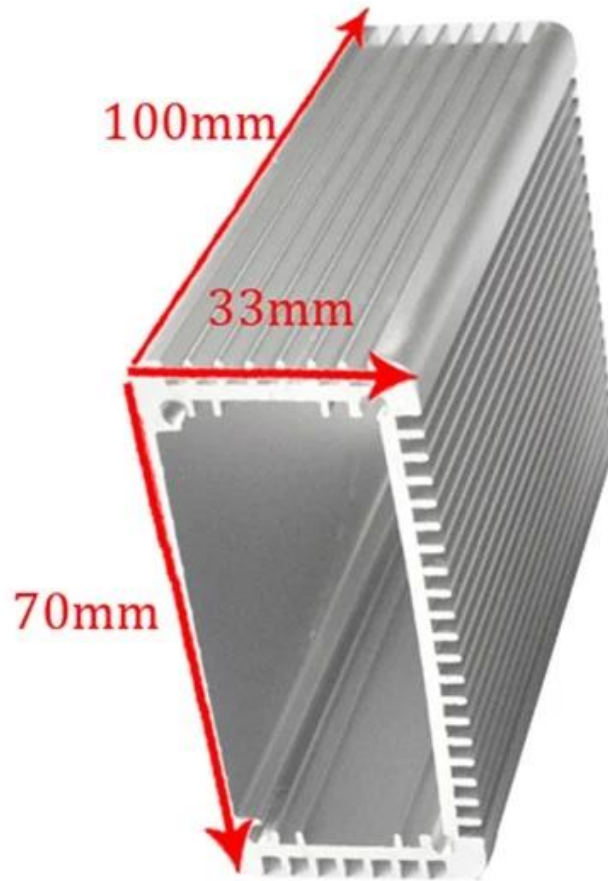

SZOMK

Customizable
Cutout, sticker
Silkscreen, color

Weight :145 g

Model No. AK-C-B13

Size:1.30*2.76*3.94 inch

33*70*100 mm