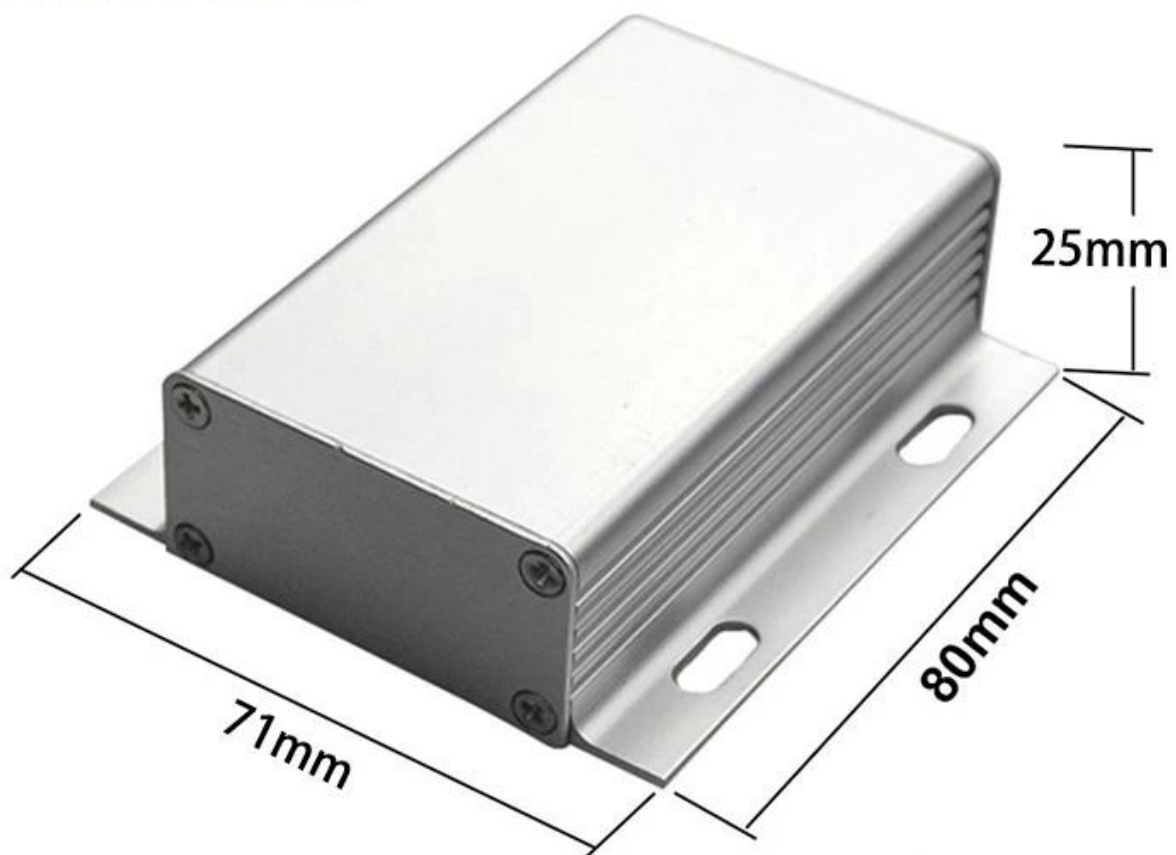

SZOMK

▶ **Enclosure Manufacturer**
www.chinaenclosure.com