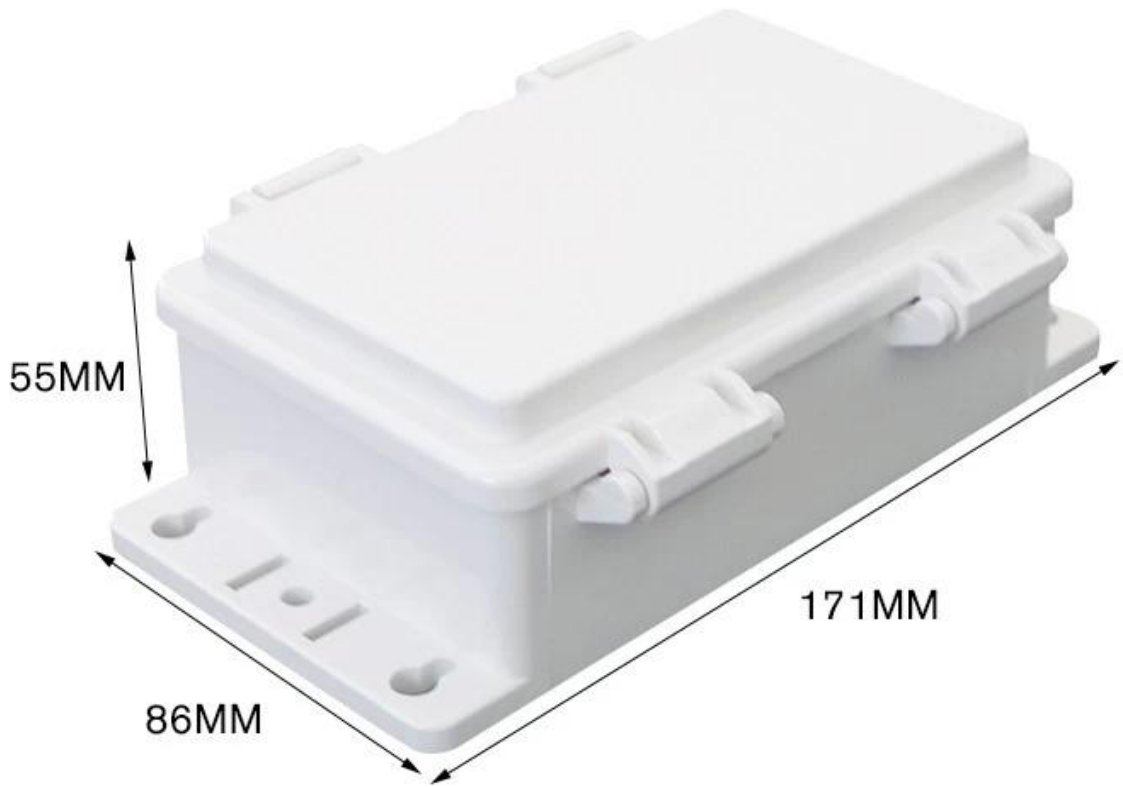

SZOMK

AK-01-58 171*86*55mm 150g