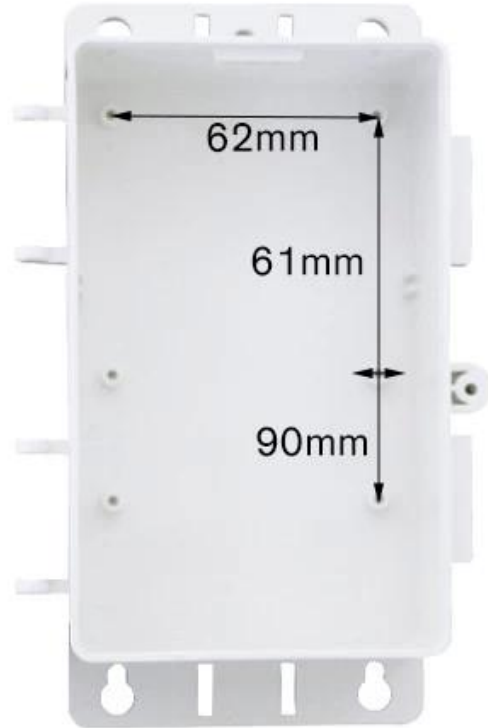

SZOMK

AK-01-58 171*86*55mm 150g