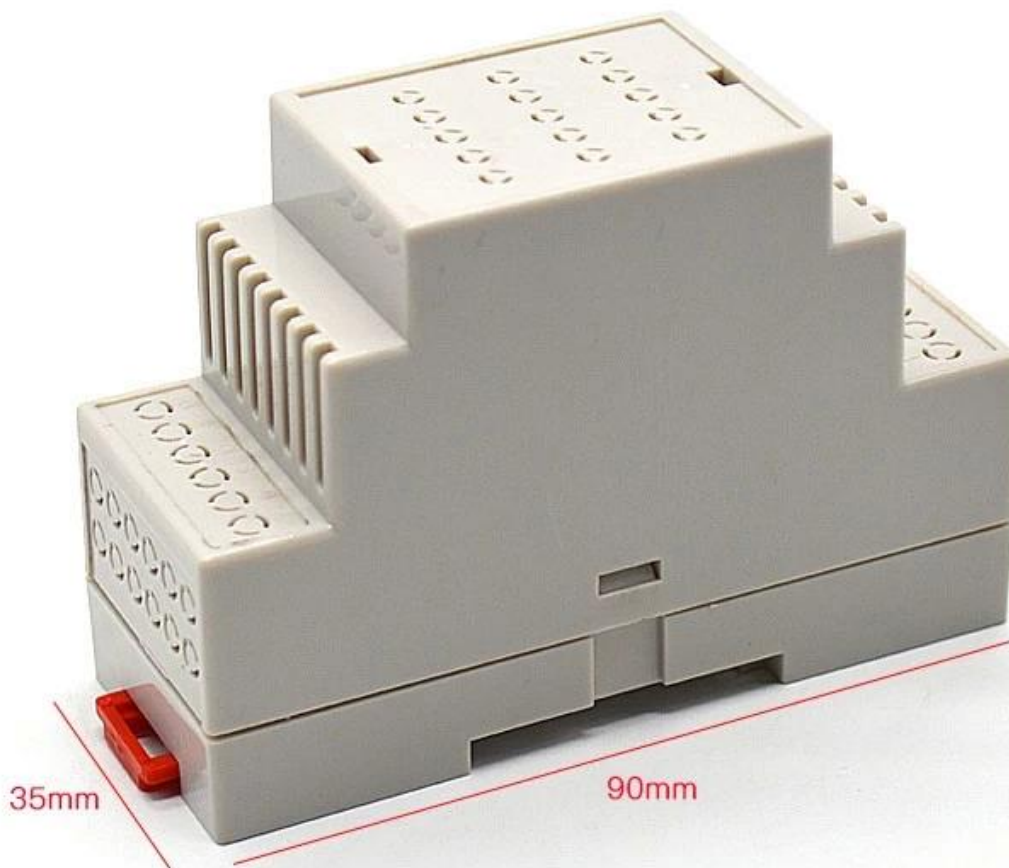

DIN 35 ABS 35mm 35mm 35mm 35

1. 35, 35, 35mm 35 35mm 35mm.
2. 35 35mm 35mm, 35mm 35 35 35mm 35 35mm 35mm 35 35 35mm.
3. 35 35mm 35, 35mm 35 35mm 35 35 35 35mm.

35 35

SZOMK

*Customizable
Cutout, sticker*

Weight: 36g

Size: 90*62*35 mm

Model No. AK-DR-38

3.54*2.44*1.38 inch

SZOMK

Customizable
Cutout, sticker

Weight: 36g

Size: 90*62*35 mm

Model No. AK-DR-38

3.54*2.44*1.38 inch

SZOMK

*Customizable
Cutout, sticker*

Weight: 36g

Size: 90*62*35 mm

Model No. AK-DR-38

3.54*2.44*1.38 inch

□□□ □□□ □□ □ □□□ □