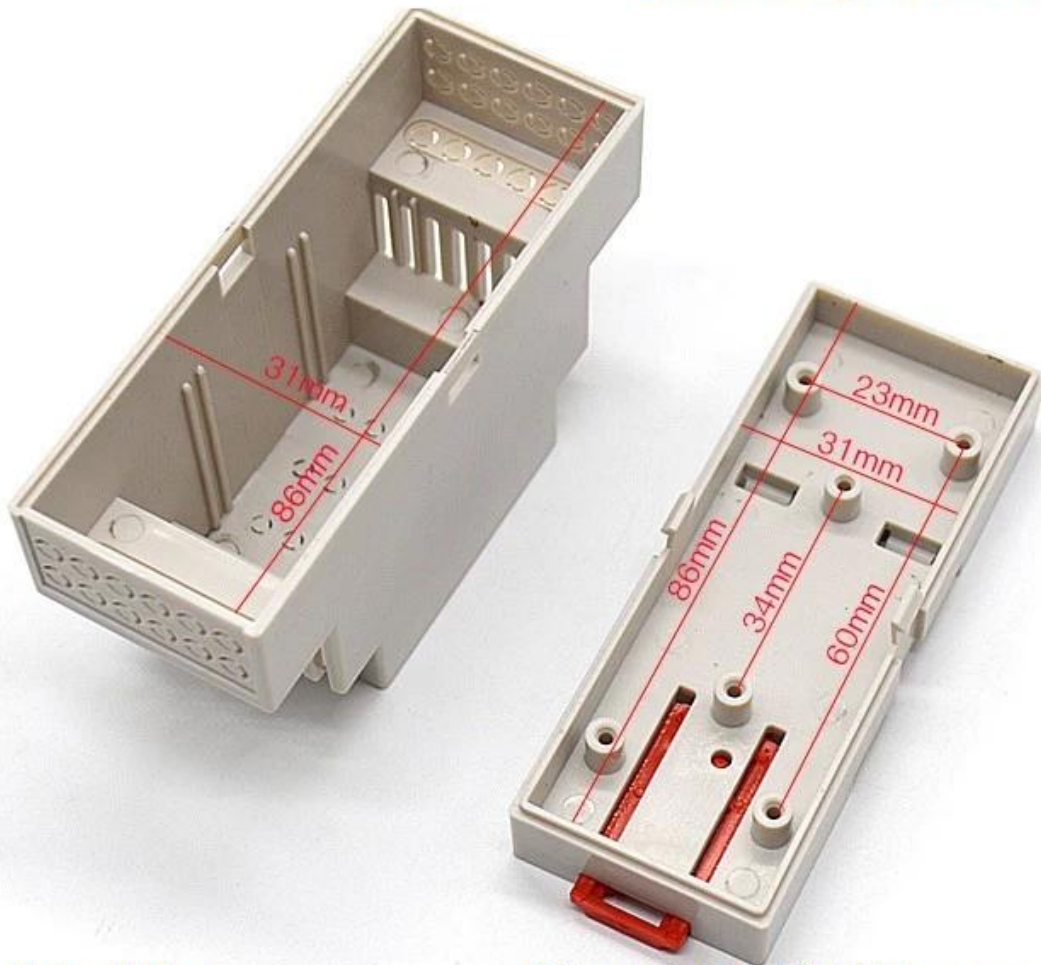

DIN 35 ABS 35mm 35mm 35mm 35

1. 35, 35, 35mm 35 35mm 35mm.
2. 35 35mm 35mm, 35mm 35 35 35mm 35 35mm 35mm 35 35 35mm.
3. 35 35mm 35, 35mm 35 35mm 35 35 35 35mm.

35 35

SZOMK

*Customizable
Cutout, sticker*

Weight: 36g

Size: 90*62*35 mm

Model No. AK-DR-38

3.54*2.44*1.38 inch

SZOMK

Customizable
Cutout, sticker

Weight: 36g

Size: 90*62*35 mm

Model No. AK-DR-38

3.54*2.44*1.38 inch

SZOMK

*Customizable
Cutout, sticker*

Weight: 36g

Size: 90*62*35 mm

Model No. AK-DR-38

3.54*2.44*1.38 inch

□□□ □□□ □□ □ □□□ □

Acrylic plate

Mould

Sticker

Silicone

Cutout

Color