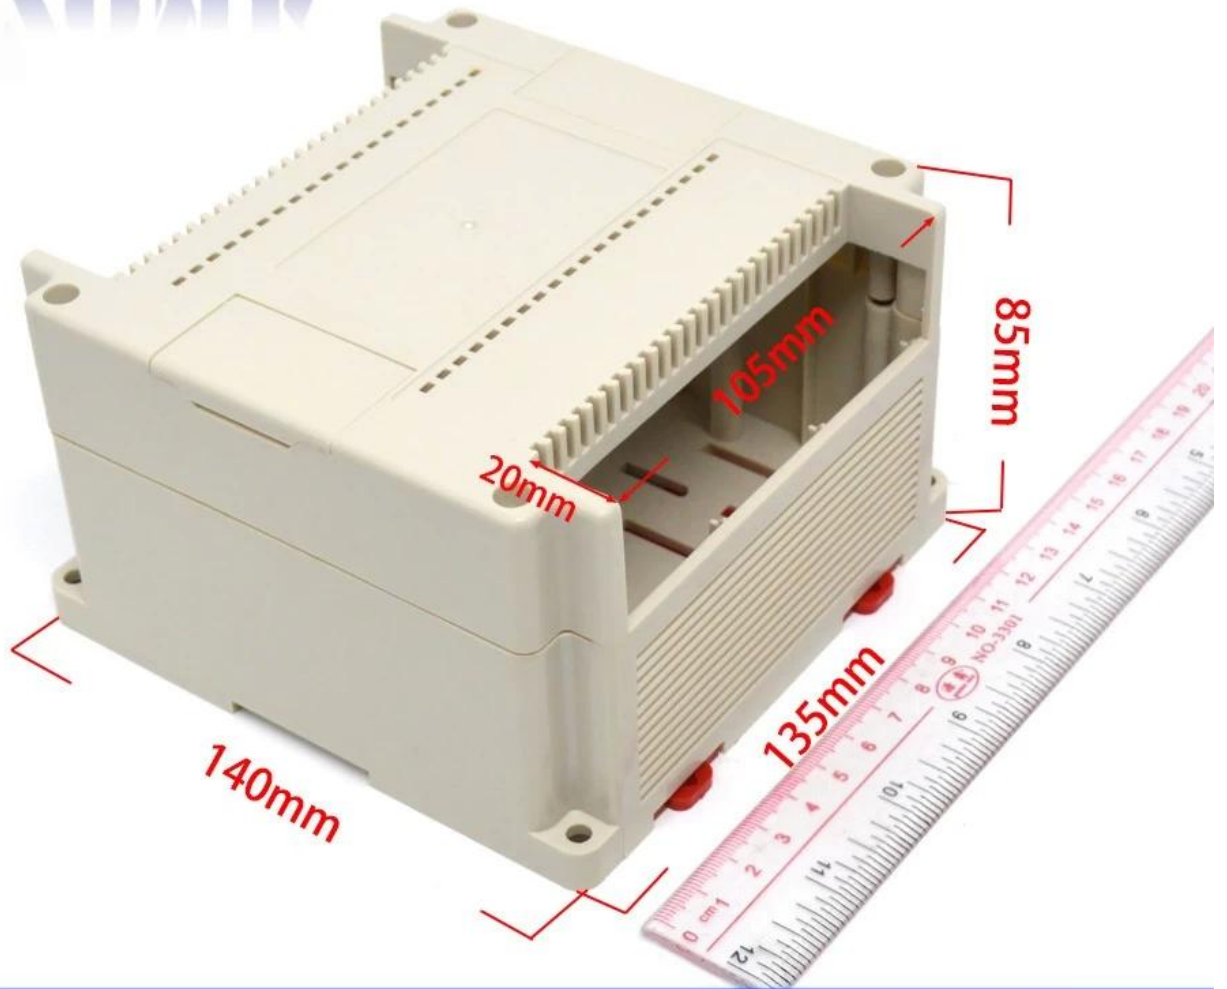

SZOMK

▶ **Enclosure Manufacturer**
www.chinaenclosure.com