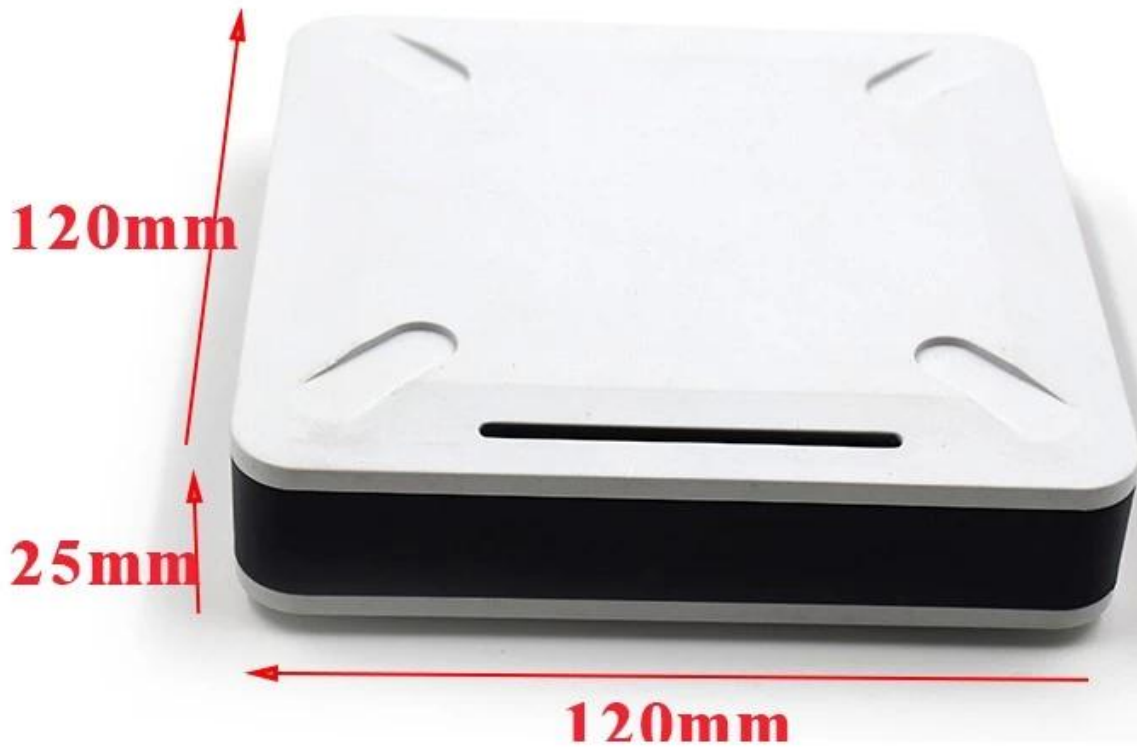

SZOMK

Customizable
cutout, sticker
silkscreen, color

Weight: 82g

Size: 4.72*4.72*0.98 inch

Model No. AK-NW-05

120*120*25 mm