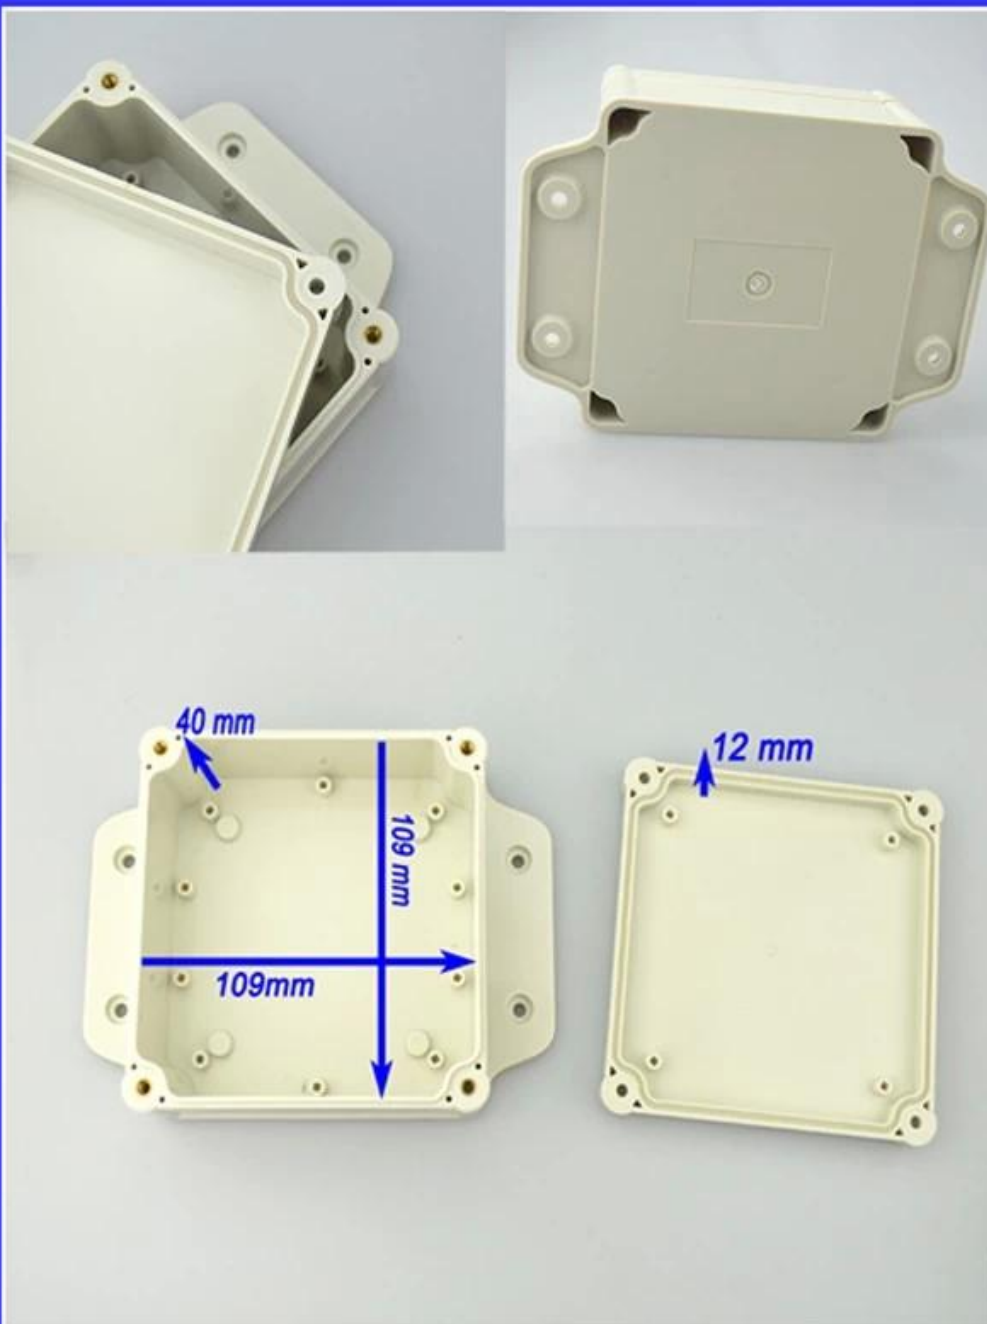

SZOMK

AK10001-A1

168*120*55 mm

6.6*4.7*2.2 inch

Material:ABS

Color:light grey

Net WT:237 g

Machining Service

Custom Colors

Various Sizes