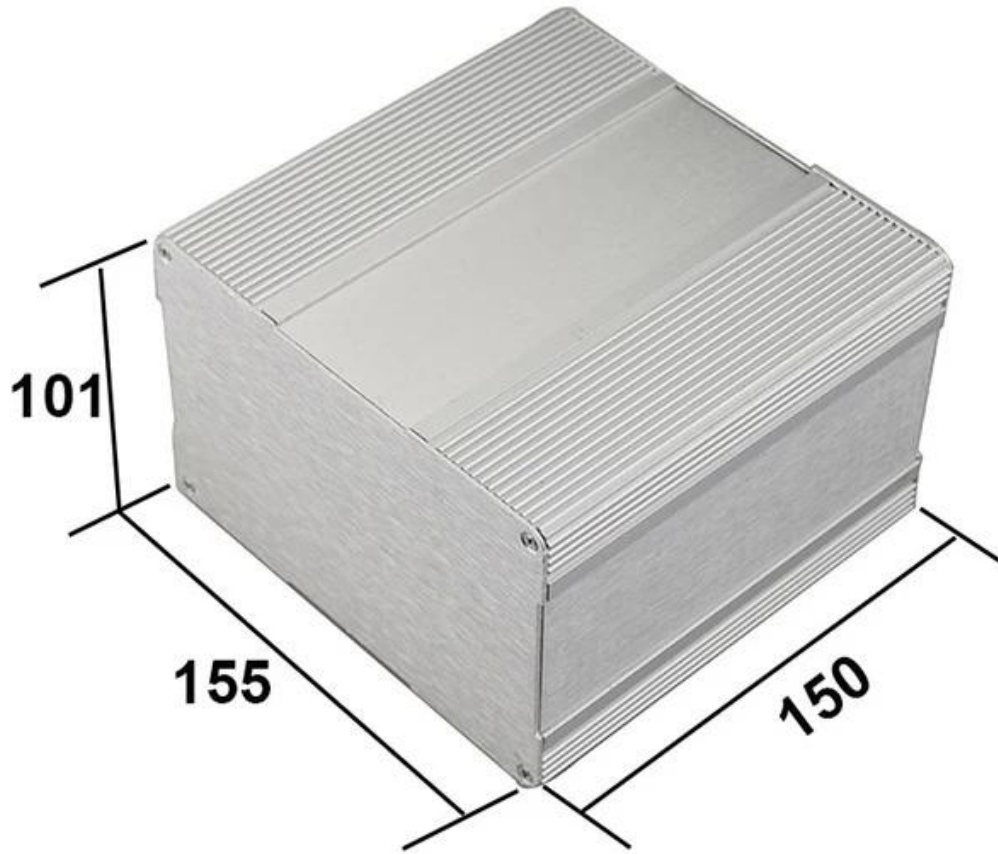

SZOMK

▶ **Enclosure Manufacturer**
www.chinaenclosure.com