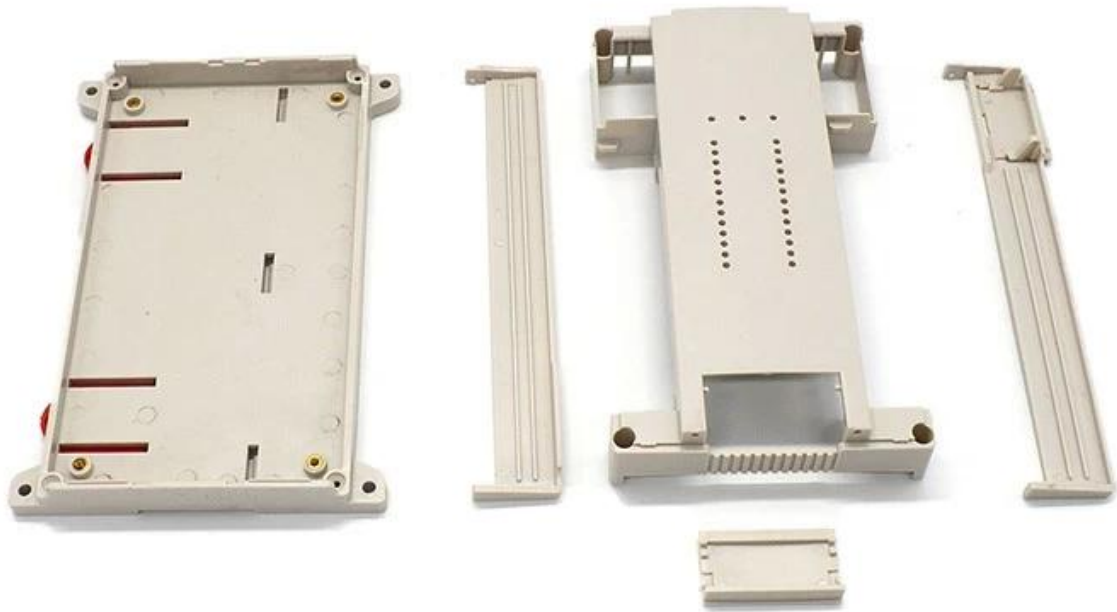

Size: 168*115*40 mm

Model No. AK-P-20

6.614.53*1.57 inch

SZOMK

*Customizable
Cutout, sticker
Silkscreen, color*

Weight: 98g

Size: 168*115*40 mm

Model No. AK-P-20

6.614.53*1.57 inch

SZOMK

*Customizable
Cutout, sticker
Silkscreen, color*

Weight: 98g

Size: 168*115*40 mm

Model No. AK-P-20

6.614.53*1.57 inch

SZOMK

Customizable
Cutout, sticker
Silkscreen, color

Weight: 98g

Size: 168*115*40 mm

Model No. AK-P-20

6.614.53*1.57 inch

□□ □□□ □□

SZOMK

WE CAN DO