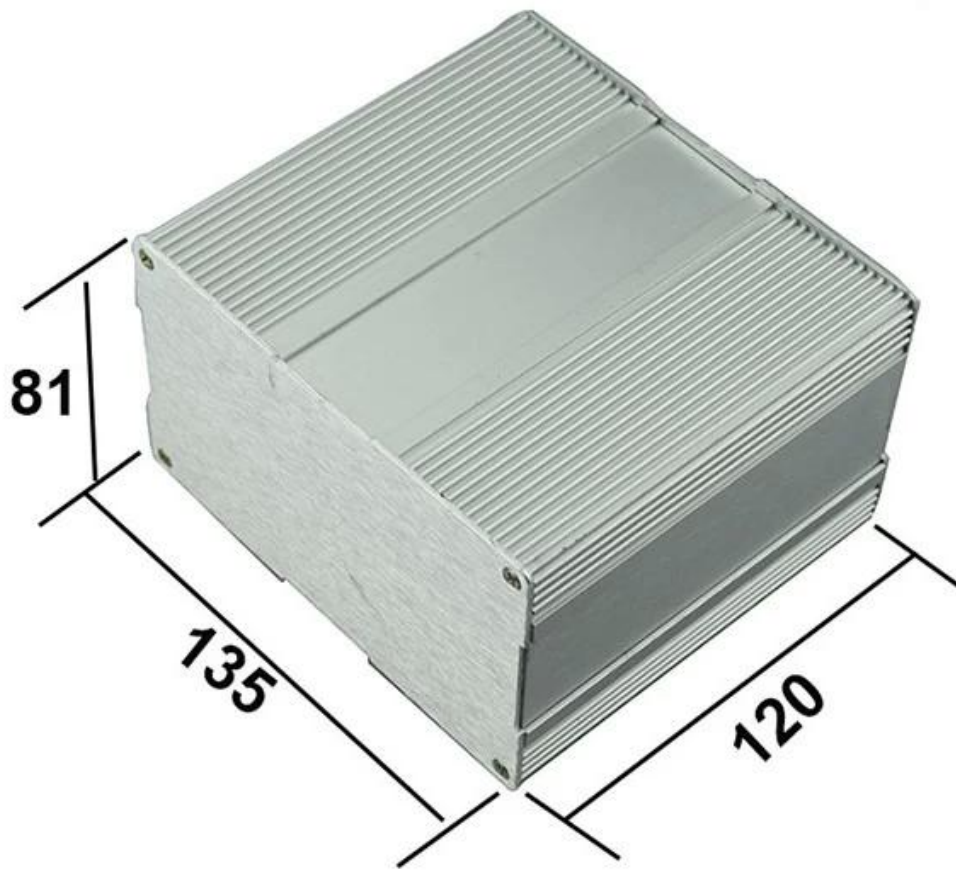

SZOMK

▶ **Enclosure Manufacturer**
www.chinaenclosure.com