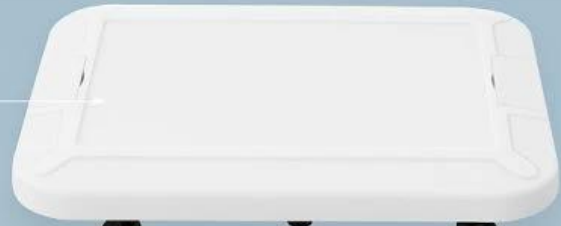

Blind lids

Top cover