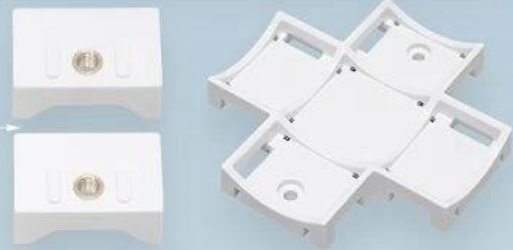

00 0000 5 00 00

- WP9133:130\*90\*25MM
- WP11154:150\*110\*40MM
- WP13183:175\*130\*30MM
- WP13185:175\*130\*45MM
- WP15216:210\*150\*55MM

**Product no./Dimensions**

Product no.	External dimensions mm			Internal dimensions mm			Weight(g)
	H	D	W	H	D	W	
AK-WP-9133	25	130	90	25	130	90	113
AK-WP-11154	40	150	110	40	150	110	181
AK-WP-13183	30	175	130	30	175	130	225
AK-WP-13185	45	175	130	45	175	130	266
AK-WP-15216	55	210	150	55	210	150	367.5

**Blind lids**

**Top cover**

**Gasket Ring**

**Bottom base**

**Pole mount bracket**

**Screws**

Dustproof

Operating temperature