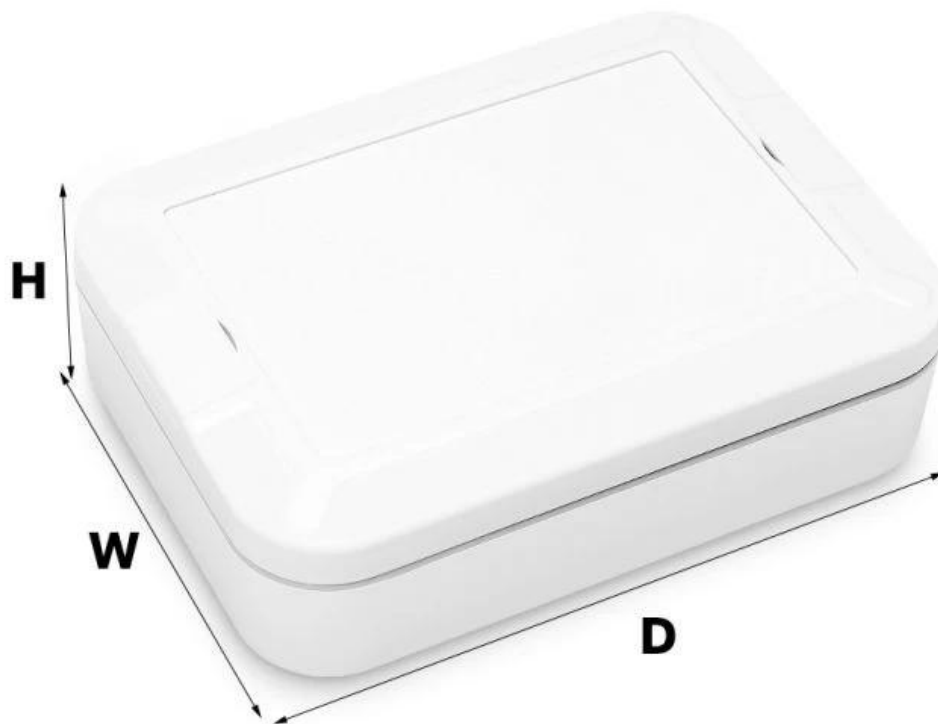

00 0000 5 00 00

- WP9133:130\*90\*25MM
- WP11154:150\*110\*40MM
- WP13183:175\*130\*30MM
- WP13185:175\*130\*45MM
- WP15216:210\*150\*55MM

**Product no./Dimensions**

Product no.	External dimensions mm			Internal dimensions mm			Weight(g)
	H	D	W	H	D	W	
AK-WP-9133	25	130	90	25	130	90	113
AK-WP-11154	40	150	110	40	150	110	181
AK-WP-13183	30	175	130	30	175	130	225
AK-WP-13185	45	175	130	45	175	130	266
AK-WP-15216	55	210	150	55	210	150	367.5