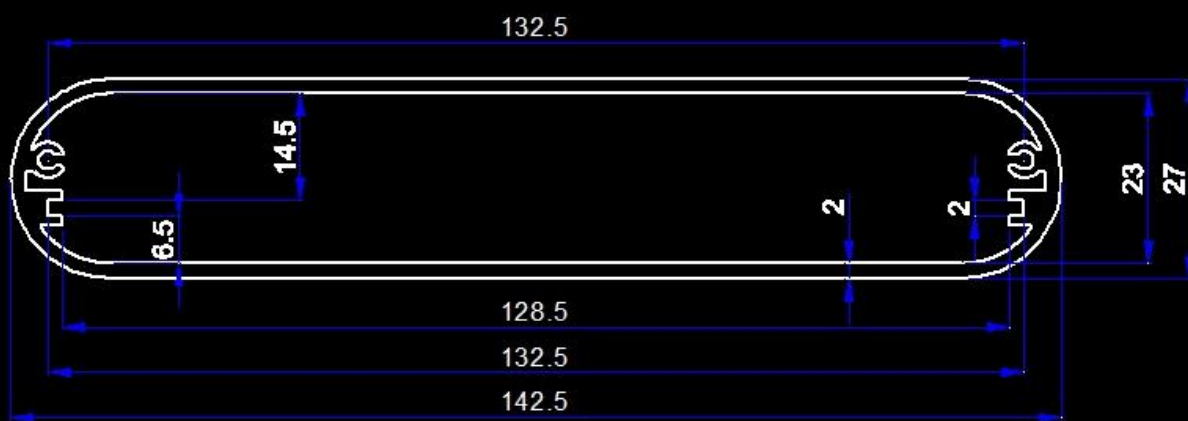

SZOMK

Customizable
cutout, sticker
silkscreen, color

Weight: 120g
Model No. AK-C-B20

Size: 1.06*5.63*3.74 inch
27*143*95 mm

SZOMK

Wall-mounting series

Size List:HxWxfree(mm)

Length can be random