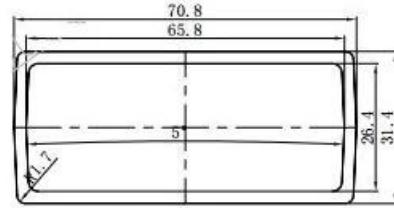

size
105*75*35 mm
4.13*2.95*1.38 inch

SZOMK

Customizable
cut holes
sticker
silk screen
color

94 g

size
105*75*35 mm
4.13*2.95*1.38 inch

SZOMK

Customizable

cut holes
sticker
silk screen
color

94 g

size
105*75*35 mm
4.13*2.95*1.38 inch

SZOMK

AK-D-01

105*75*35 mm

SZOMK

Customizable

cut holes
sticker
silk screen
color

AK-D-01

94 g

105*75*35 mm

4.13*2.95*1.38 inch

□ □ □ □ □ □ □ □ :

□ □

□ □ □

□ □ □ □

□ □ □ □

PVC □ □

Arcylic □

□ □ □ □

□ □ □ □ □ □ □ □ □ □ :

Desk top Plastic Box Sizerlist

BDH20001	105X75X36 MM	BDH20009	140X170X60MM
BDH20002	135X90X45MM	BDH20010	160X130X48MM
BDH20003	164X100X150MM	BDH20011	175X210X65MM
BDH20005	105X75X36 MM	BDH20012	180X140X60MM
BDH20006	135X90X45MM	BDH20013	200X190X76MM
BDH20007	164X100X50MM	BDH20014	230X210X86MM
		BDH20015	260X220X80MM
		BDH20016	290X260X80MM