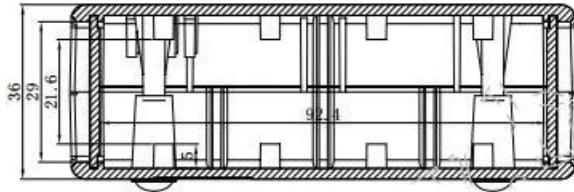

size
105*75*35 mm
4.13*2.95*1.38 inch

SZOMK

Customizable
cut holes
sticker
silk screen
color

94 g

size
105*75*35 mm
4.13*2.95*1.38 inch

SZOMK

Customizable

cut holes
sticker
silk screen
color

94 g

size
105*75*35 mm
4.13*2.95*1.38 inch

SZOMK

AK-D-01

105*75*35 mm

SZOMK

Customizable

cut holes
sticker
silk screen
color

AK-D-01

94 g

105*75*35 mm

4.13*2.95*1.38 inch

□ □ □ □ □ □ □ □ :

□ □

□ □ □

□ □ □ □

□ □ □ □

PVC □ □

Arcylic □

□ □ □ □

□ □ □ □ □ □ □ □ □ □ :

Desk top Plastic Box Sizerlist

BDH20001	105X75X36 MM	BDH20009	140X170X60MM
BDH20002	135X90X45MM	BDH20010	160X130X48MM
BDH20003	164X100X150MM	BDH20011	175X210X65MM
BDH20005	105X75X36 MM	BDH20012	180X140X60MM
BDH20006	135X90X45MM	BDH20013	200X190X76MM
BDH20007	164X100X50MM	BDH20014	230X210X86MM
		BDH20015	260X220X80MM
		BDH20016	290X260X80MM